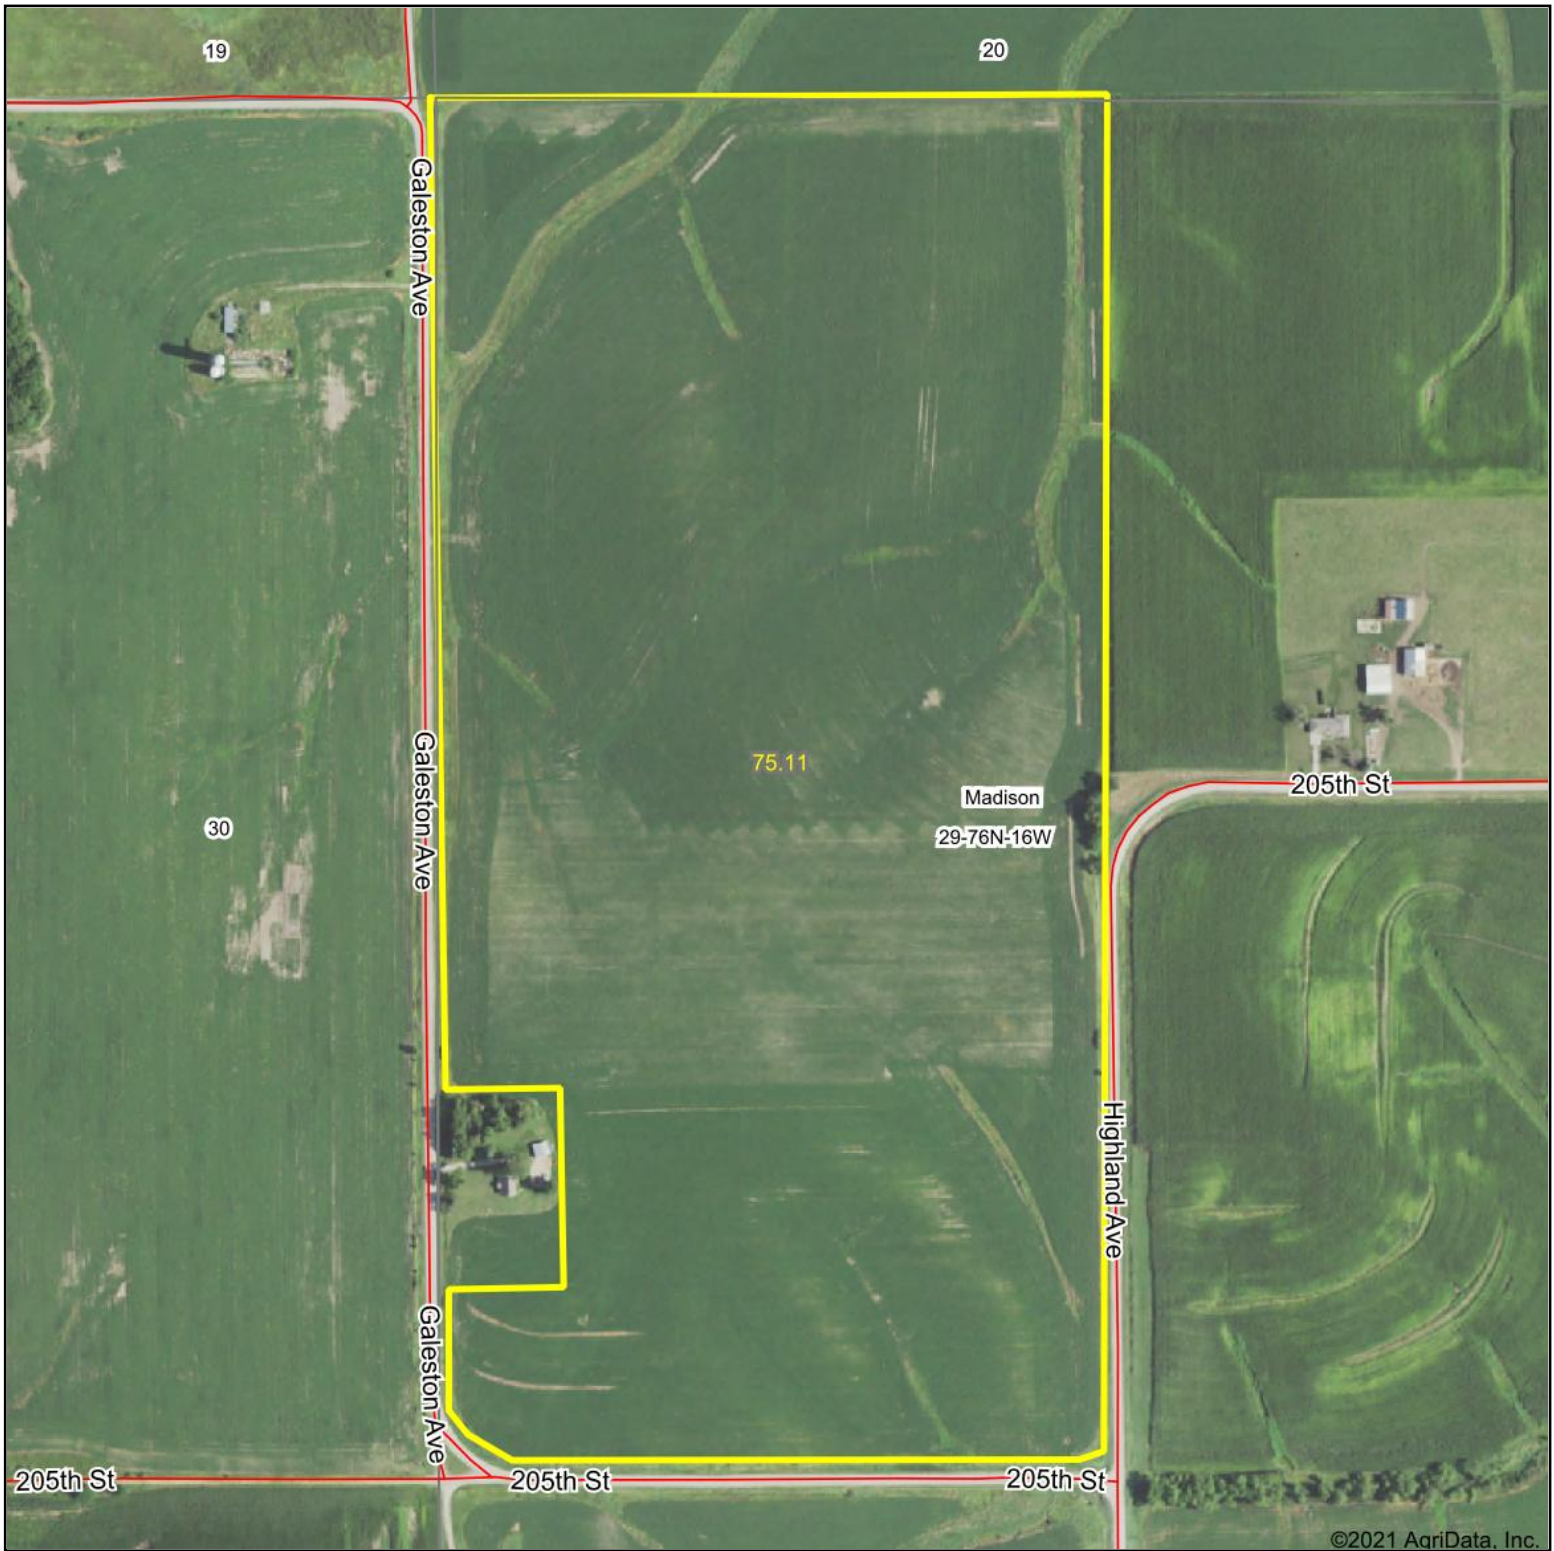

Aerial Map

©2021 AgriData, Inc.

Hawkeye Farm Mgmt & Real Estate

Map Center: 41° 21' 39.37, -92° 44' 5.77

29-76N-16W
Mahaska County
Iowa

9/15/2021

Maps Provided By:

© AgriData, Inc. 2021 www.AgriDataInc.com