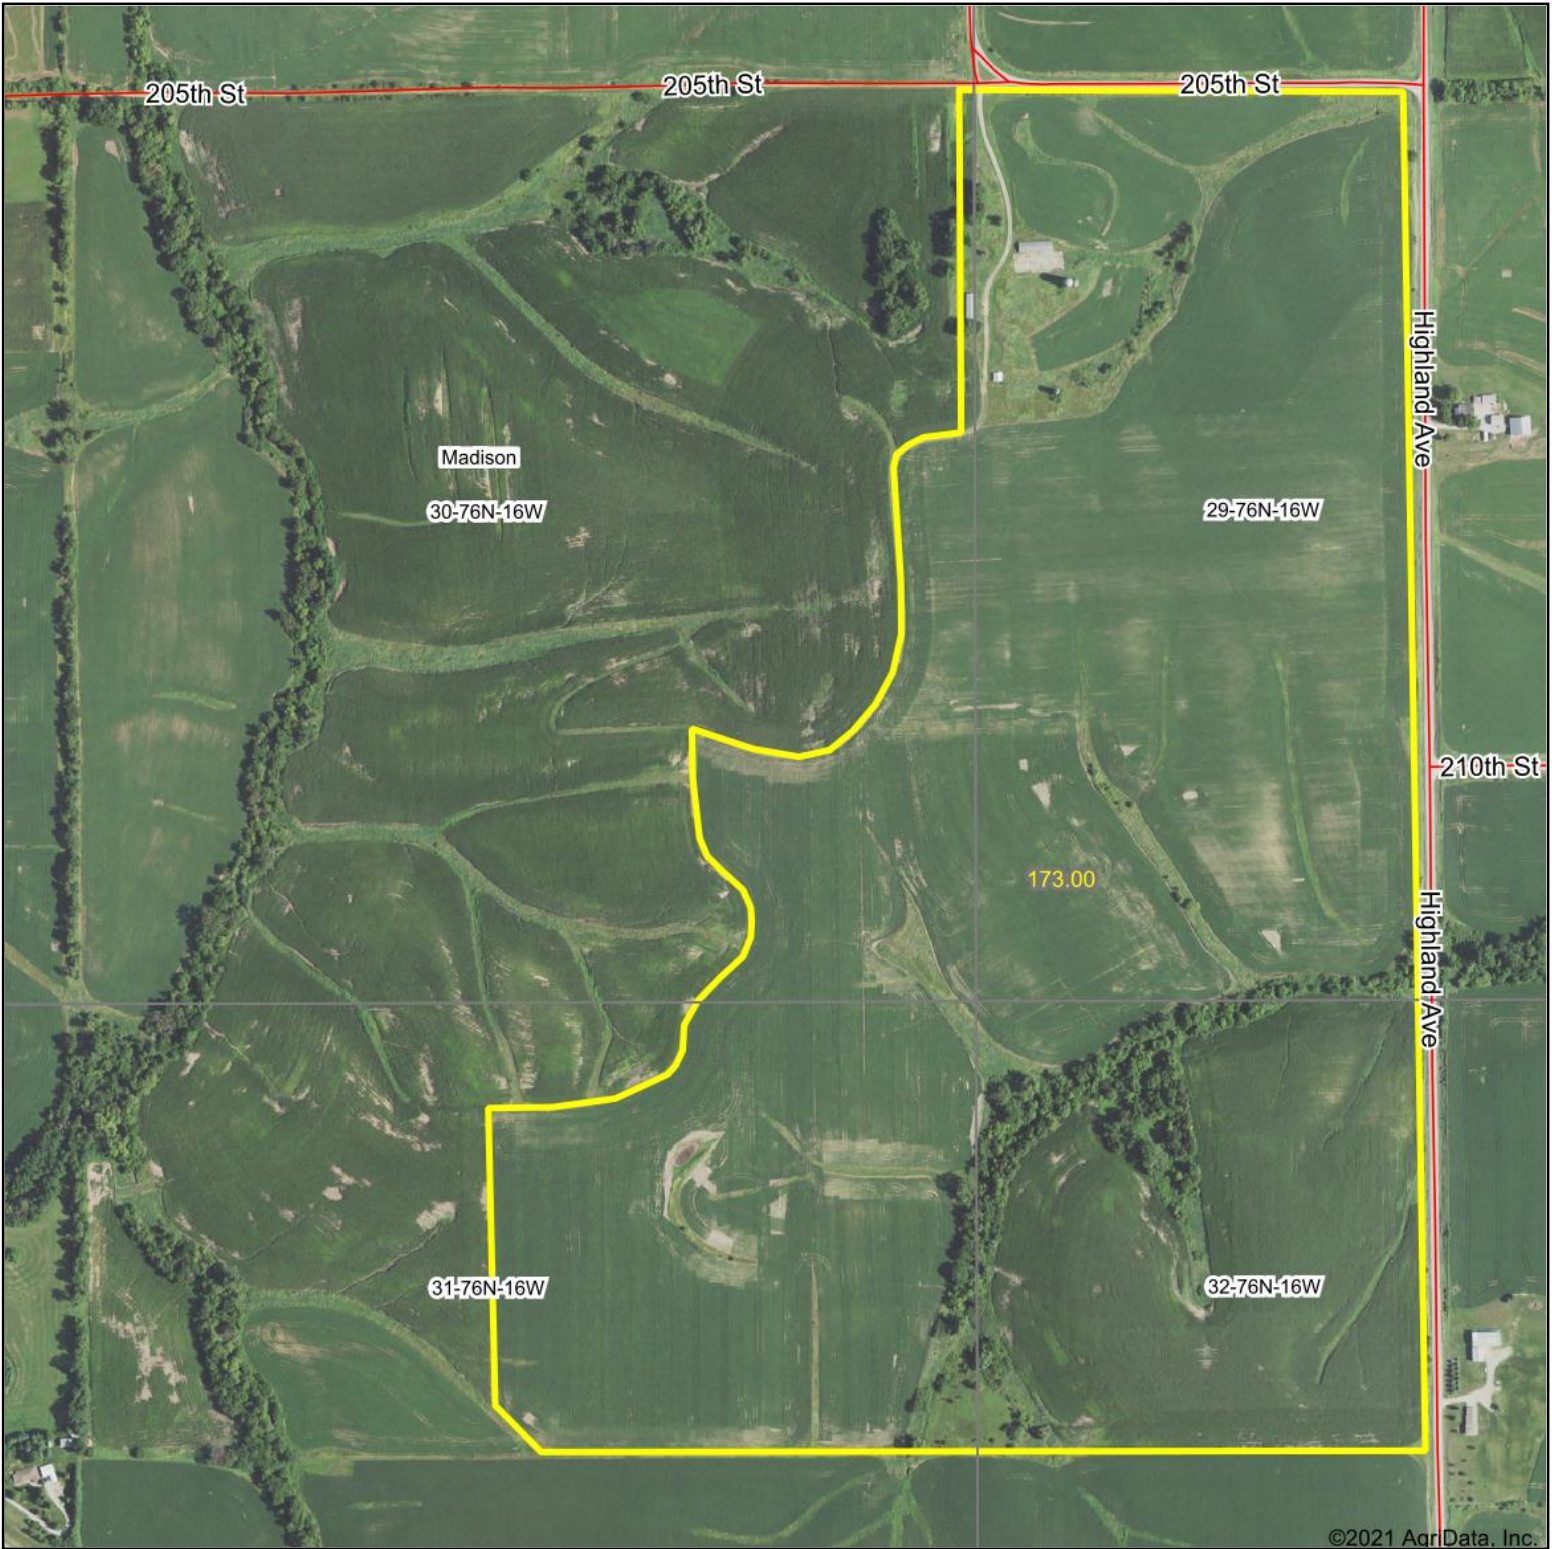

Aerial Map

©2021 AgriData, Inc.

Hawkeye Farm Mgmt & Real Estate

Map Center: 41° 21' 6.17, -92° 44' 22.03

30-76N-16W
Mahaska County
Iowa

9/15/2021

Maps Provided By:

© AgriData, Inc. 2021 www.AgriDataInc.com