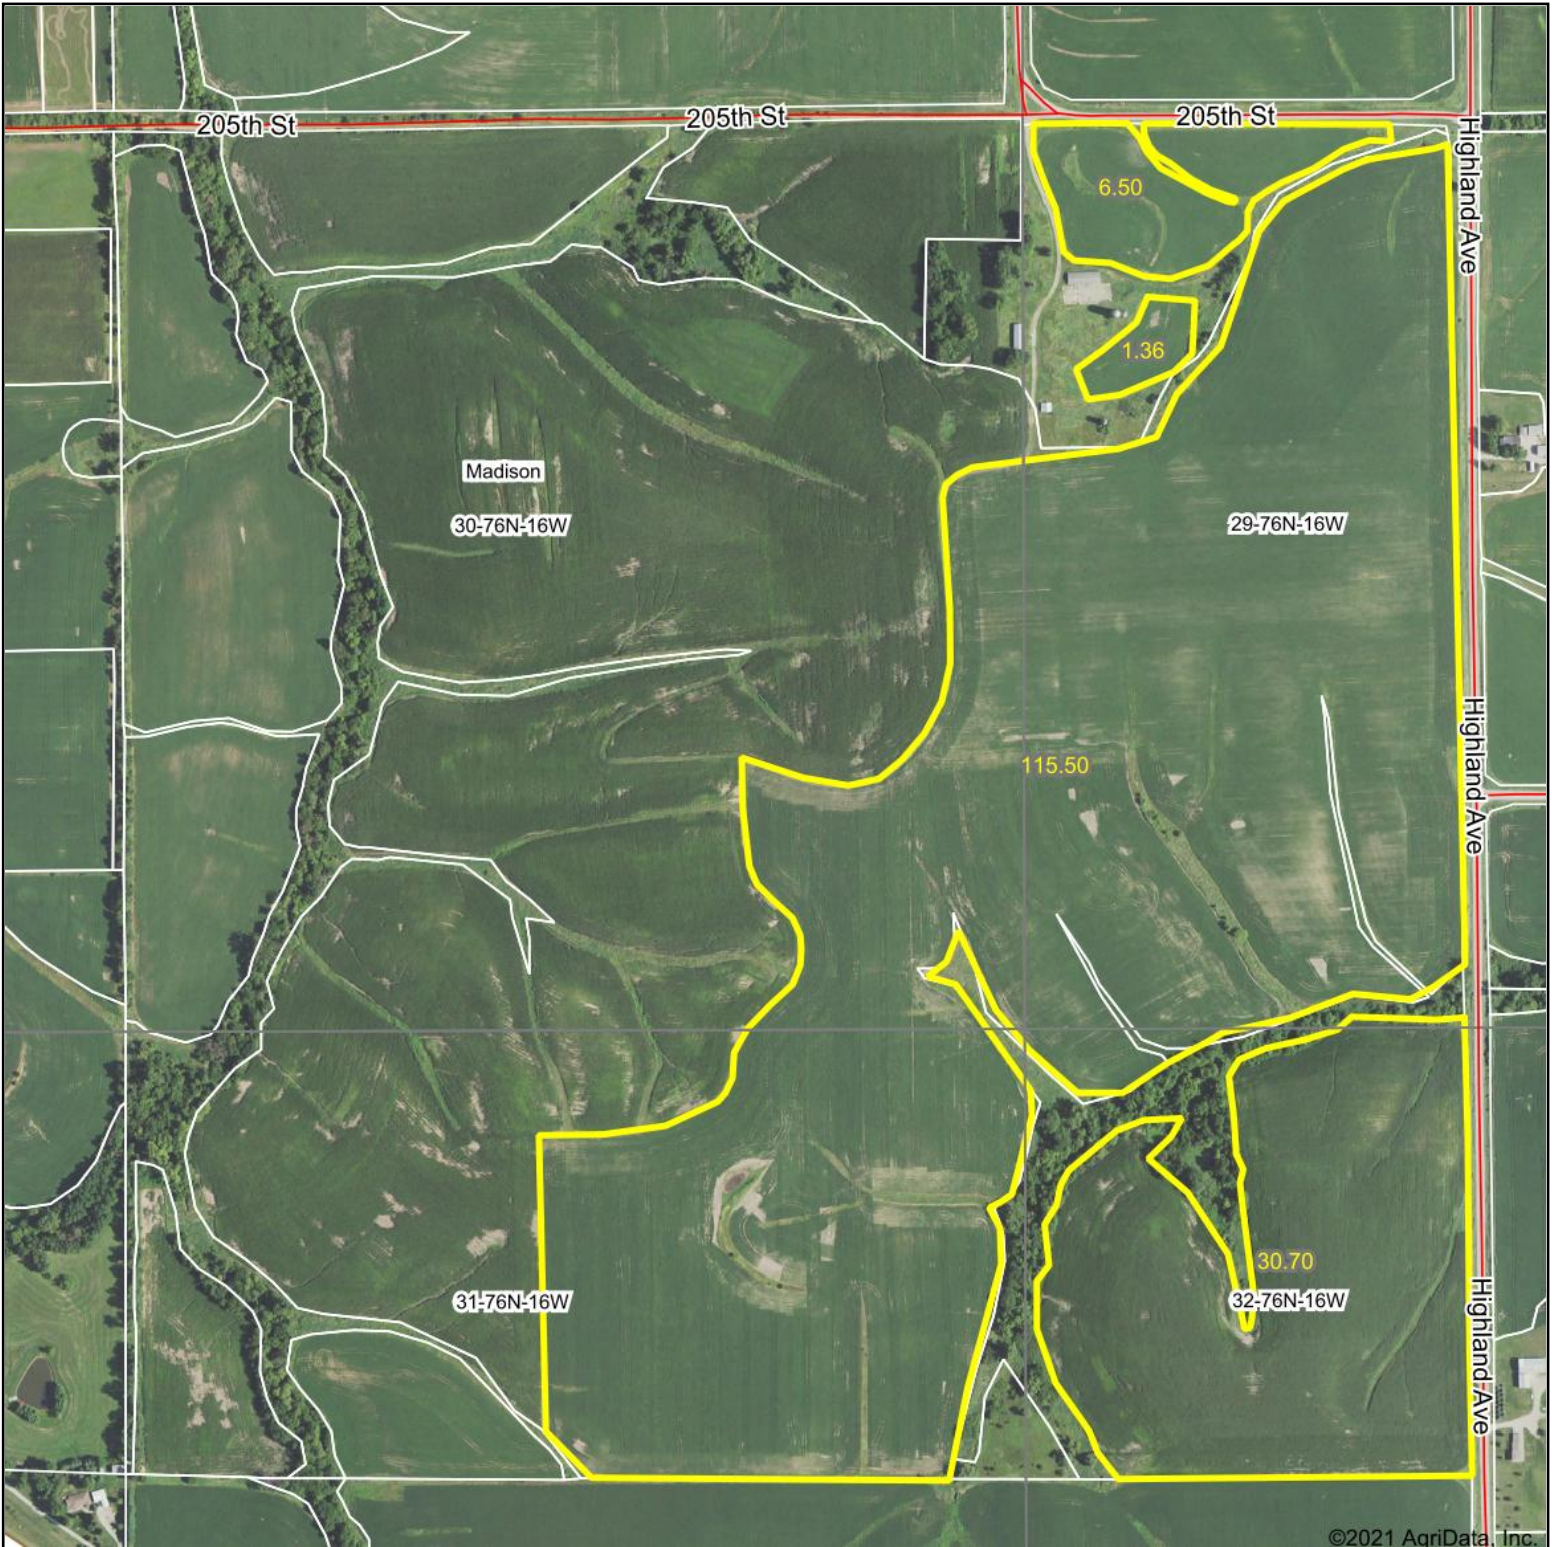

Aerial Map

Hawkeye Farm Mgmt & Real Estate

United Country
Real Estate
22 N Main, Albia IA Phone: 641-932-7796
Email: hawkeye@uclowa.com
On the web: www.uclowa.com
www.iowawhitetailfarms.com

Map Center: 41° 21' 7, -92° 44' 23.93

30-76N-16W
Mahaska County
Iowa

Maps Provided By:
surety
CUSTOMIZED ONLINE MAPPING
© AgriData, Inc. 2021 www.AgriDataInc.com