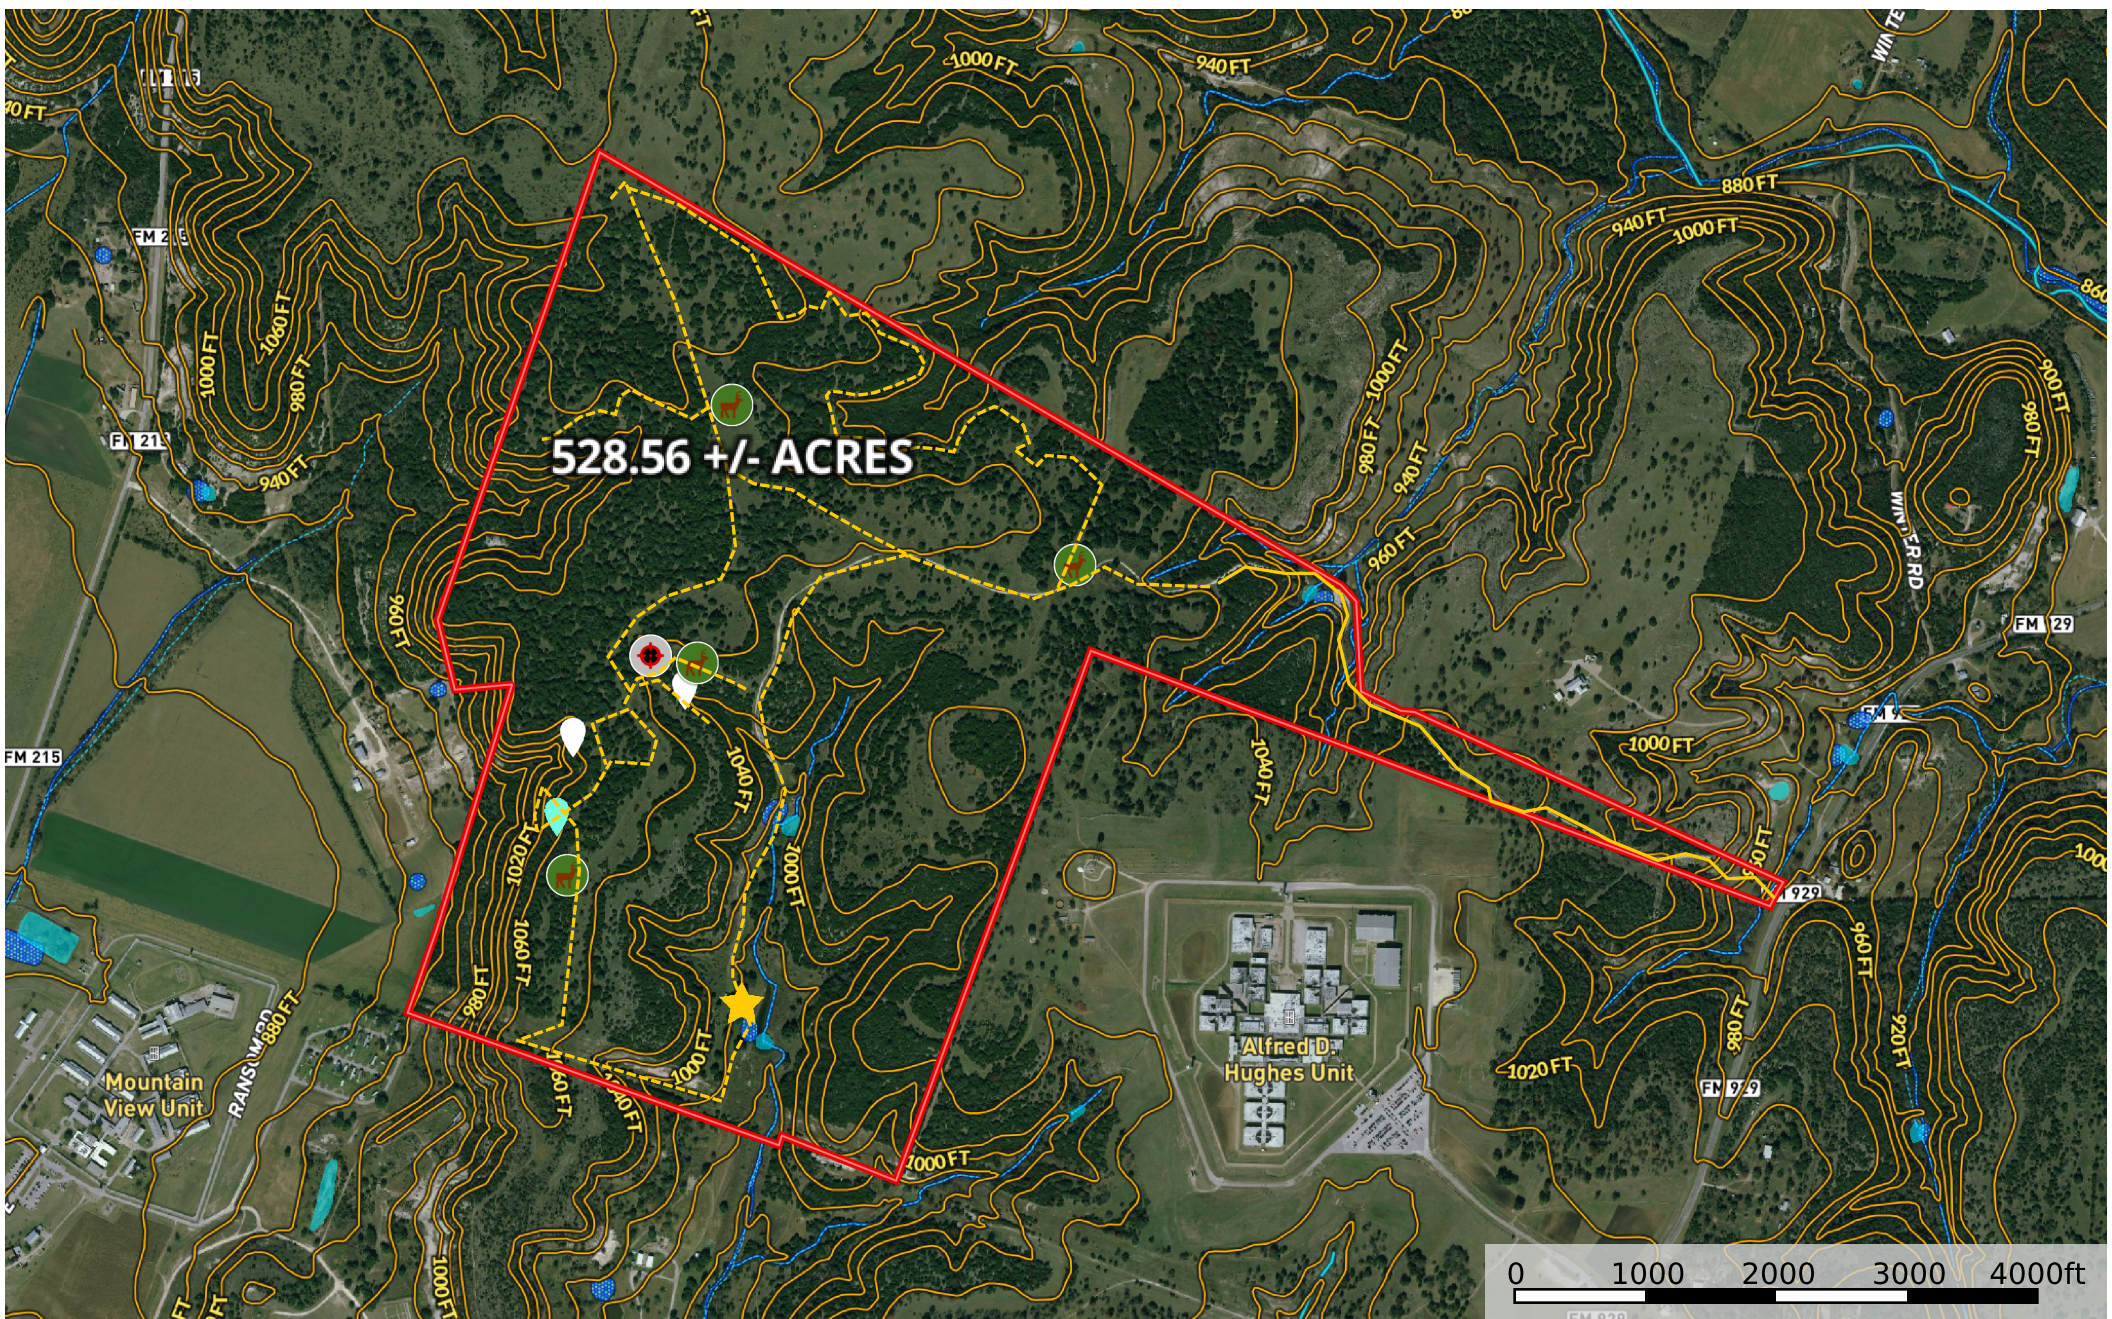

Finley - Sunset Bluff Ranch - 3719 FM 929

Coryell County, Texas, 528.56 AC +/-

528.56 +/- ACRES

Alfred D. Hughes Unit

Mountain View Unit

- CAVES Marker
- Arrowheads
- Feeder
- Blind
- Camp Site / RV
- Boundary
- Road / Trail
- Primary Road
- Wetlands
- Riparian
- Stream, Intermitt
- River/Creek
- Water Body