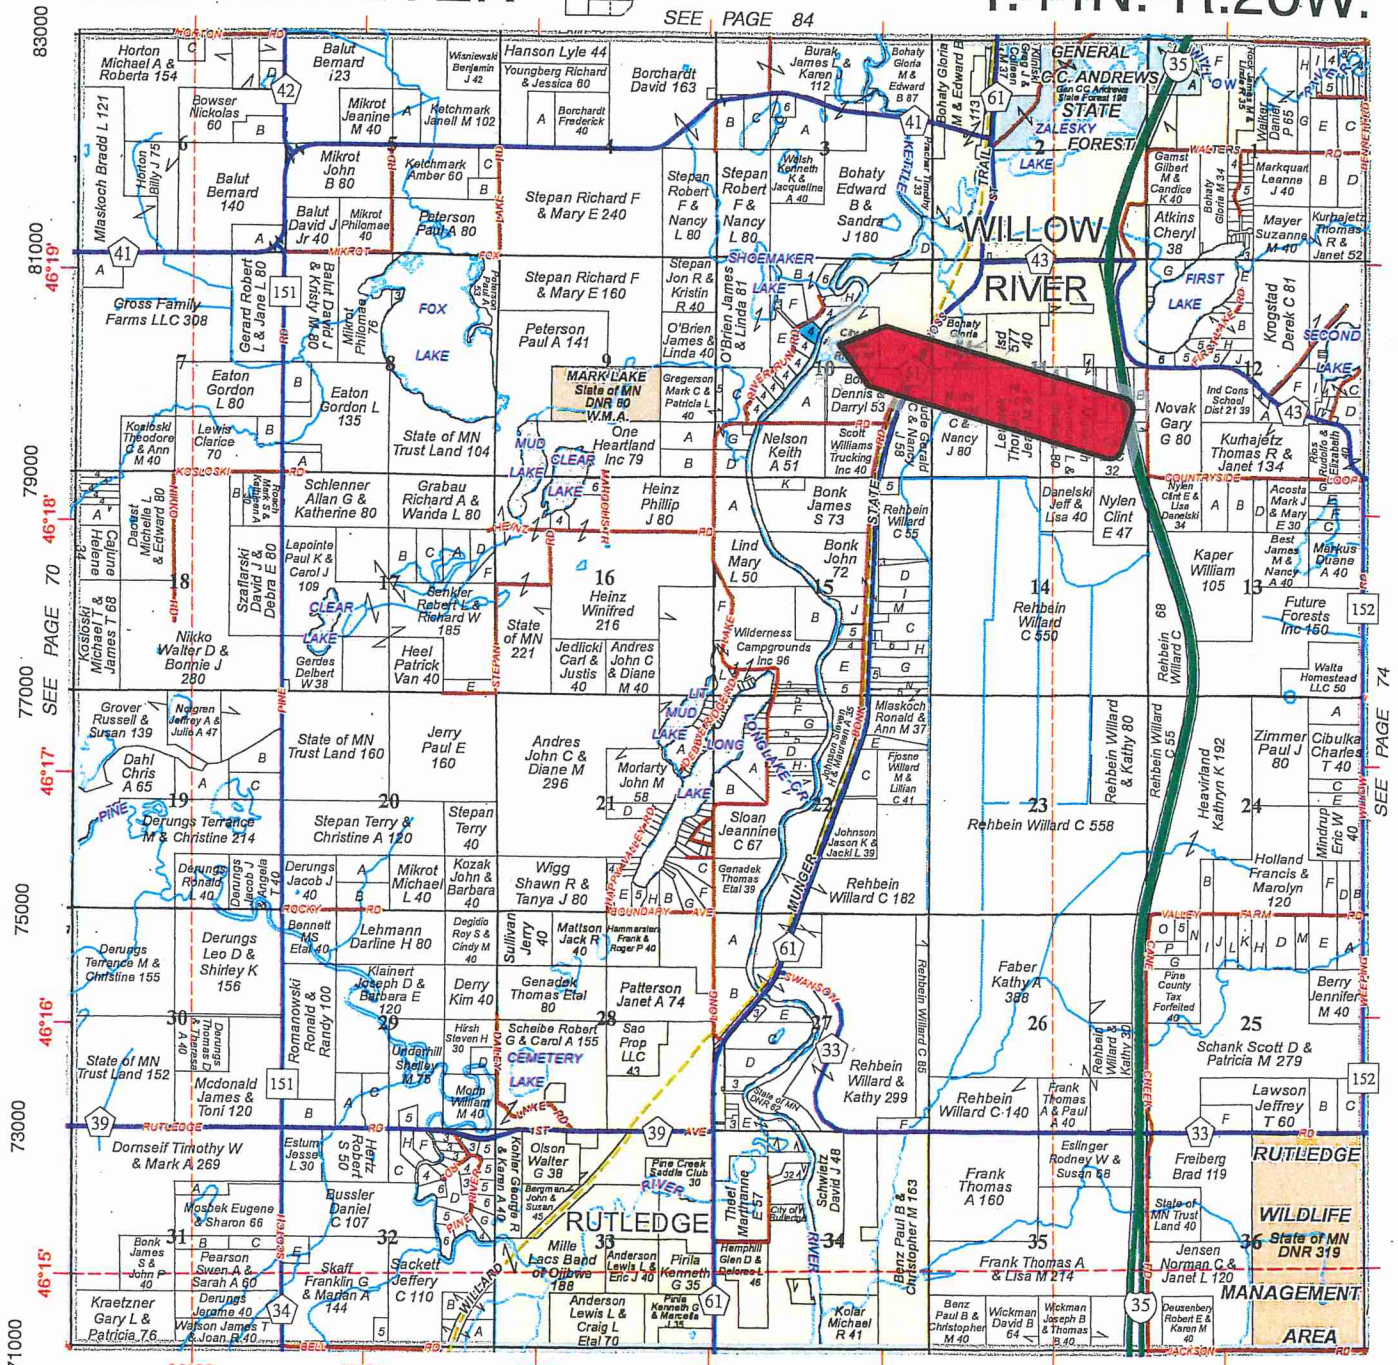

KETTLE RIVER

T.44N.-R.20W.

Refer to page 112 for keyed parcels

SEE PAGE 84

© 2017 Rockford Map Publs., Inc.

SEE PAGE 60

Pine County, MN

21000 23000 25000 27000 29000 31000 33000