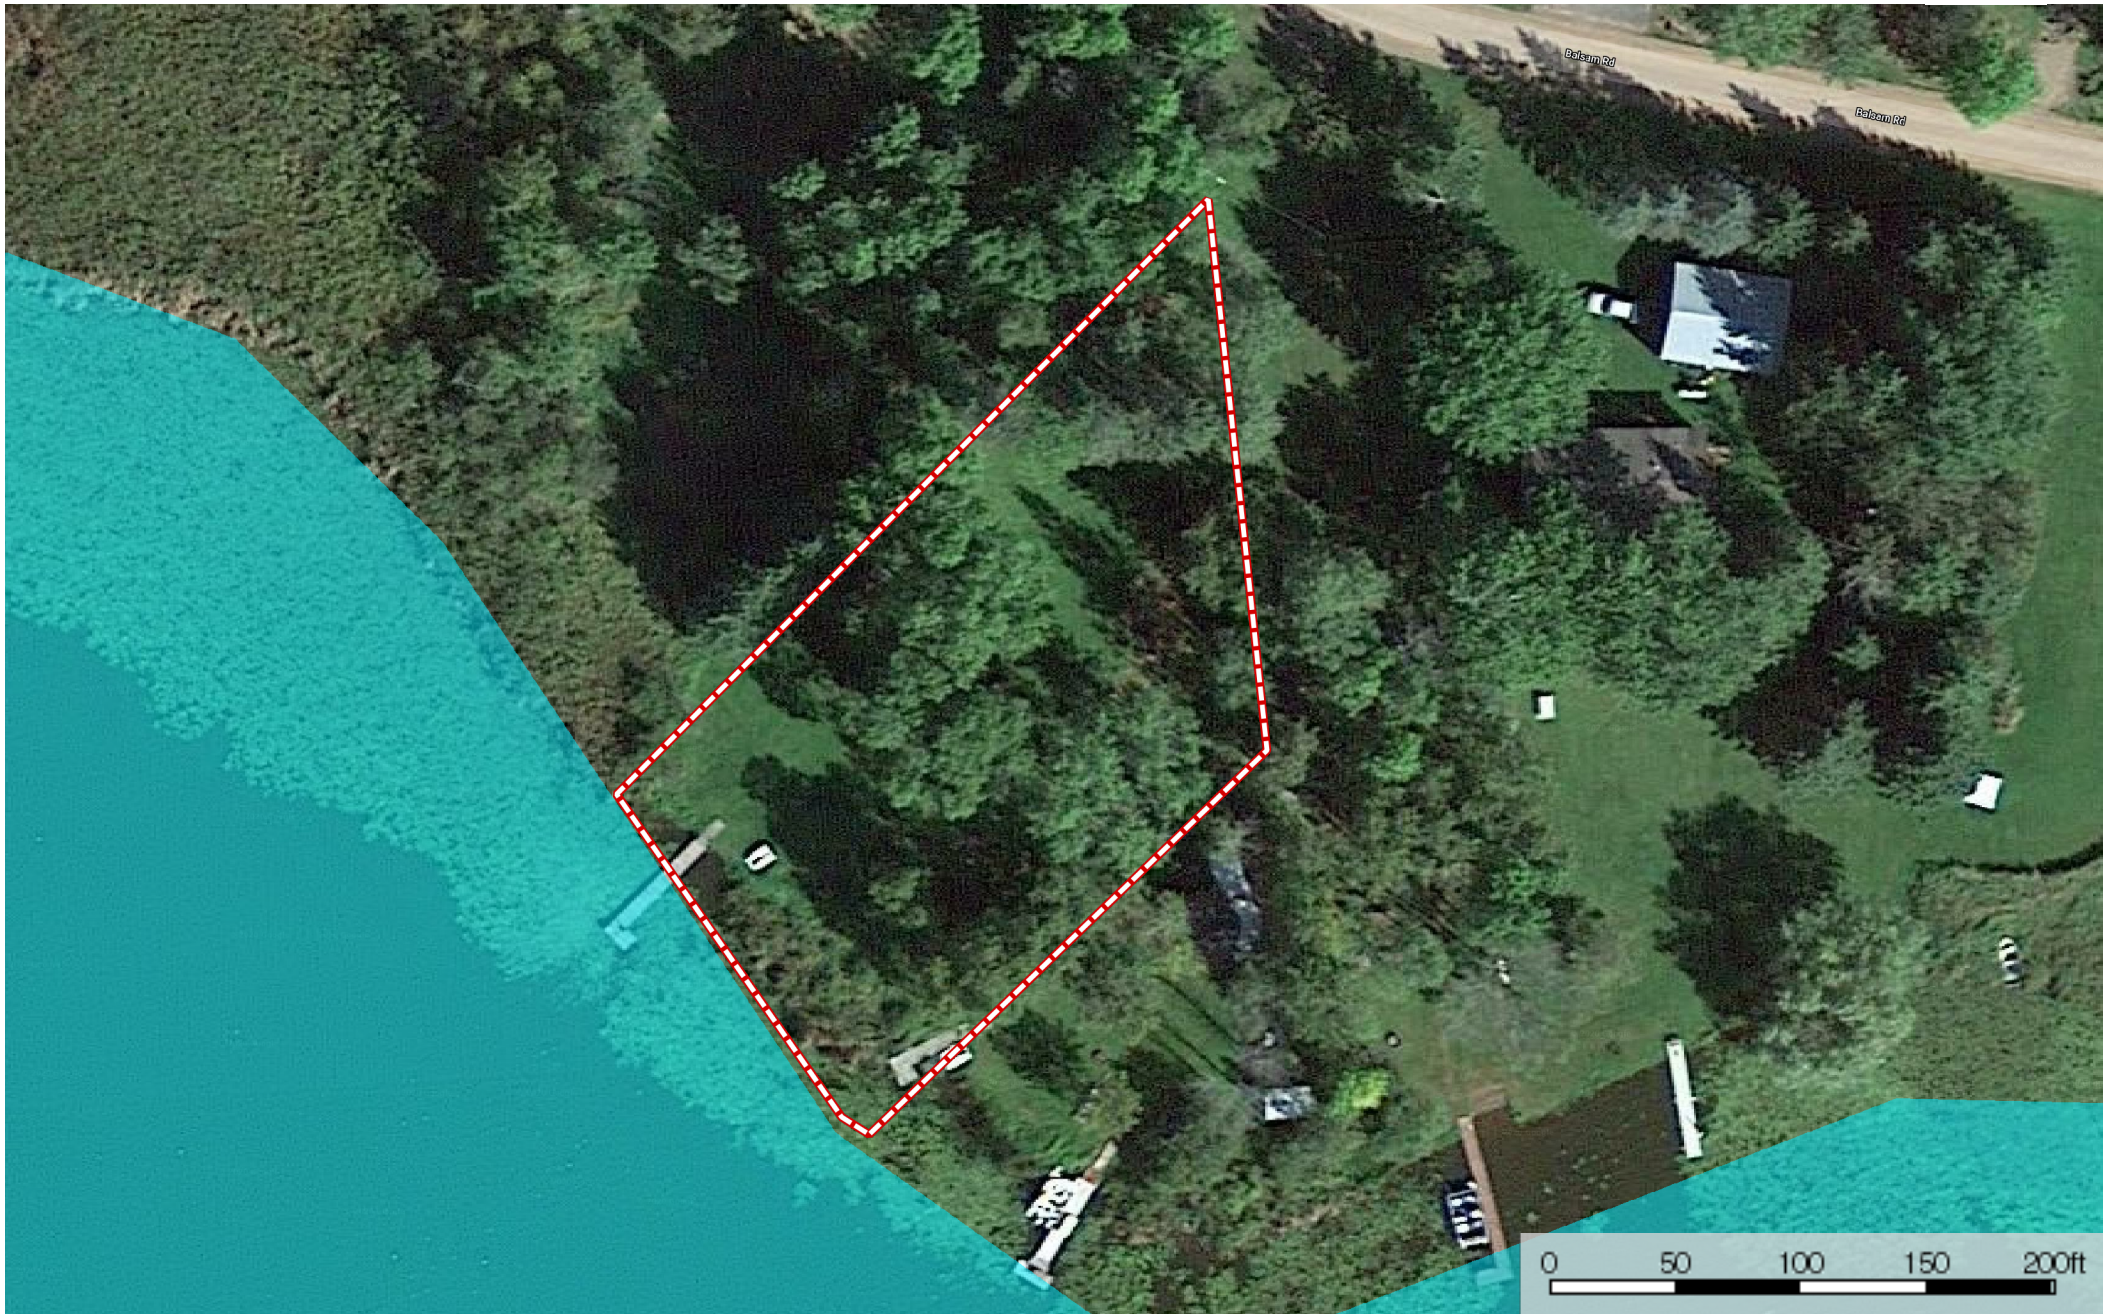

43660 Balsam Road, Sturgeon Lake  
Pine County, Minnesota, 0.5 AC +/-

-  Boundary
-  Stream, Intermittent
-  River/Creek
-  Water Body