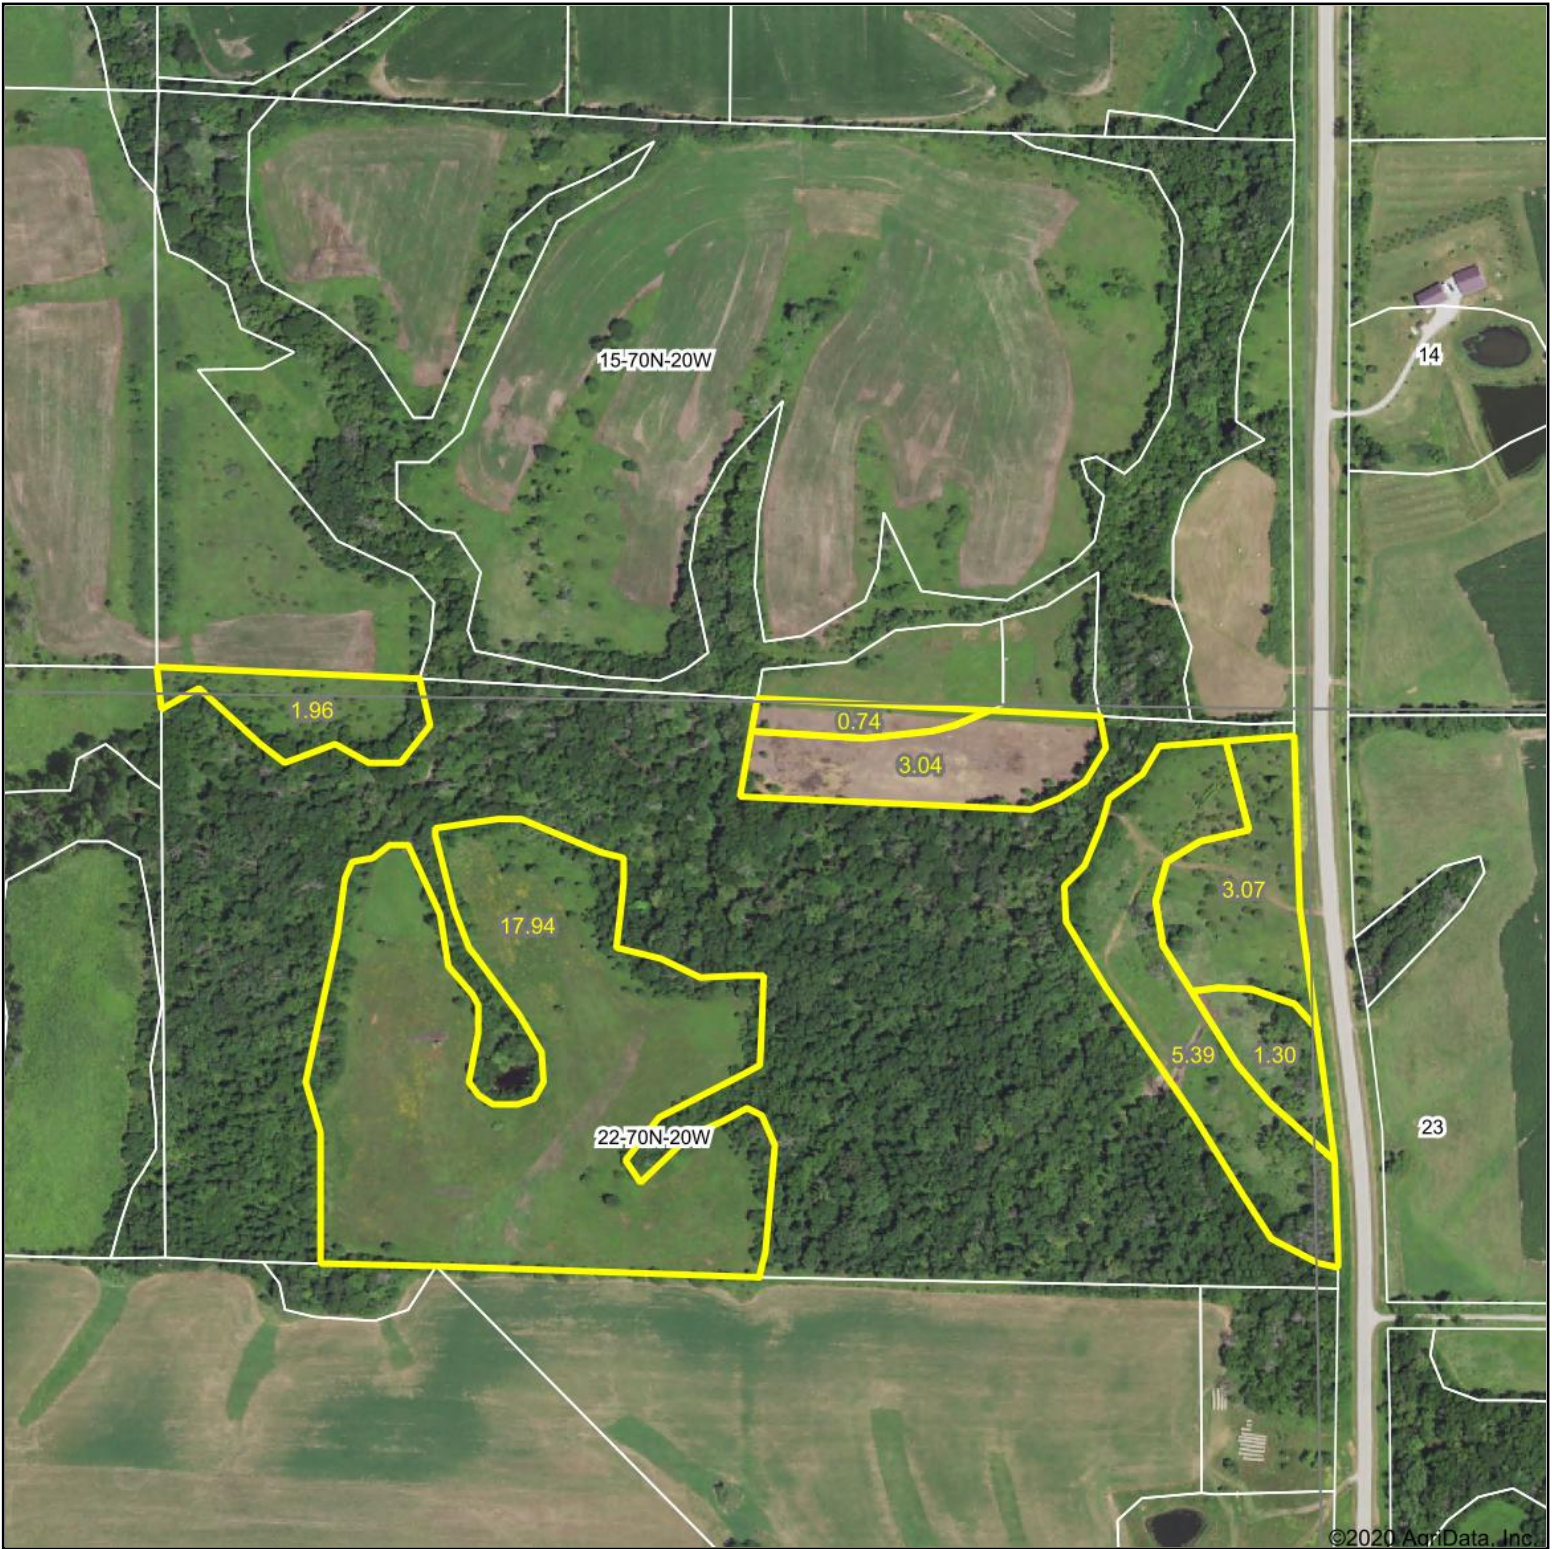

Aerial Map

©2020 AgriData, Inc.

Map Center: 40° 51' 18.5, -93° 8' 24.72

PROMISED
LAND AND HOMES

Maps Provided By:

© AgriData, Inc. 2020 www.AgriDataInc.com

22-70N-20W
Wayne County
Iowa

9/8/2020

Field borders provided by Farm Service Agency as of 5/21/2008.