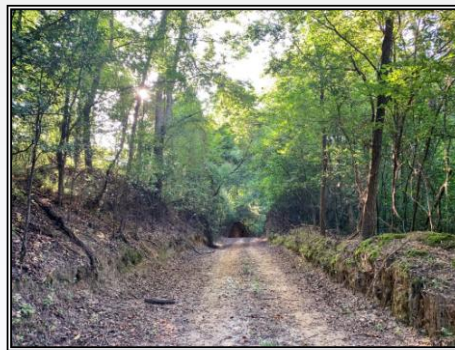

$2,250,000

808 Acres

MLS #132094

UC #23042-32094