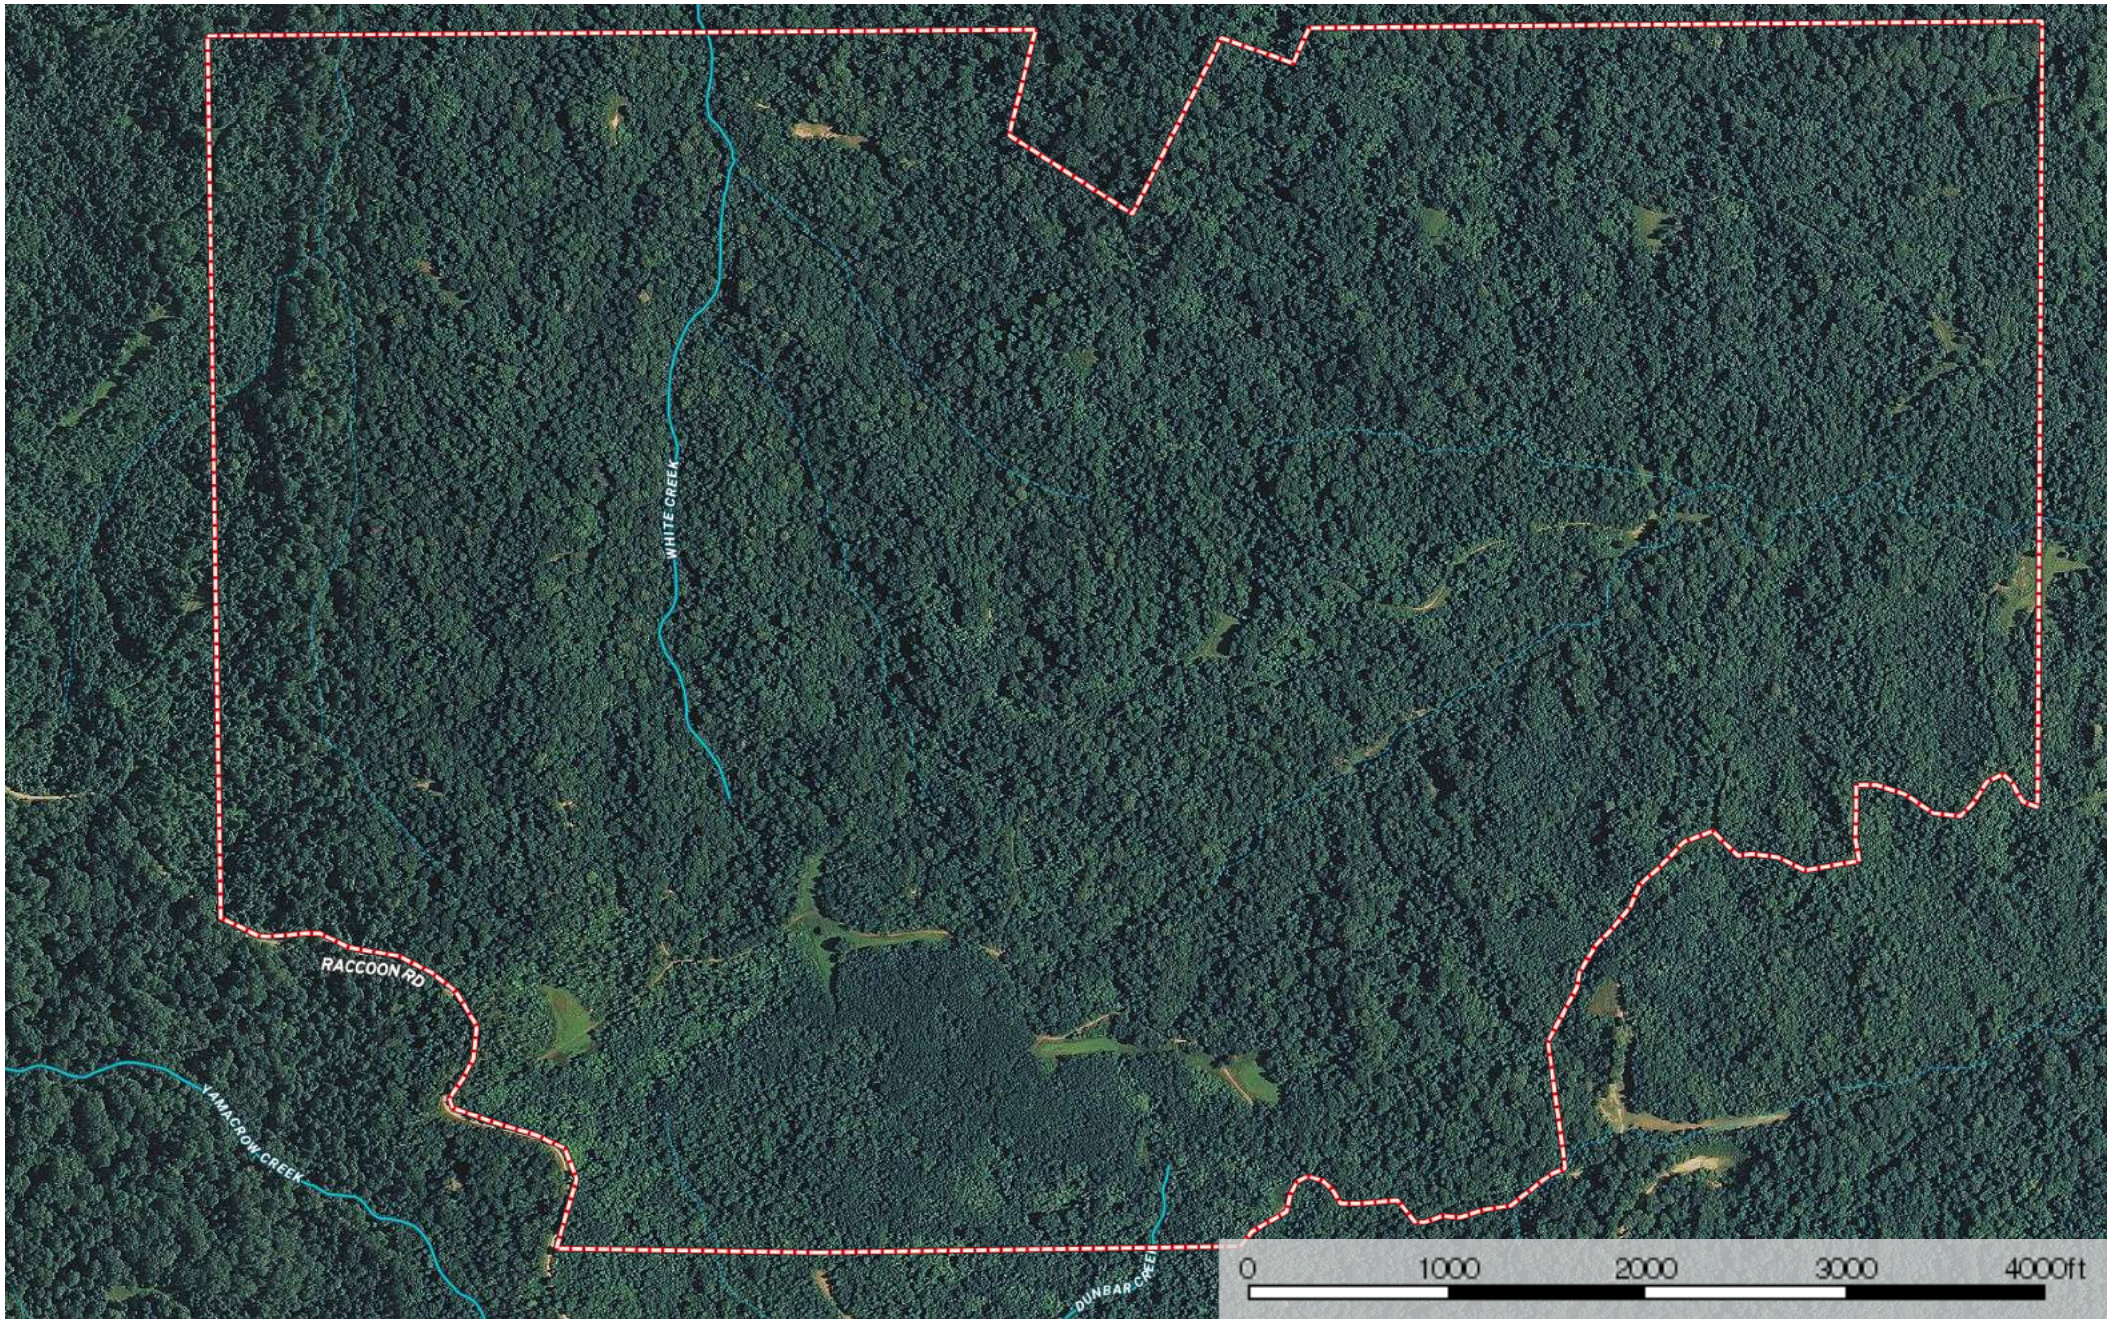

Boundary

RACCOON RD

 Boundary

- Boundary
- 100 Year Floodplain
- 500 Year Floodplain
- Floodway
- Special
- Unmapped/ Not Included
- Stream, Intermittent
- River/Creek
- Water Body

- Boundary
- 100 Year Floodplain
- 500 Year Floodplain
- Floodway
- Special
- Unmapped/ Not Included
- Stream, Intermittent
- River/Creek
- Water Body