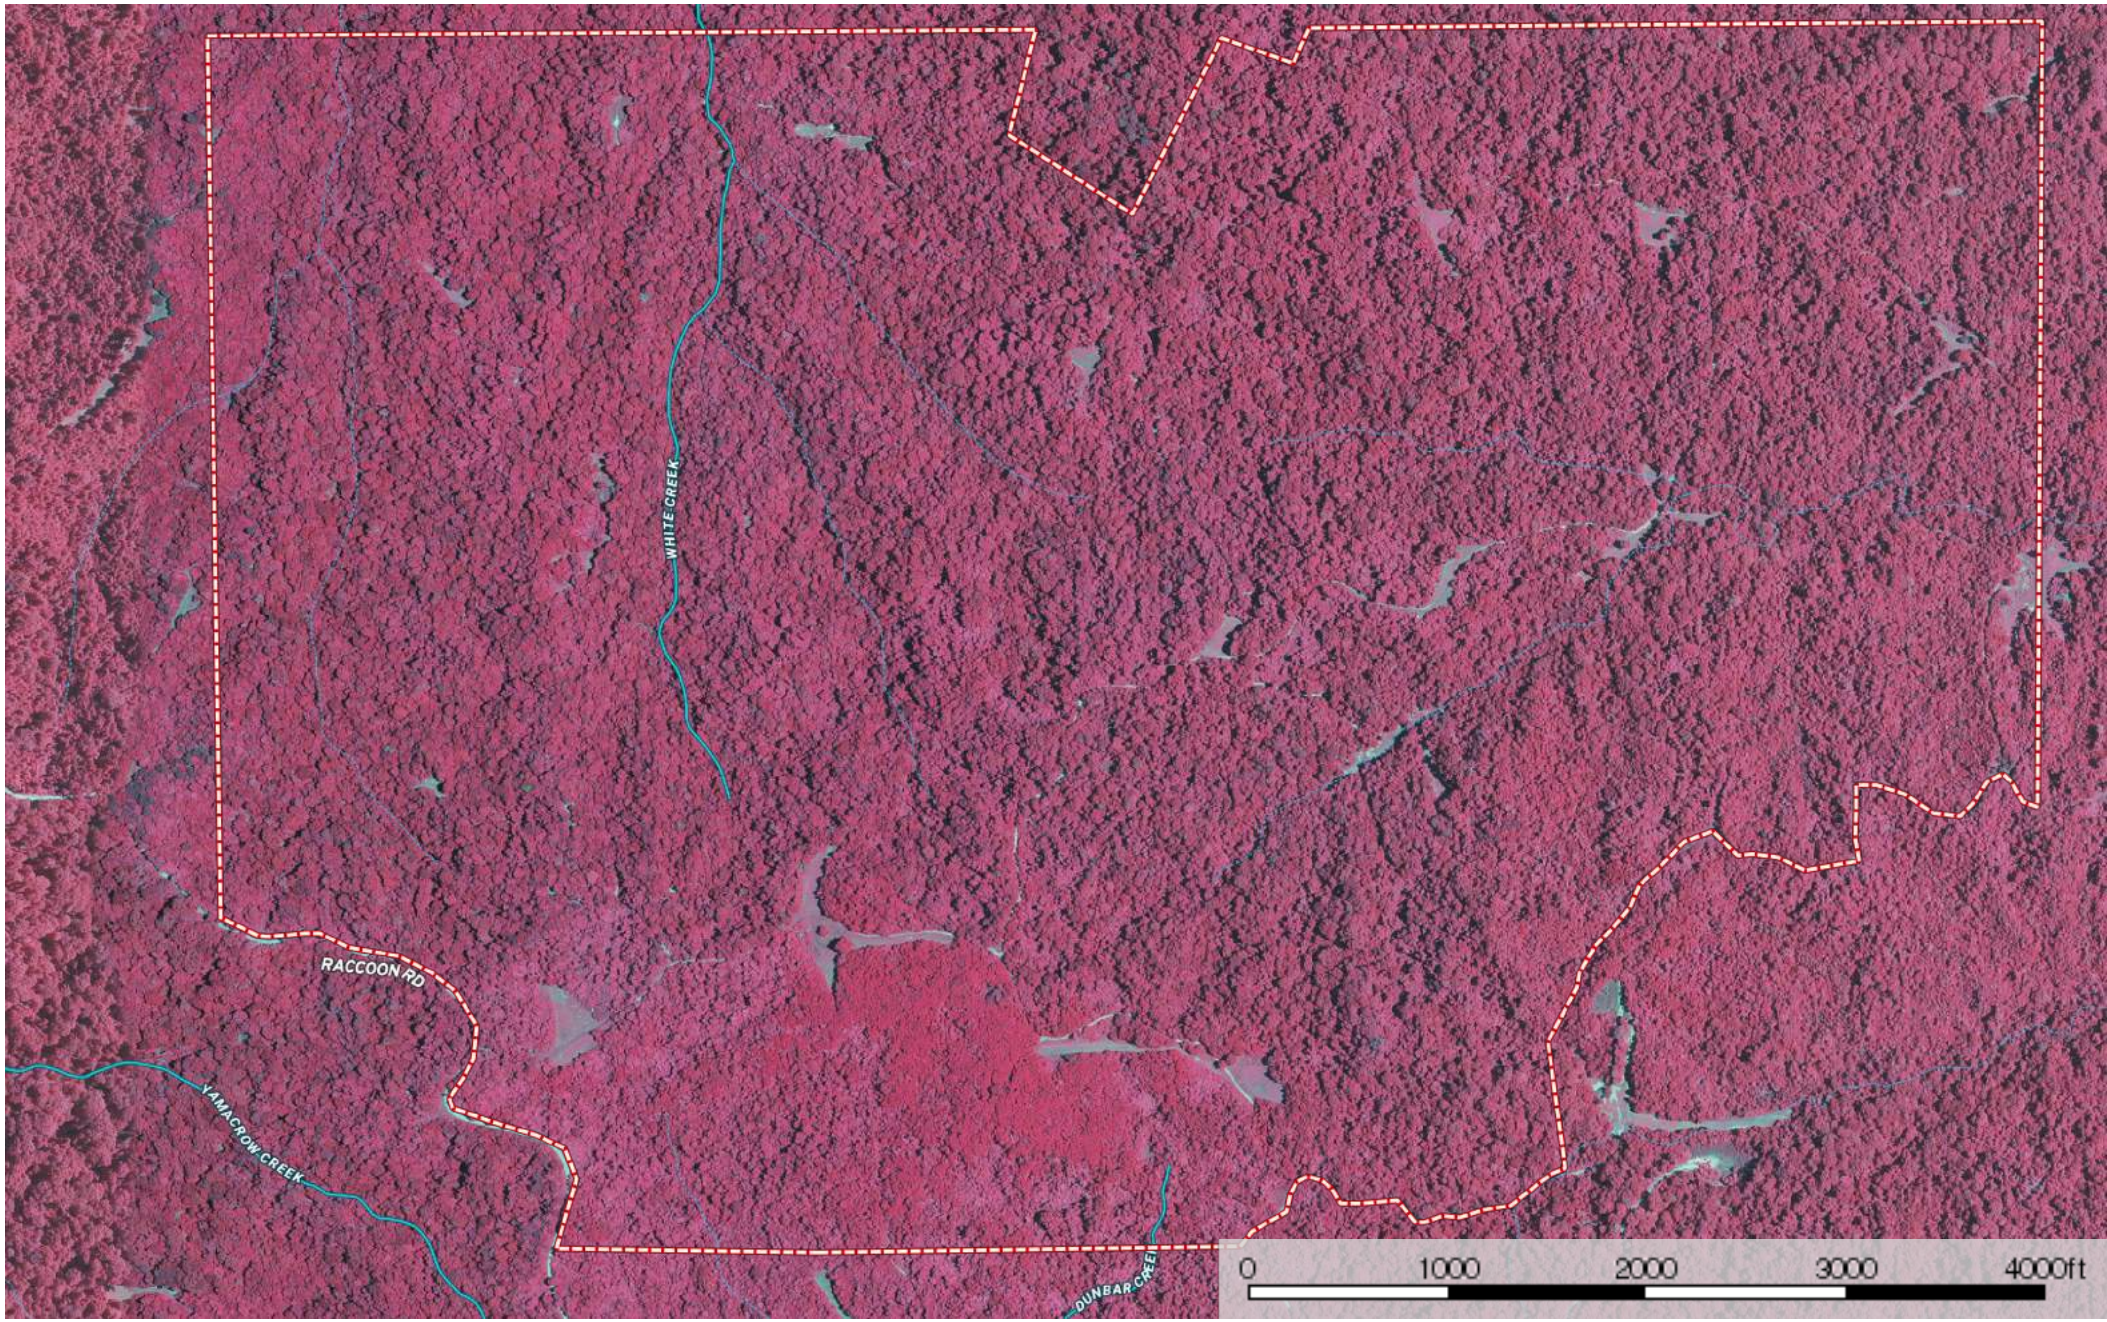

Boundary

RACCOON RD

 Boundary

- Boundary
- 100 Year Floodplain
- 500 Year Floodplain
- Floodway
- Special
- Unmapped/ Not Included
- Stream, Intermittent
- River/Creek
- Water Body

- Boundary
- 100 Year Floodplain
- 500 Year Floodplain
- Floodway
- Special
- Unmapped/ Not Included
- Stream, Intermittent
- River/Creek
- Water Body