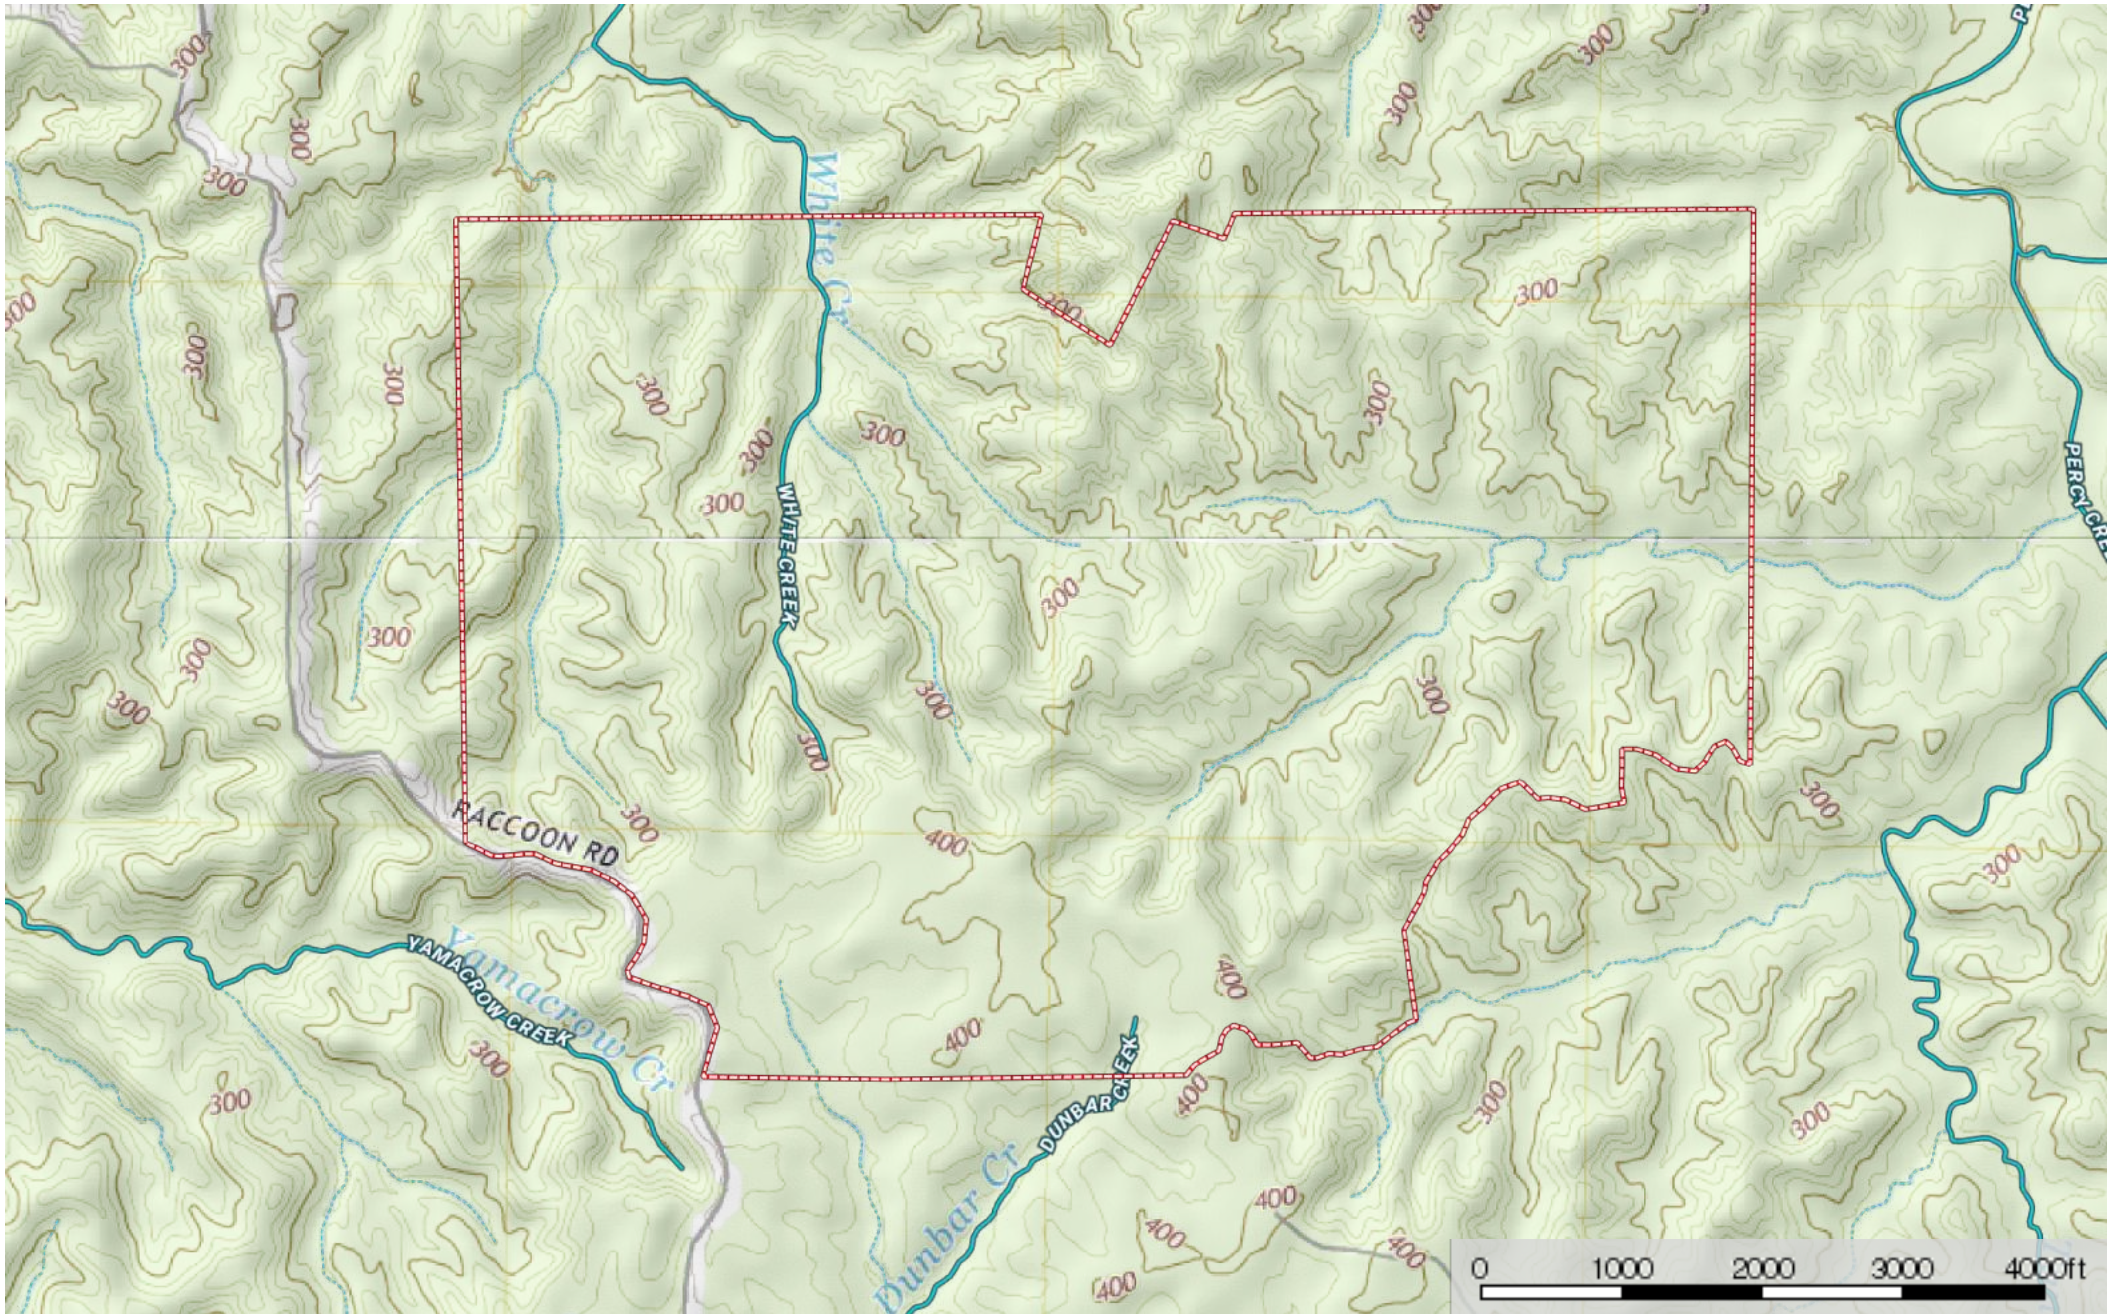

Boundary

RACCOON RD

 Boundary

- Boundary
- 100 Year Floodplain
- 500 Year Floodplain
- Floodway
- Special
- Unmapped/ Not Included
- Stream, Intermittent
- River/Creek
- Water Body

- Boundary
- 100 Year Floodplain
- 500 Year Floodplain
- Floodway
- Special
- Unmapped/ Not Included
- Stream, Intermittent
- River/Creek
- Water Body