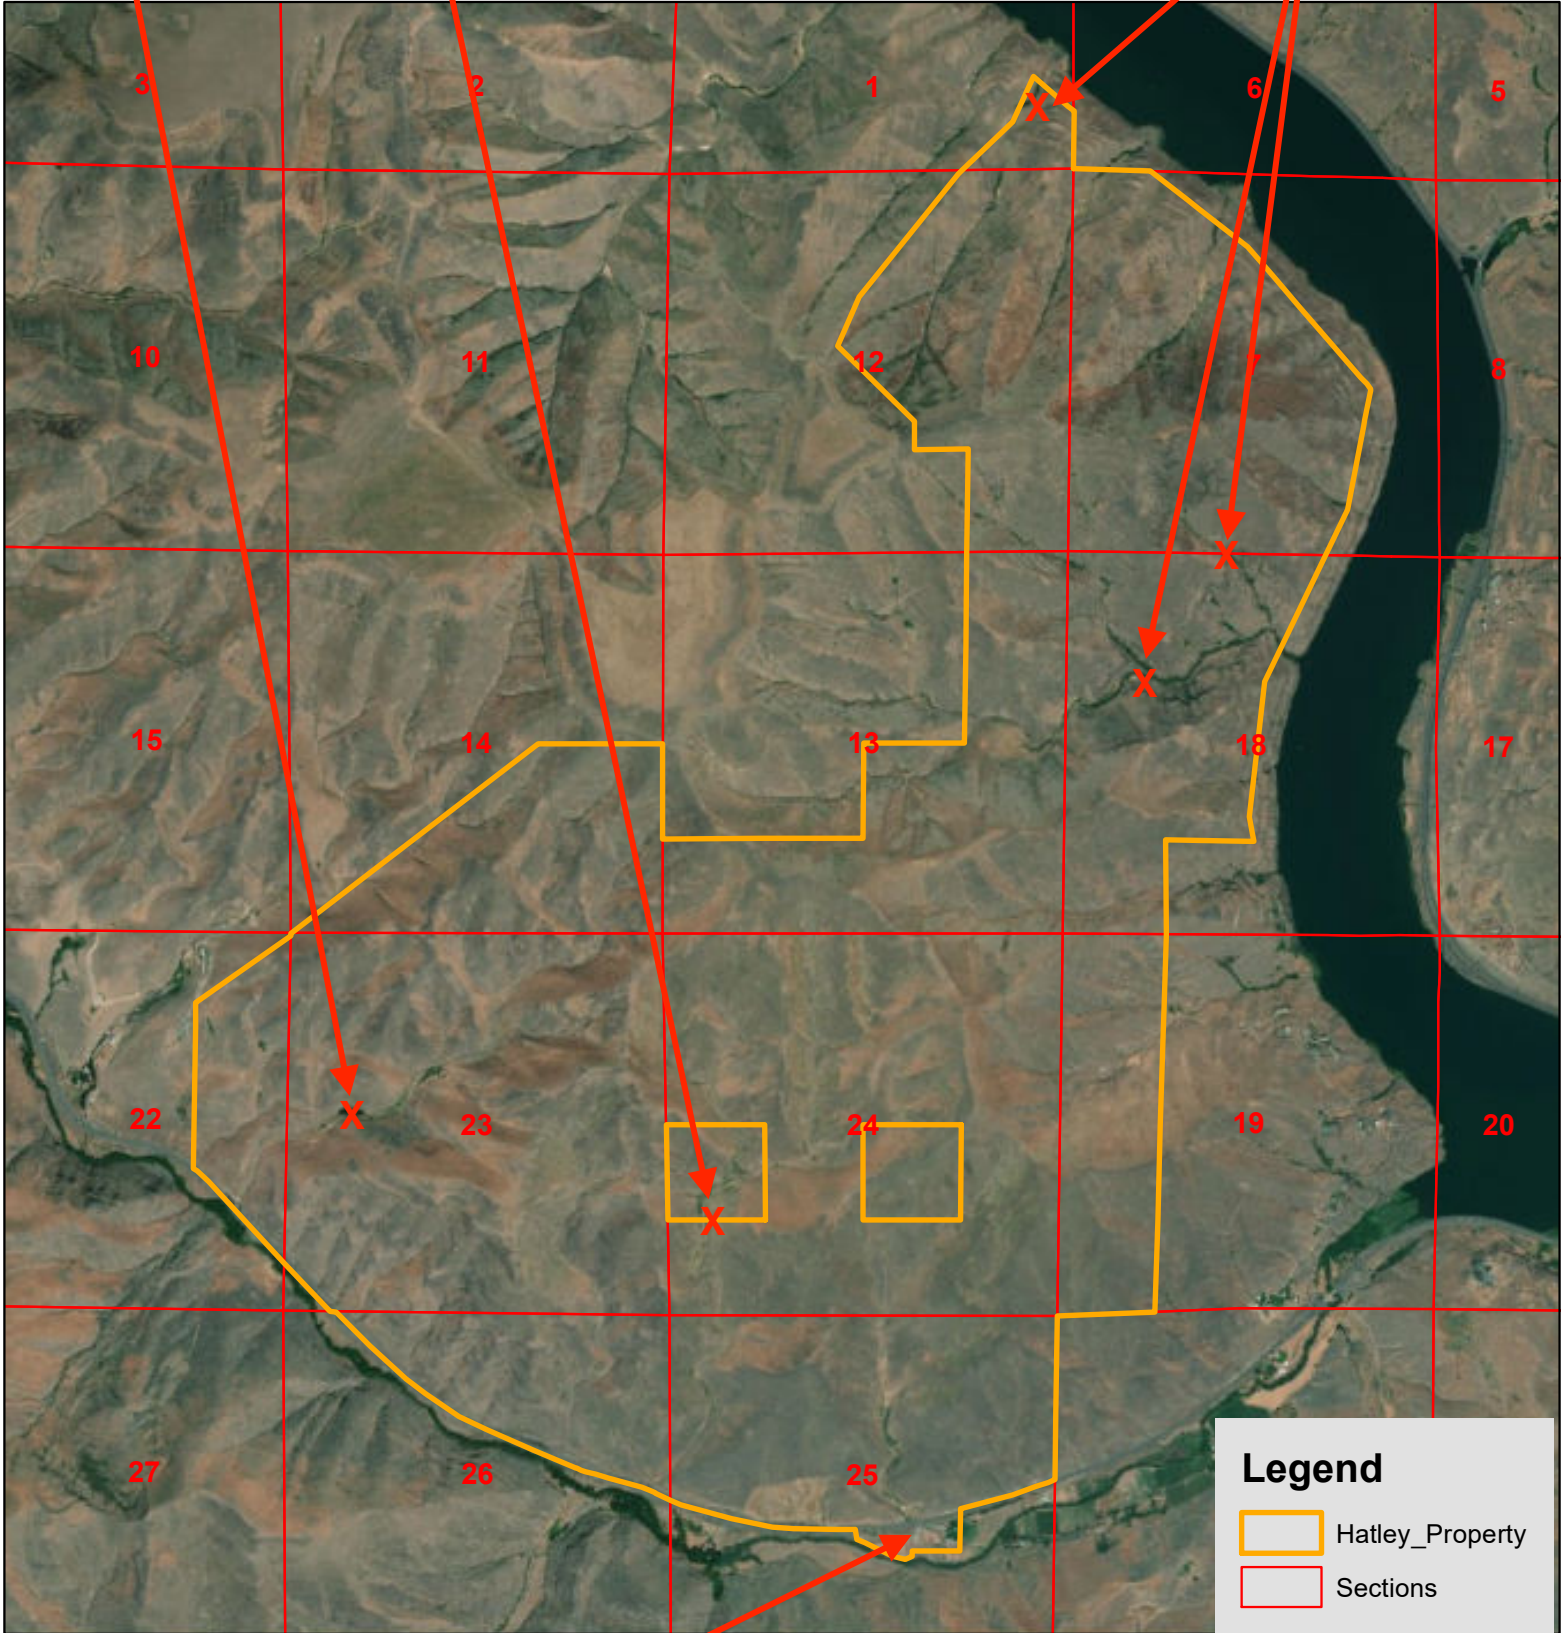

Hatley Property
Garfield County, Washington

Main Spring

Well

Hatley Property
Garfield County, Washington

Spring

Legend

- Hatley_Property
- Sections

Date: 5/7/2020

Feedlot

Hatley Property
Garfield County, Washington