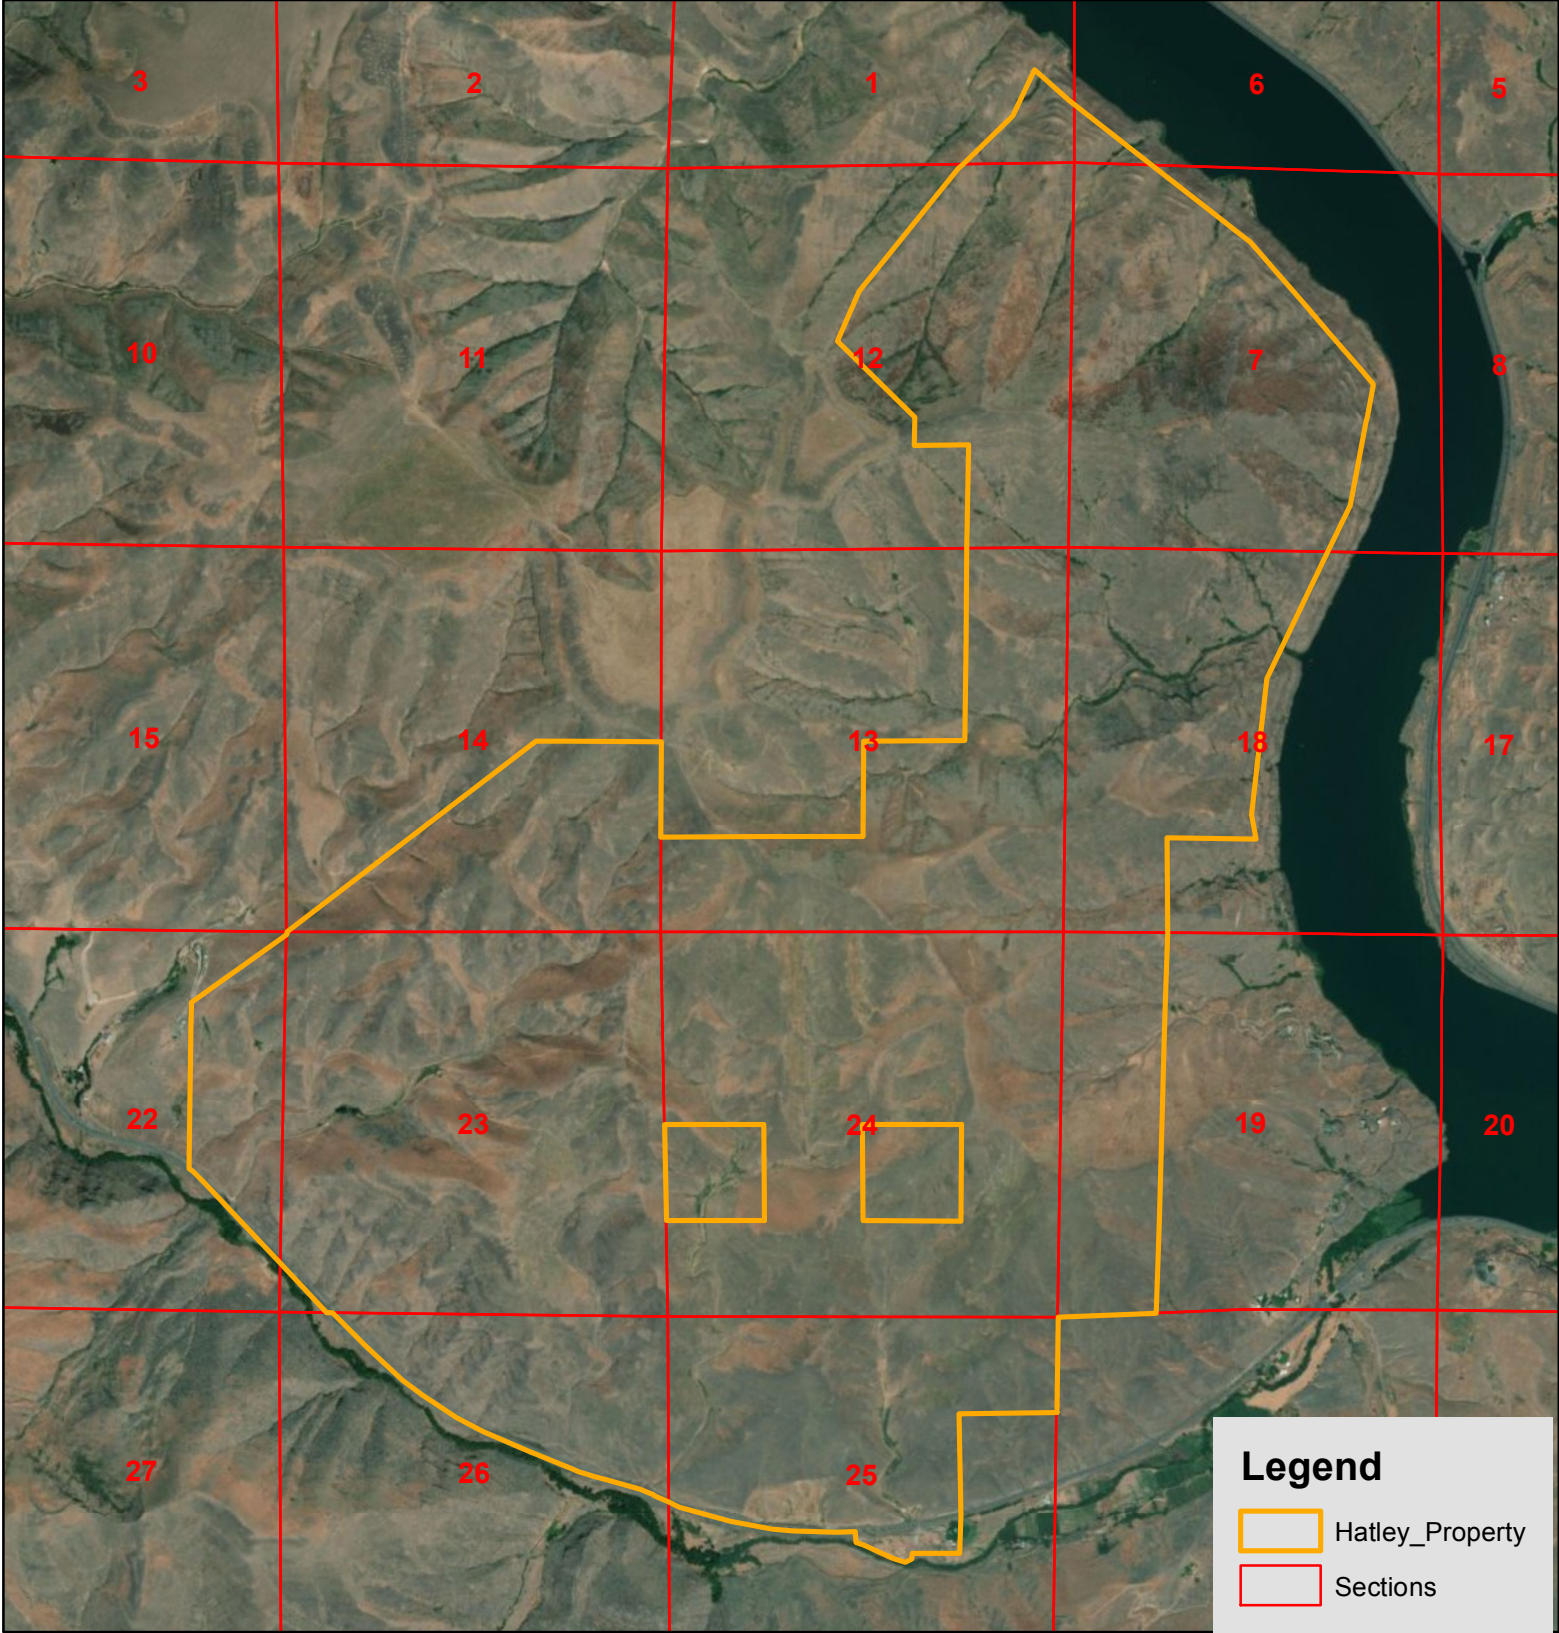

Hatley Property
Garfield County, Washington

Main Spring

Well

Hatley Property
Garfield County, Washington

Spring

Legend

- Hatley_Property
- Sections

Date: 5/7/2020

Feedlot

Hatley Property
Garfield County, Washington