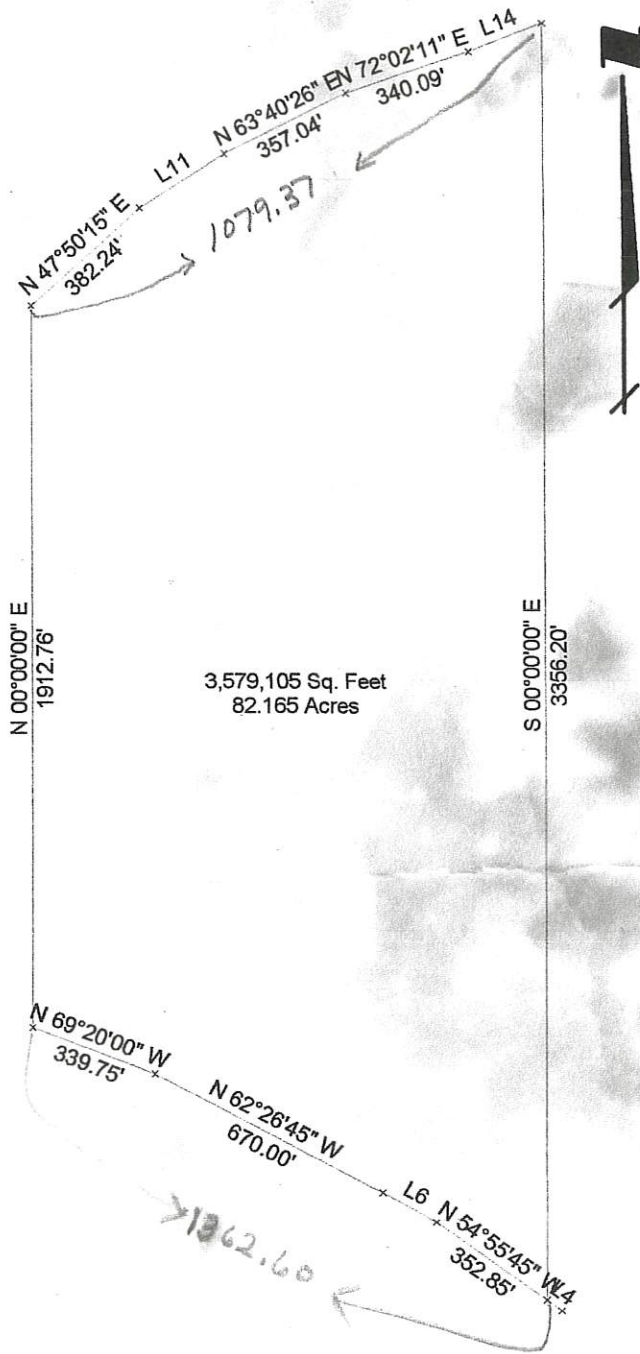

Map Created October 22, 2003

1779-391		
RANDOLPH BURGART		
ST. CHARLES COUNTY MO.		
DATE: 8/17/2004	SCALE: 1" = 500'	DRAWN BY: