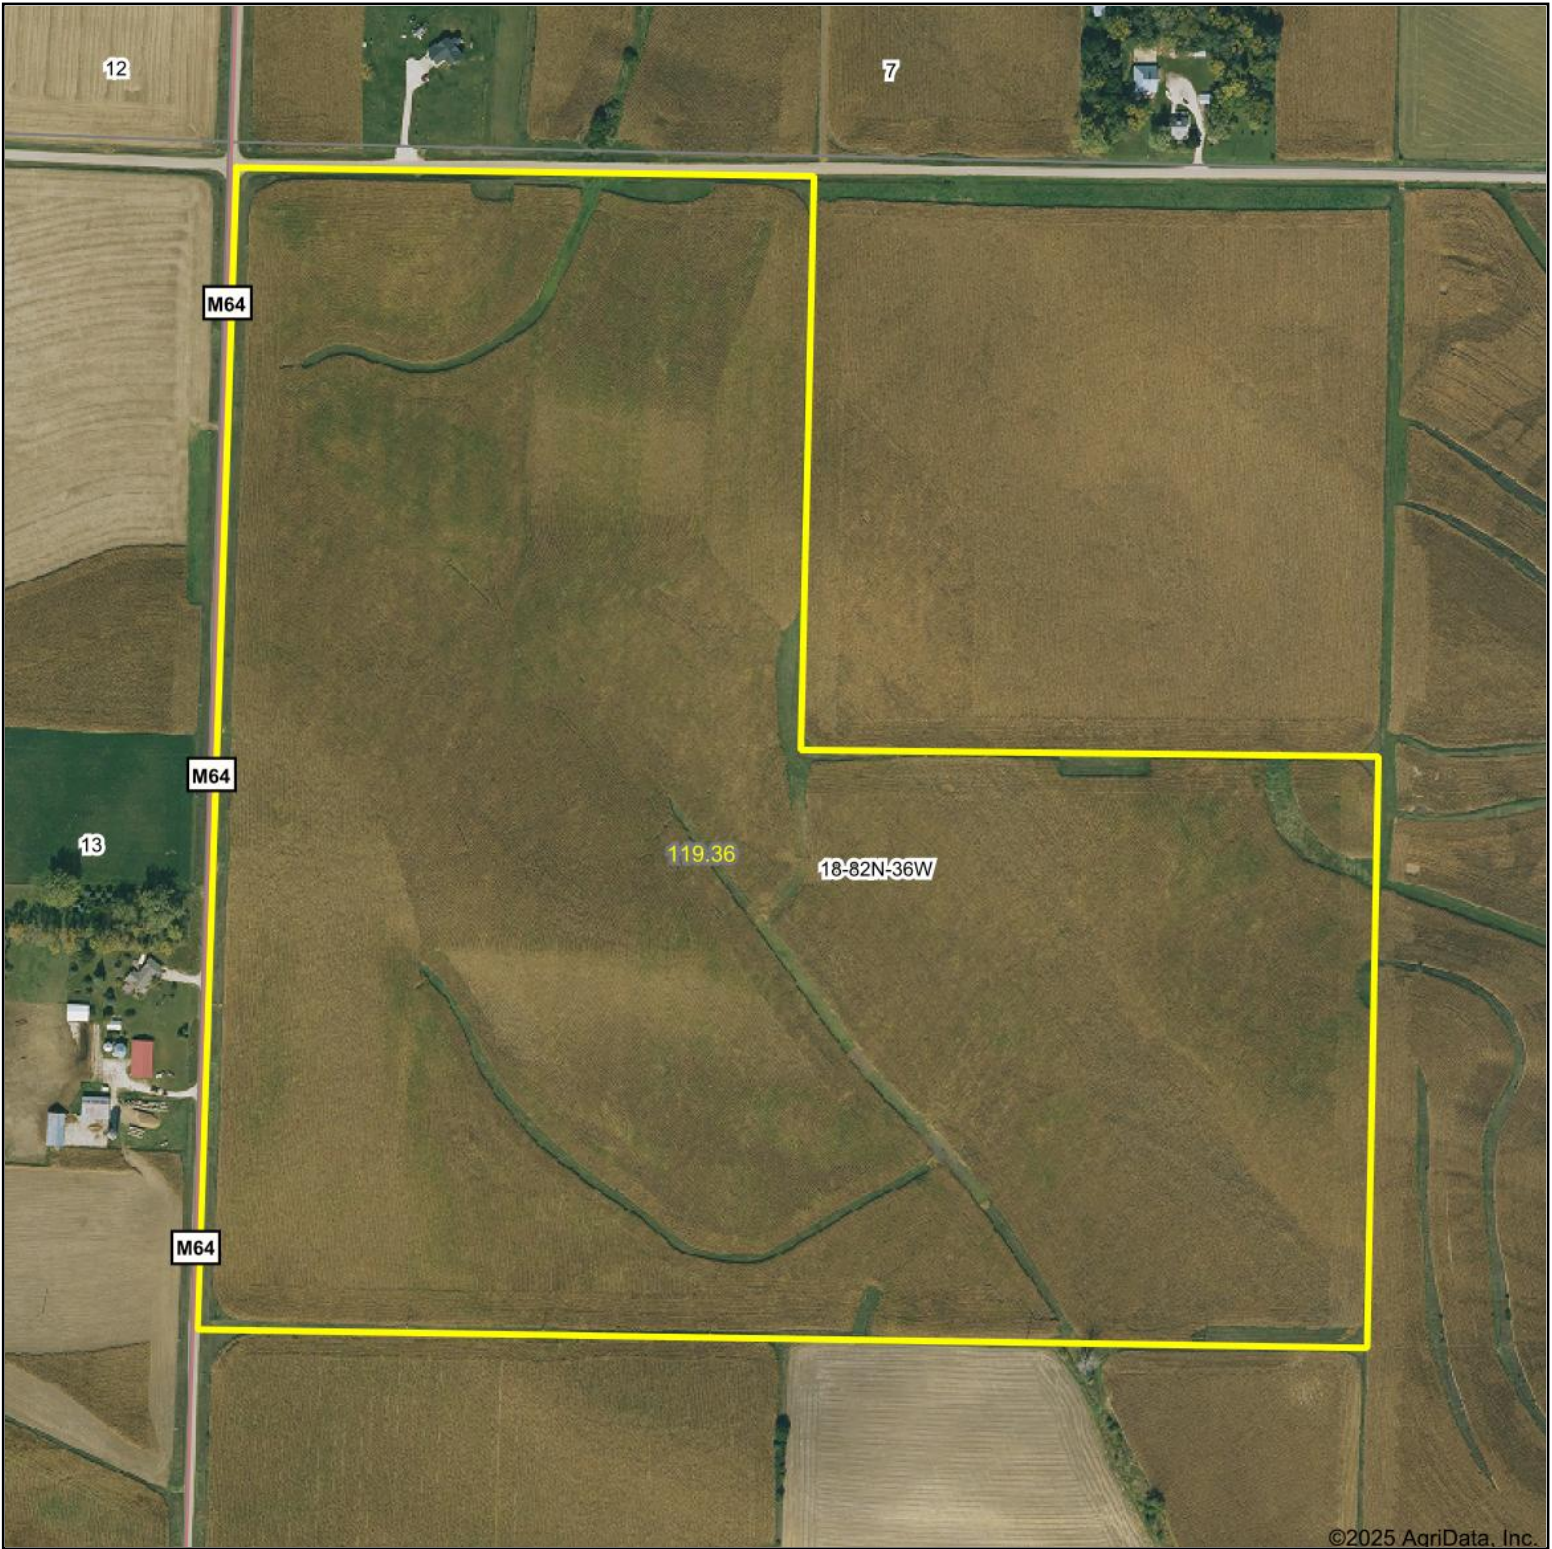

Aerial Map

©2025 AgriData, Inc.

**Hawkeye
Real Estate**

Boundary Center: 41° 55' 2.57, -95° 5' 16.25

**18-82N-36W
Carroll County
Iowa**

Maps Provided By:

© AgriData, Inc. 2023

www.AgriDataInc.com