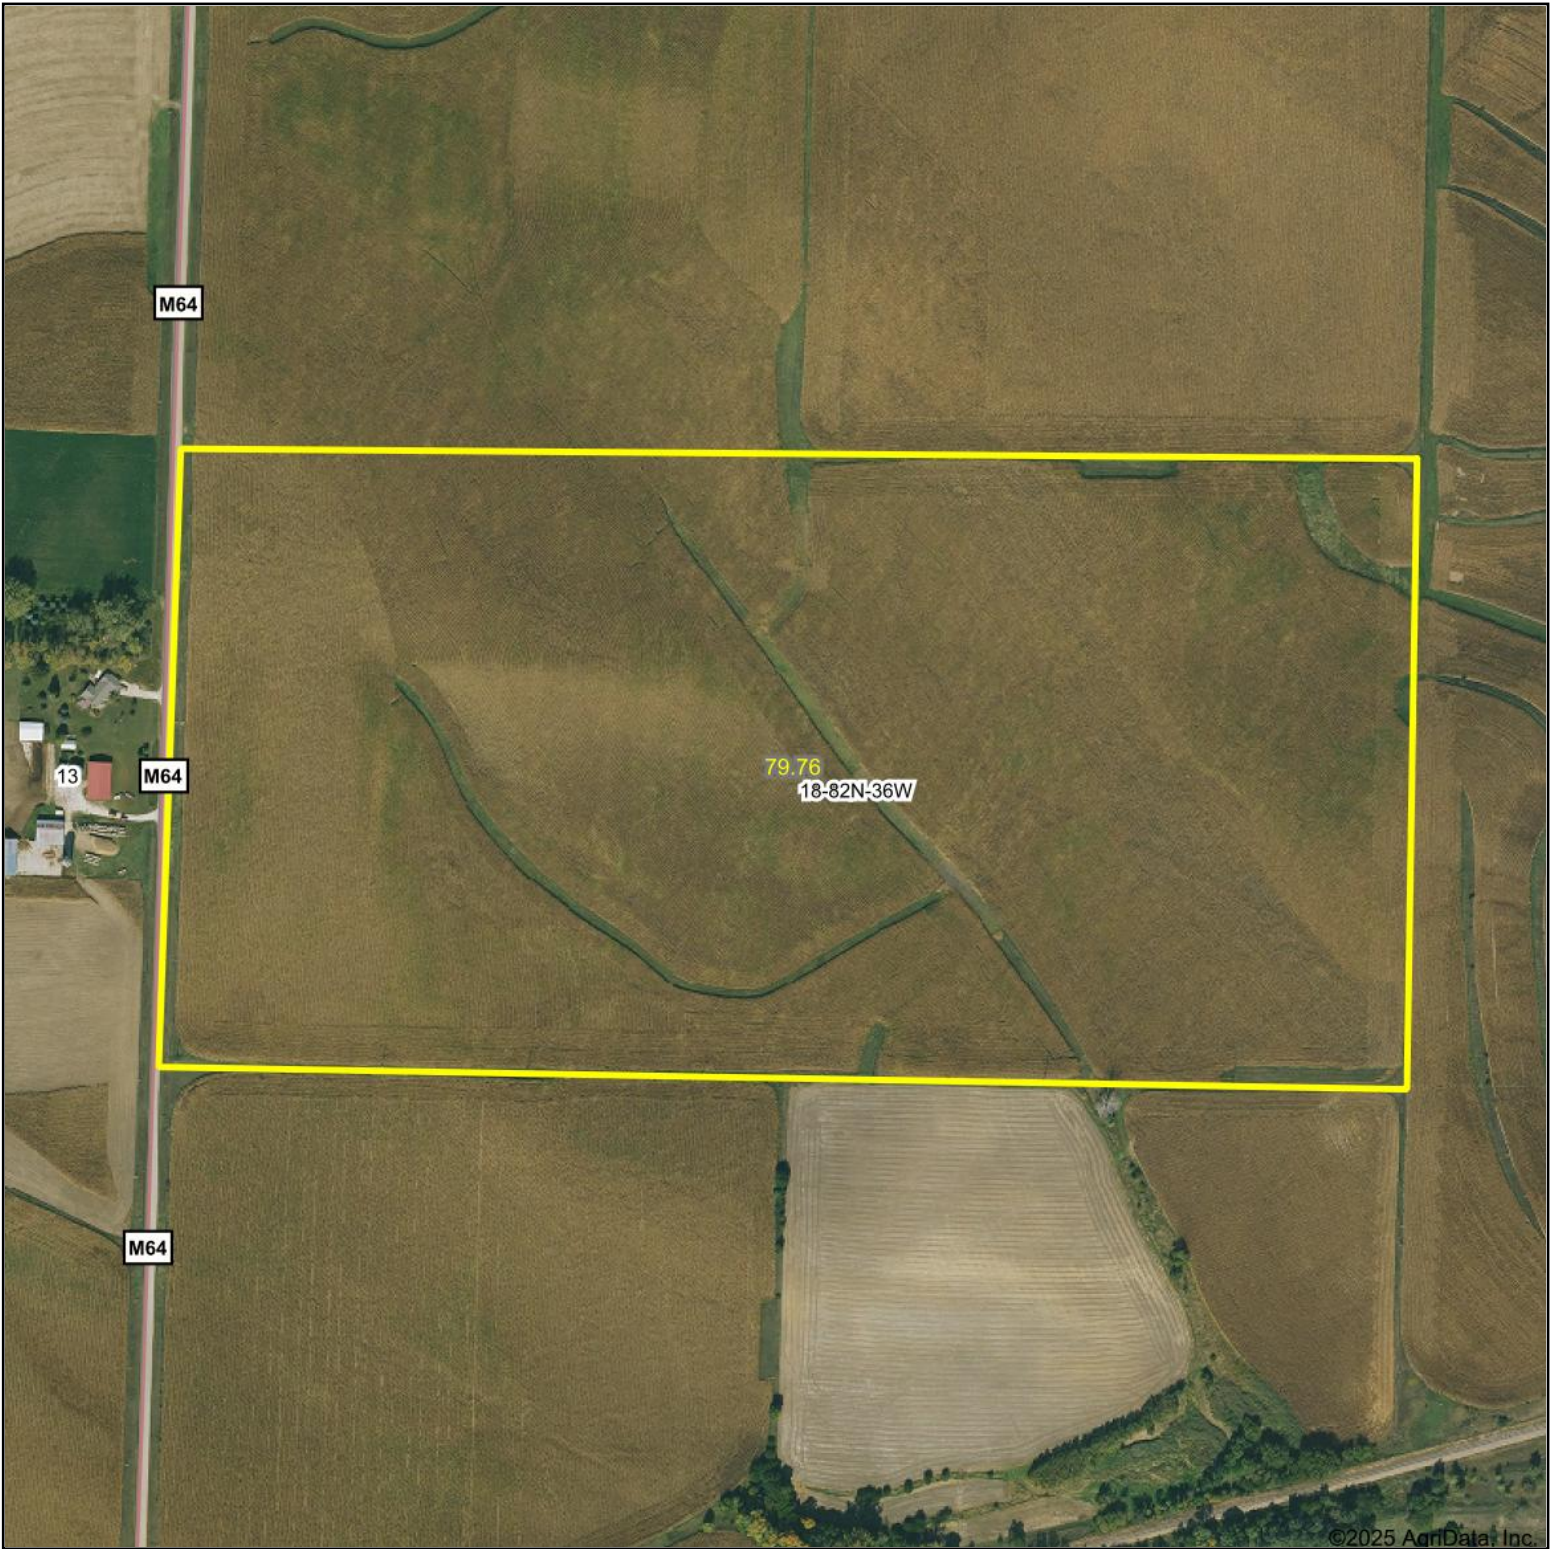

Aerial Map

©2025 AgriData, Inc.

**Hawkeye
Real Estate**

Boundary Center: 41° 54' 56.25, -95° 5' 16.22

**18-82N-36W
Carroll County
Iowa**

Maps Provided By:

© AgriData, Inc. 2023

www.AgriDataInc.com