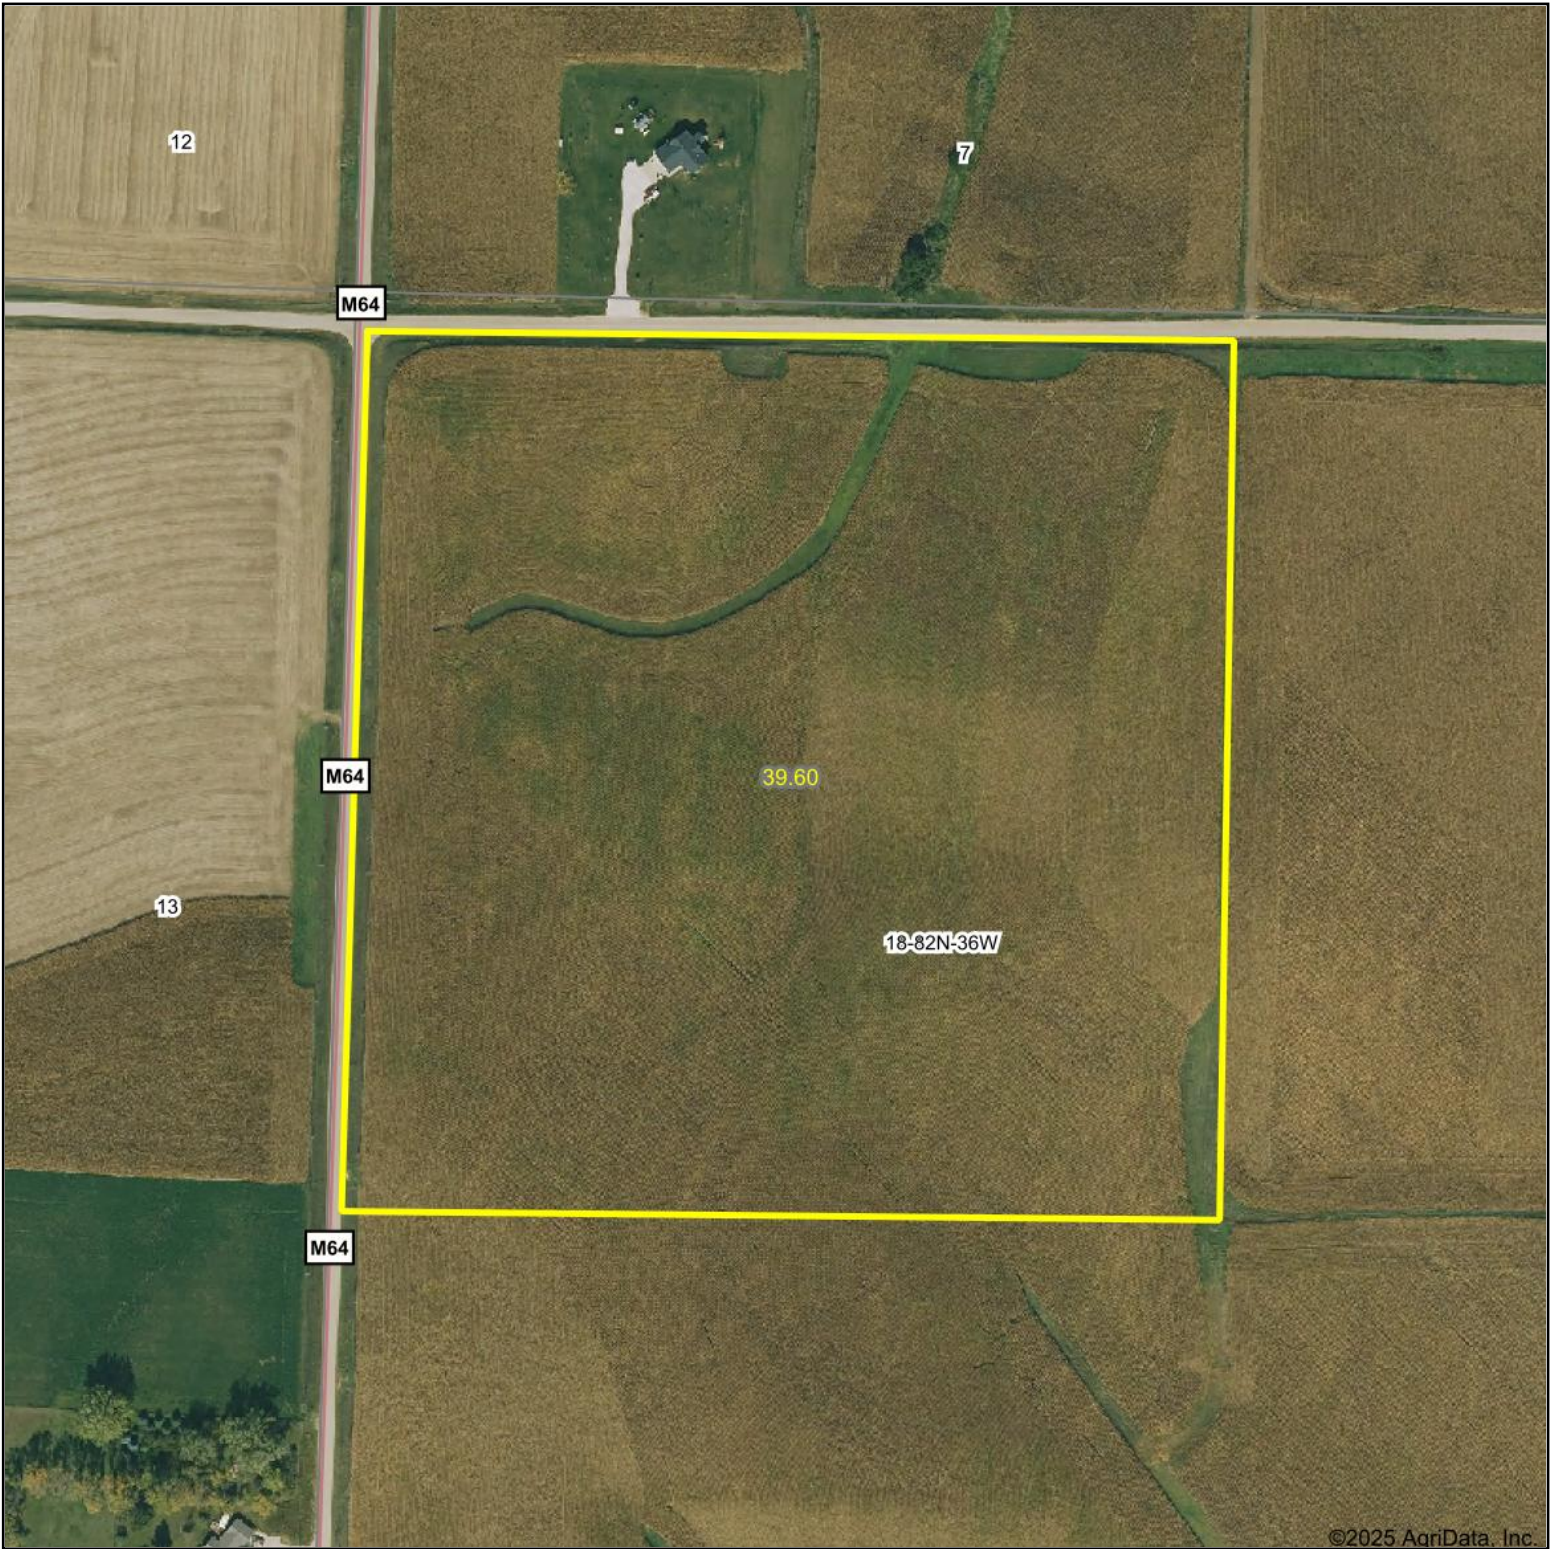

# Aerial Map

©2025 AgriData, Inc.

**Hawkeye  
Real Estate**

Boundary Center: 41° 55' 9.03, -95° 5' 24.78

**18-82N-36W  
Carroll County  
Iowa**

Maps Provided By:

© AgriData, Inc. 2023

www.AgriDataInc.com