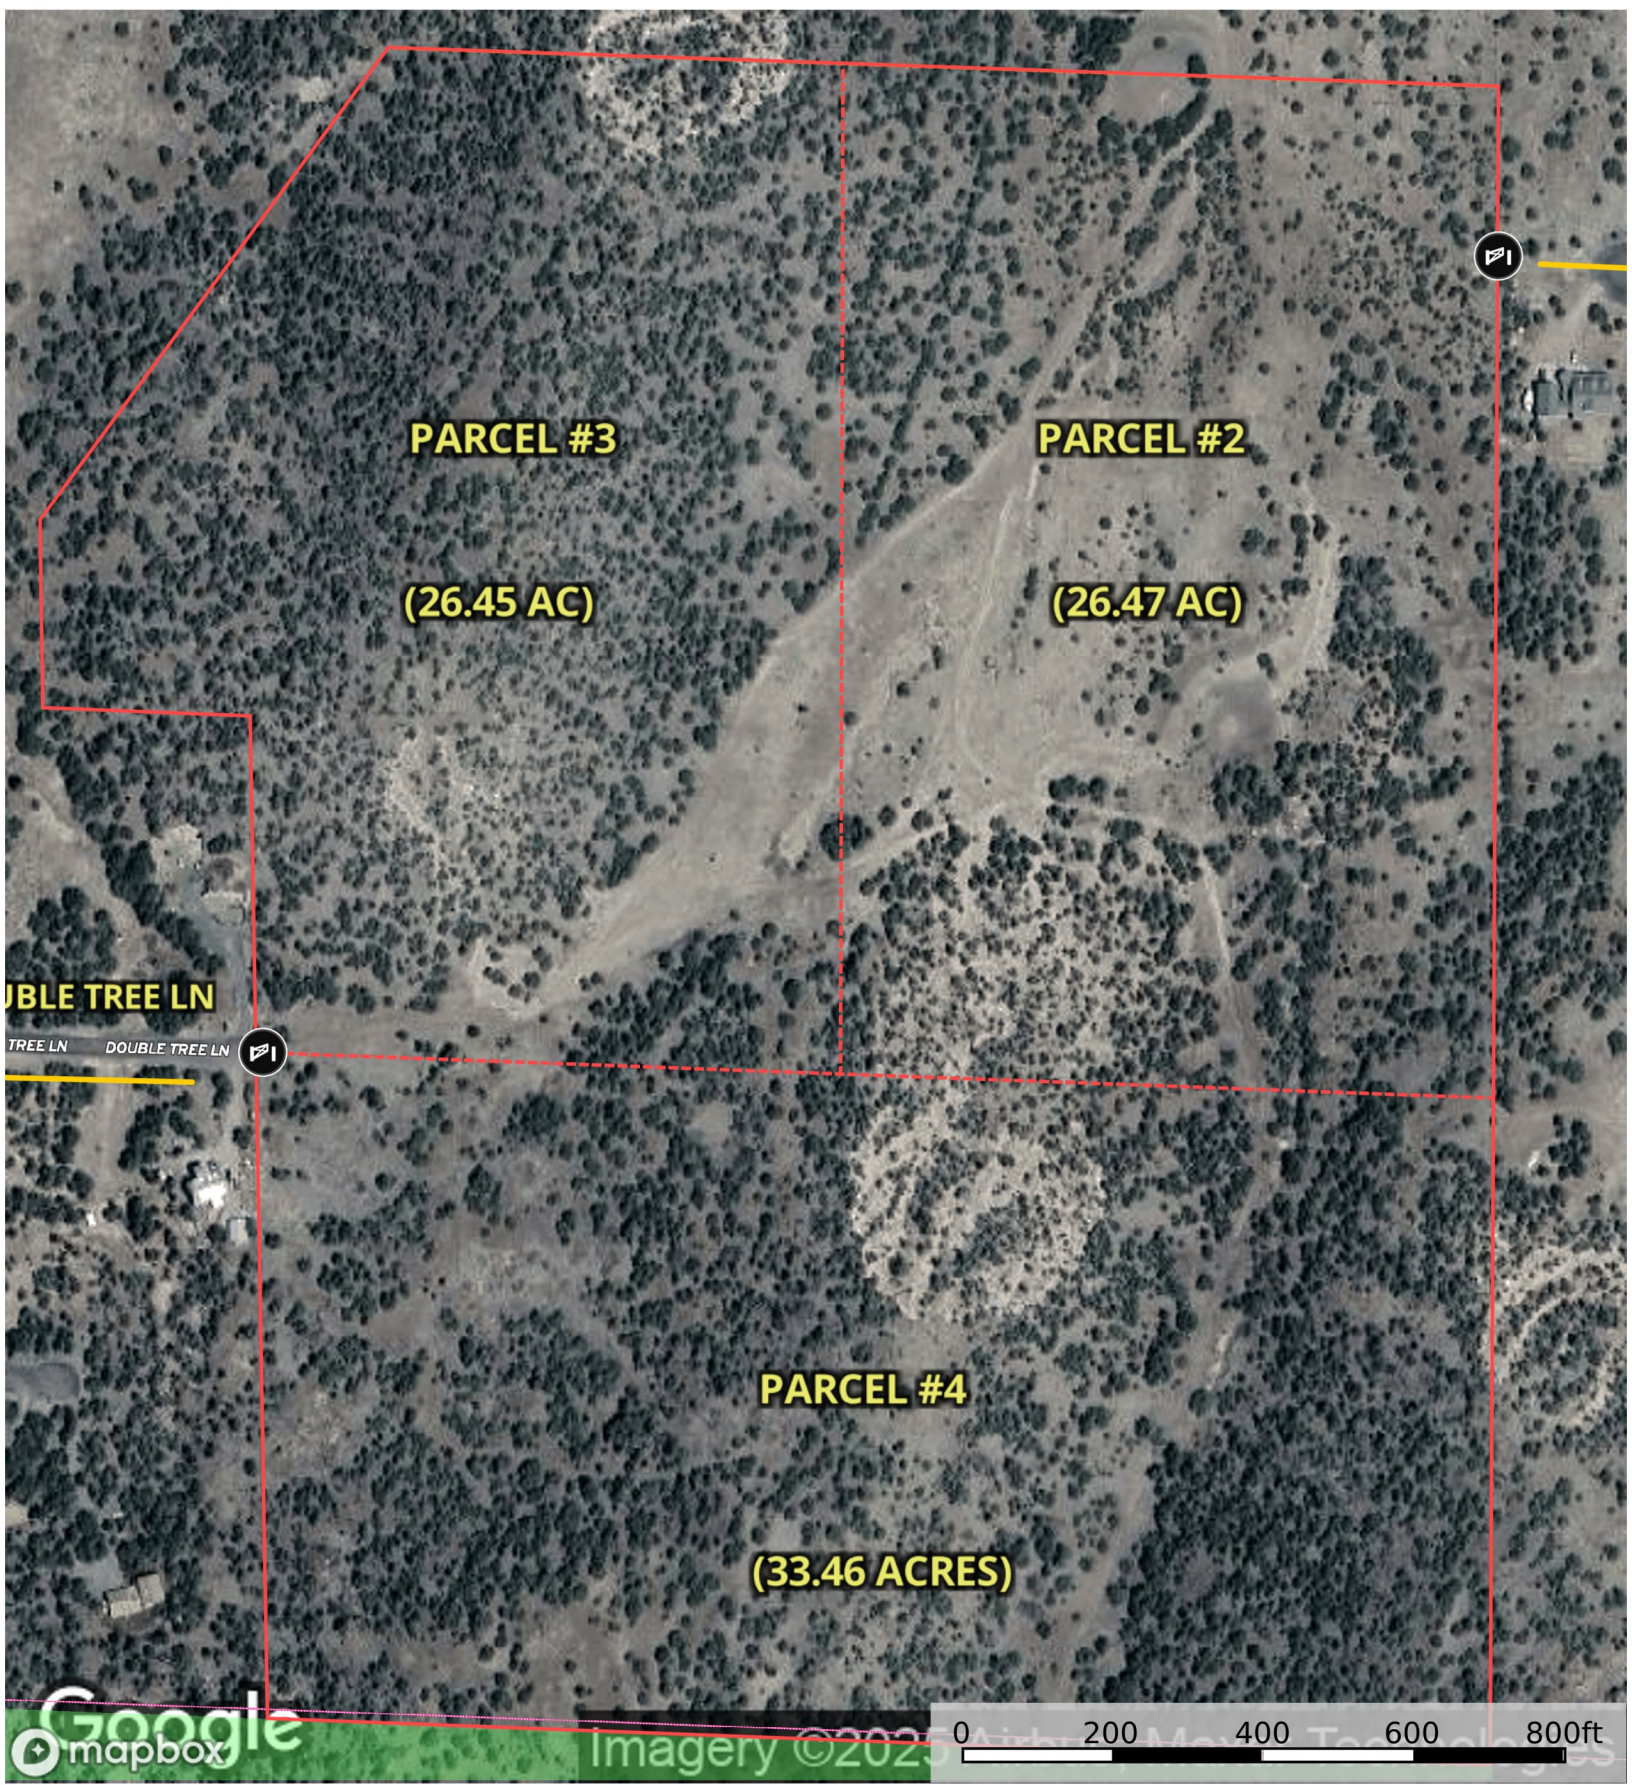

# Bigelow Estate Land

Apache County, Arizona, 86.38 AC +/-

- Gate
- Primary Road 1
- Direction
- Road / Trail 1
- Road / Trail 2
- Road / Trail
- Boundary
- Forest Service
- State Land
- Fish and Wildlife
- National Park
- Other
- BLM
- Local Government
- Aerodrome
- Heliport
- Seaport
- Glider Port
- Ultra Light
- Ballon Port