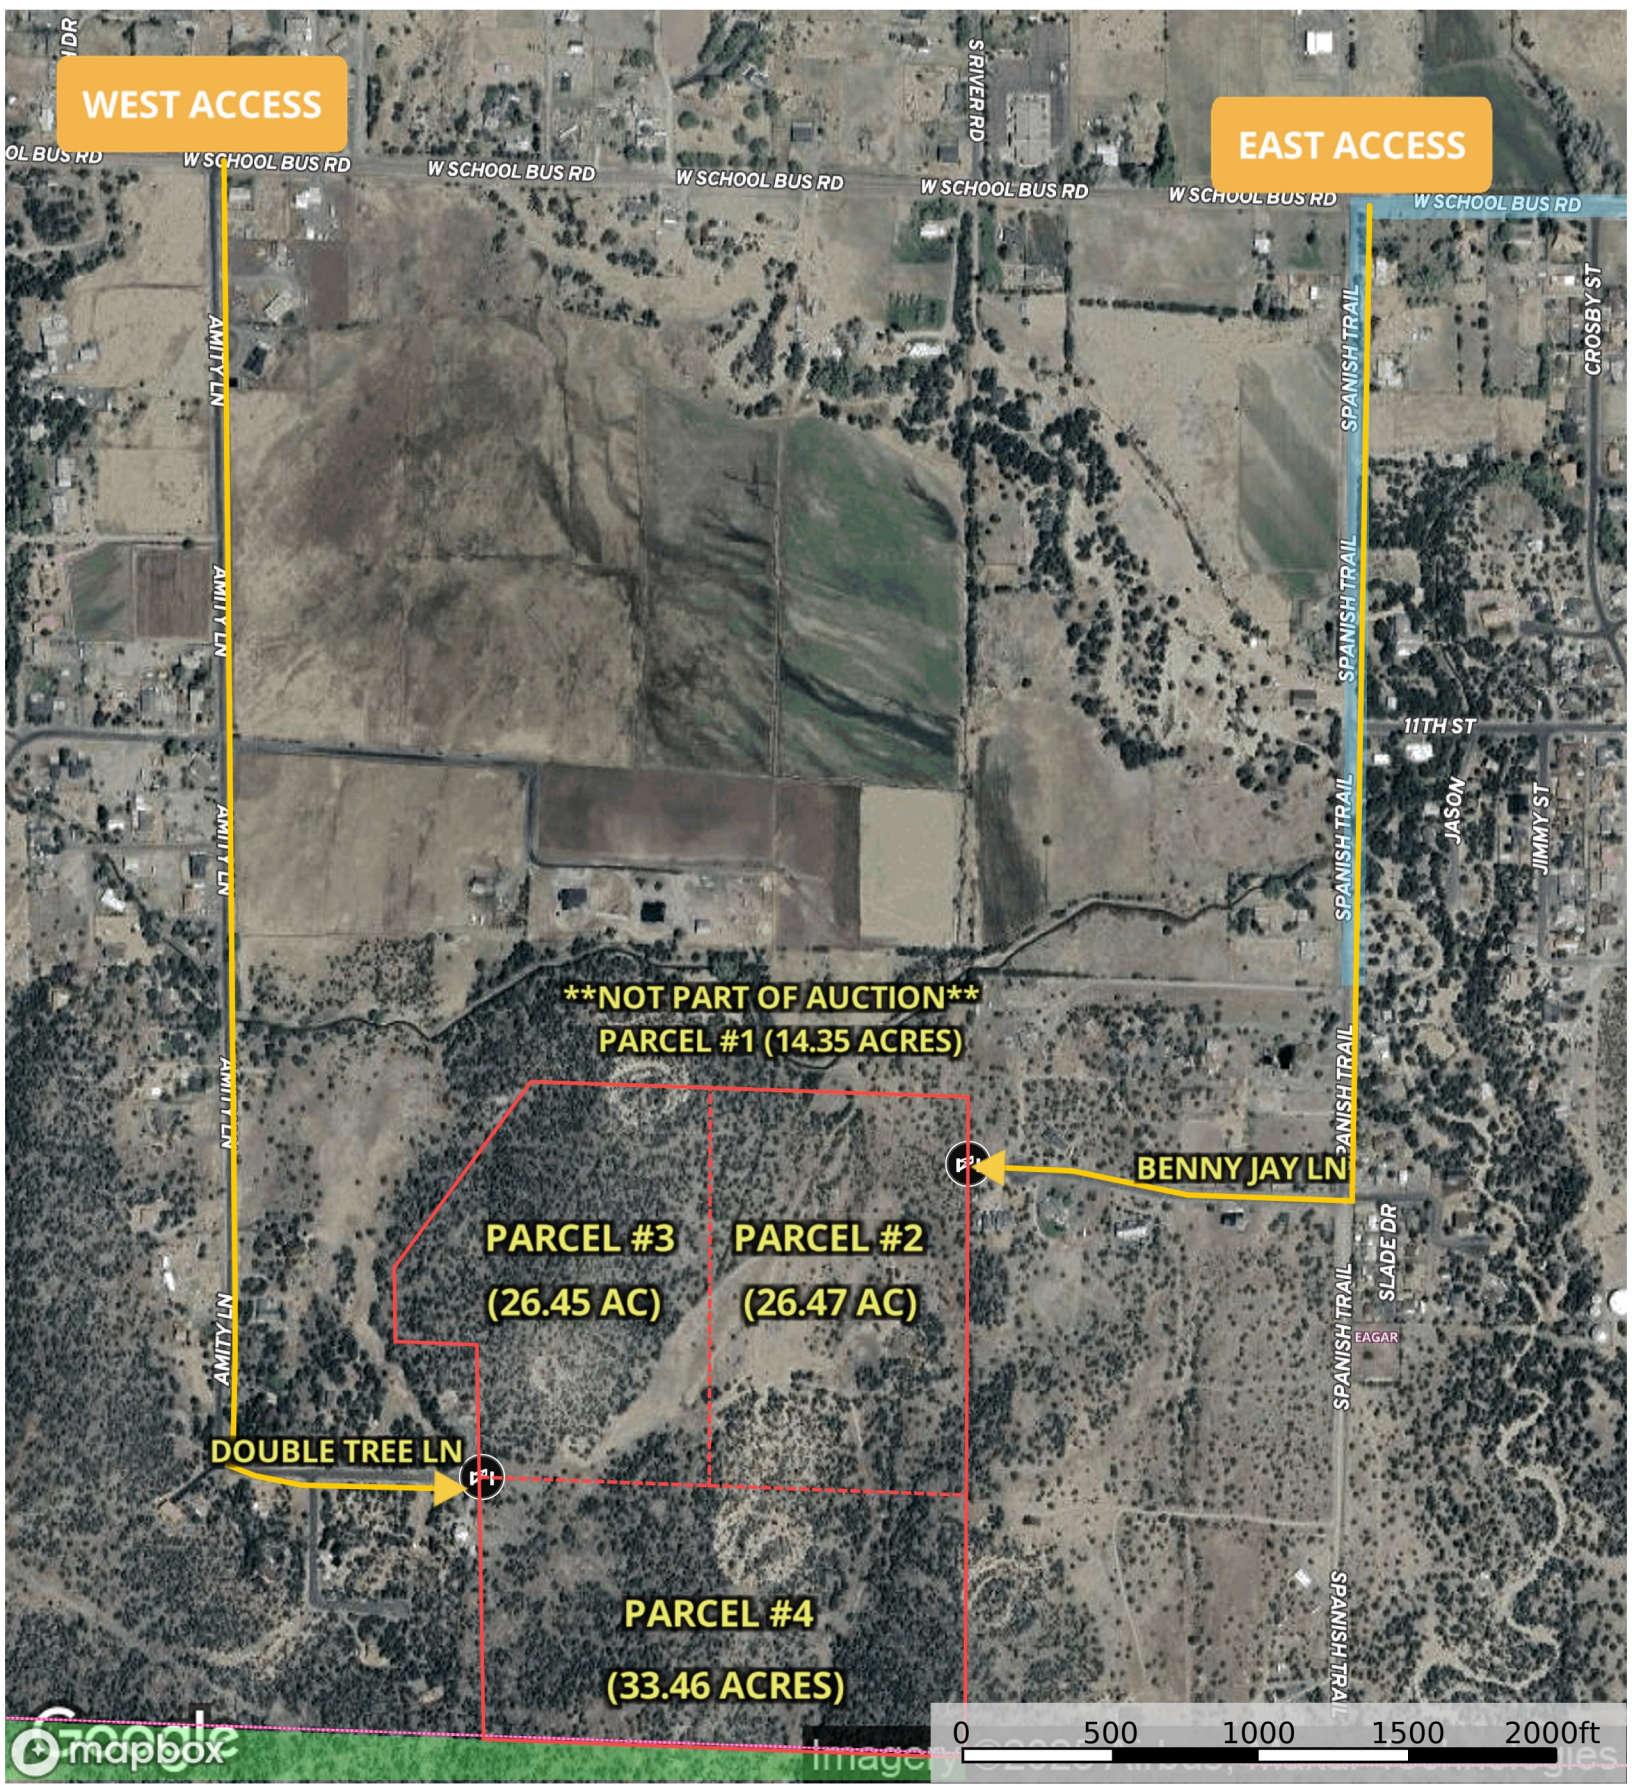

# Bigelow Estate Land

Apache County, Arizona, 86.38 AC +/-

- Gate
- Primary Road 1
- Direction
- Road / Trail 1
- Road / Trail 2
- Road / Trail
- Boundary
- Forest Service
- State Land
- Fish and Wildlife
- National Park
- Other
- BLM
- Local Government
- Aerodrome
- Heliport
- Seaport
- Glider Port
- Ultra Light
- Ballon Port