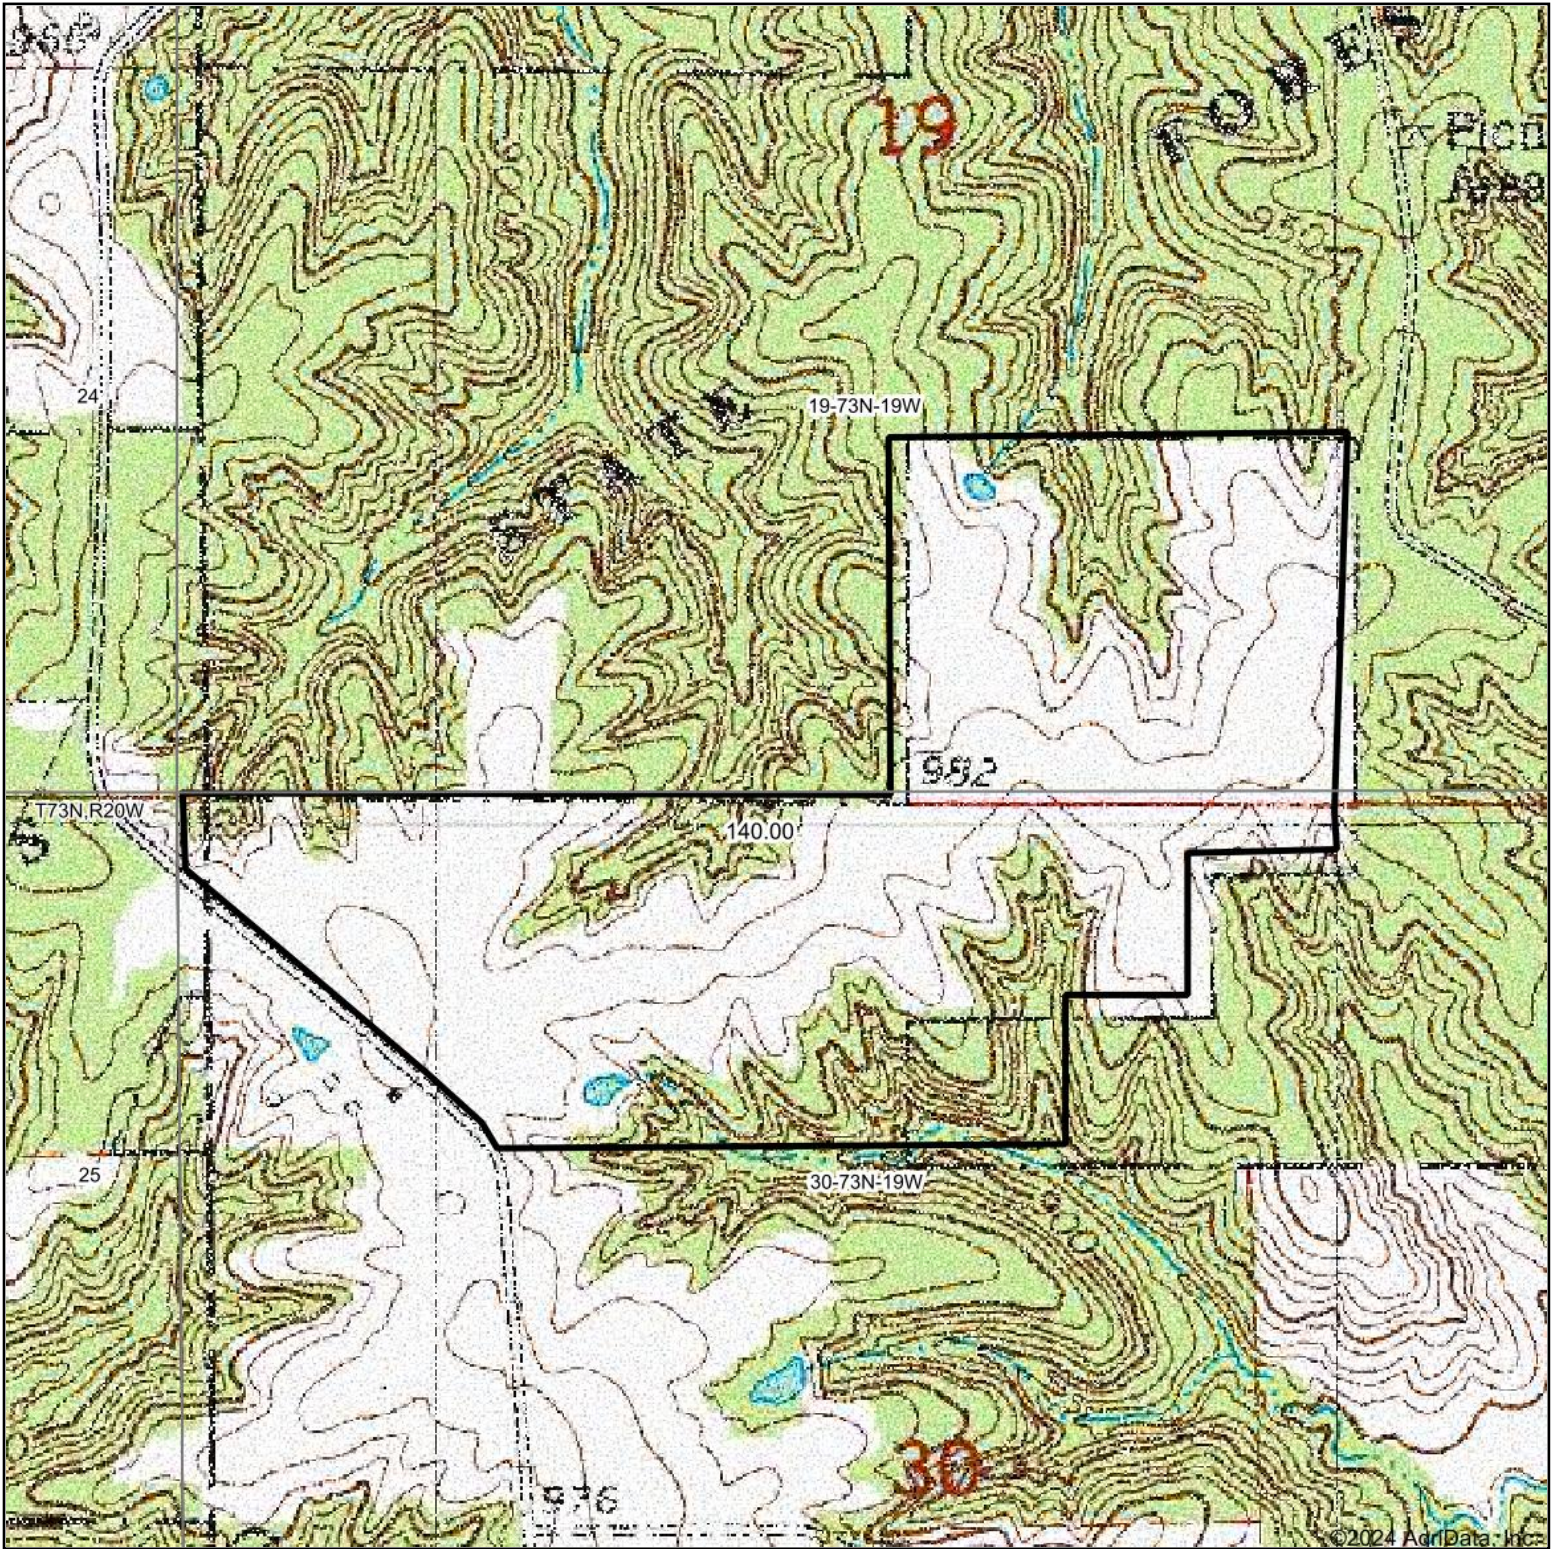

Topography Map

Boundary Lines Are Approximate

Hawkeye Farm Mgmt & Real Estate

United Country
Real Estate
22 N Main, Albia IA Phone: 641-932-7796
Email: hawkeye@uciowa.com
On the web: www.uciowa.com
www.iowawhitetailfarms.com

Maps Provided By:

surety
CUSTOMIZED ONLINE MAPPING

© AgriData, Inc. 2023 www.AgrIDataInc.com

Map Center: 41° 6' 12.69, -93° 5' 27.47

0ft 803ft 1606ft

19-73N-19W
Monroe County
Iowa

9/18/2024