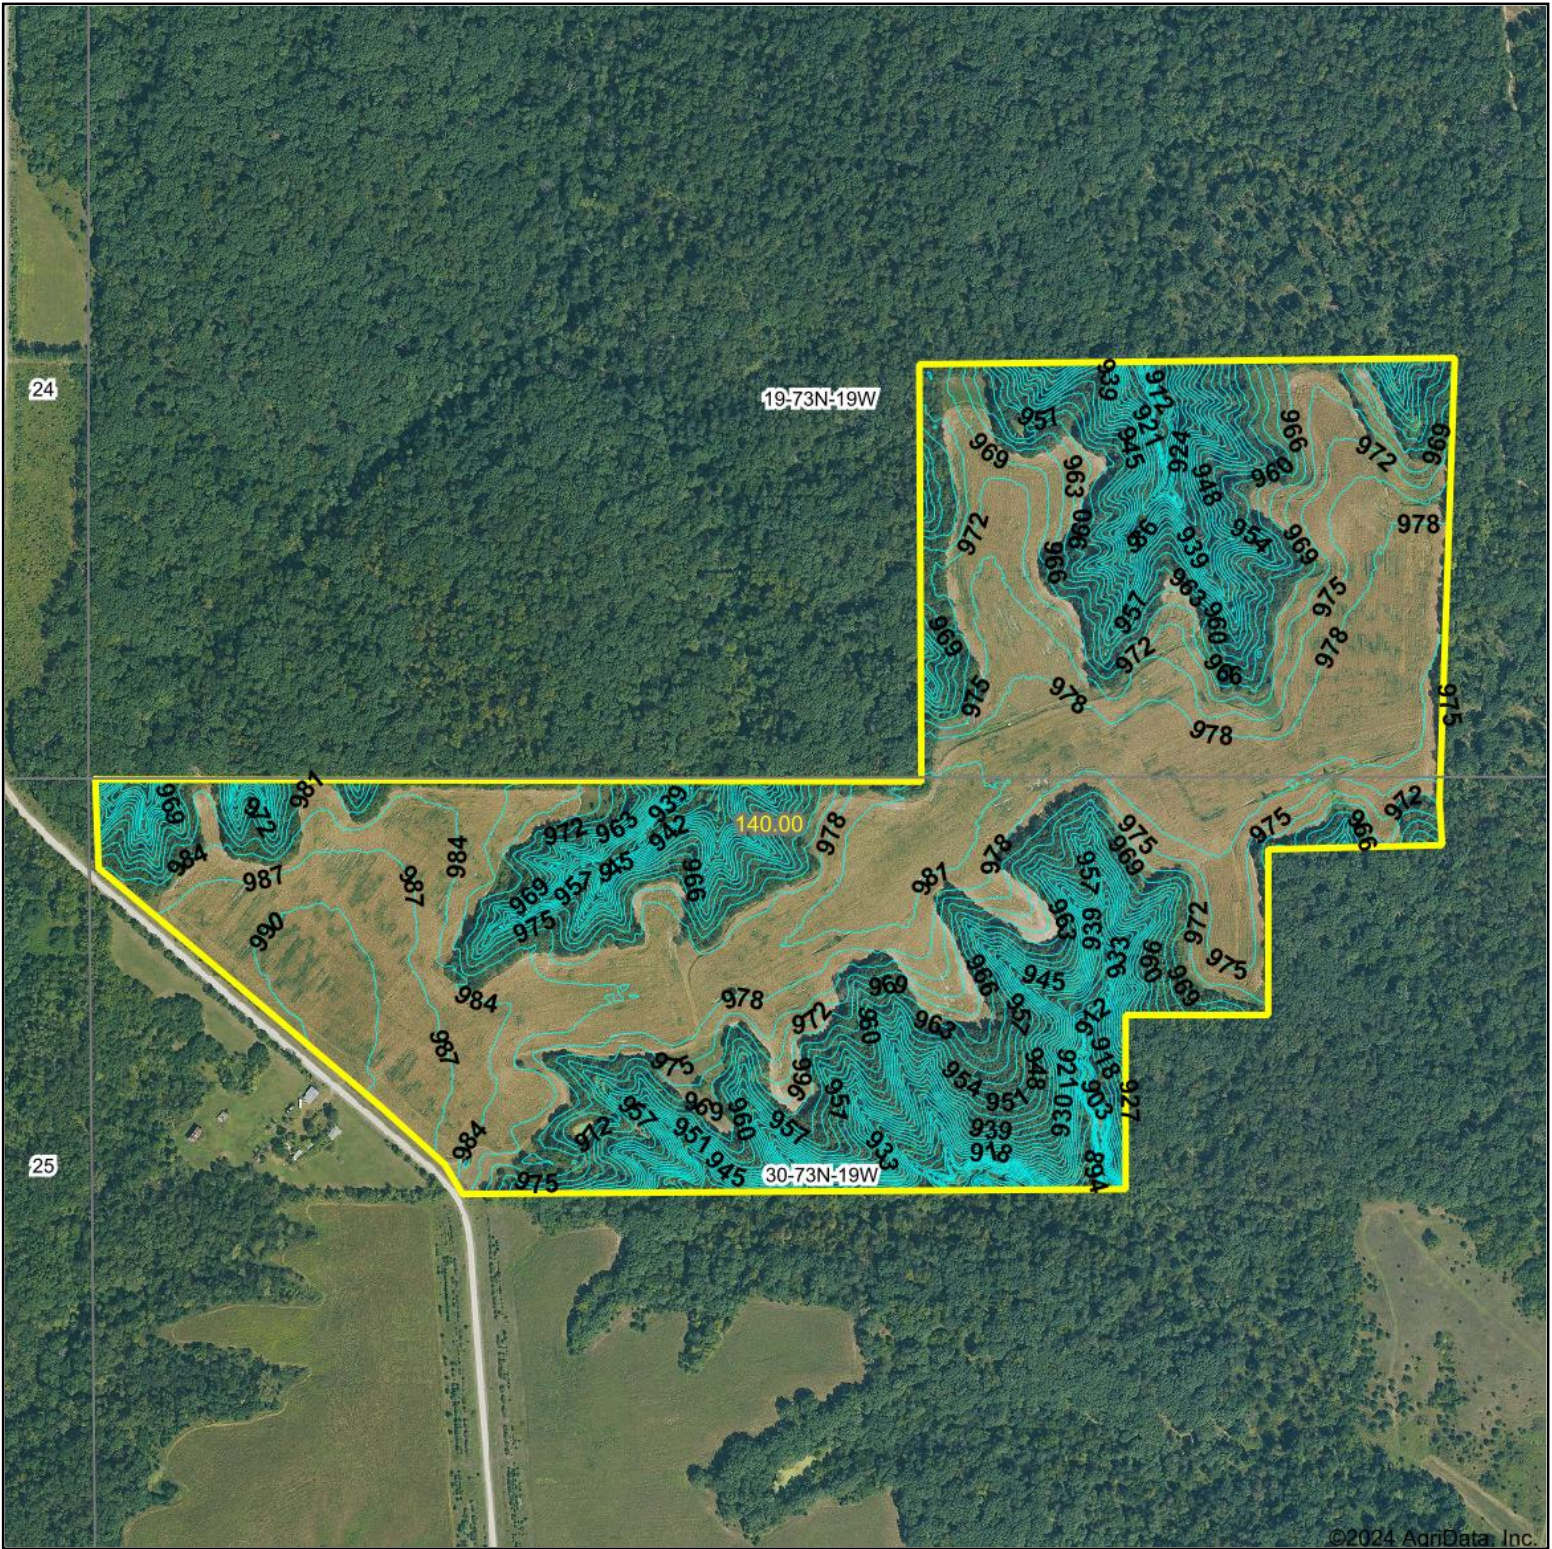

Topography Contours

Boundary Lines Are Approximate

©2024 AgriData, Inc.

Hawkeye Farm Mgmt & Real Estate

Maps Provided By:

© AgriData, Inc. 2023 www.AgriDataInc.com

Source: USGS 3 meter dem

Interval(ft): 3.0

Min: 871.9

Max: 992.0

Range: 120.1

Average: 967.8

Standard Deviation: 18.86 ft

0ft 688ft 1376ft

9/18/2024

19-73N-19W
Monroe County
Iowa

Boundary Center: 41° 6' 12.18, -93° 5' 27.99