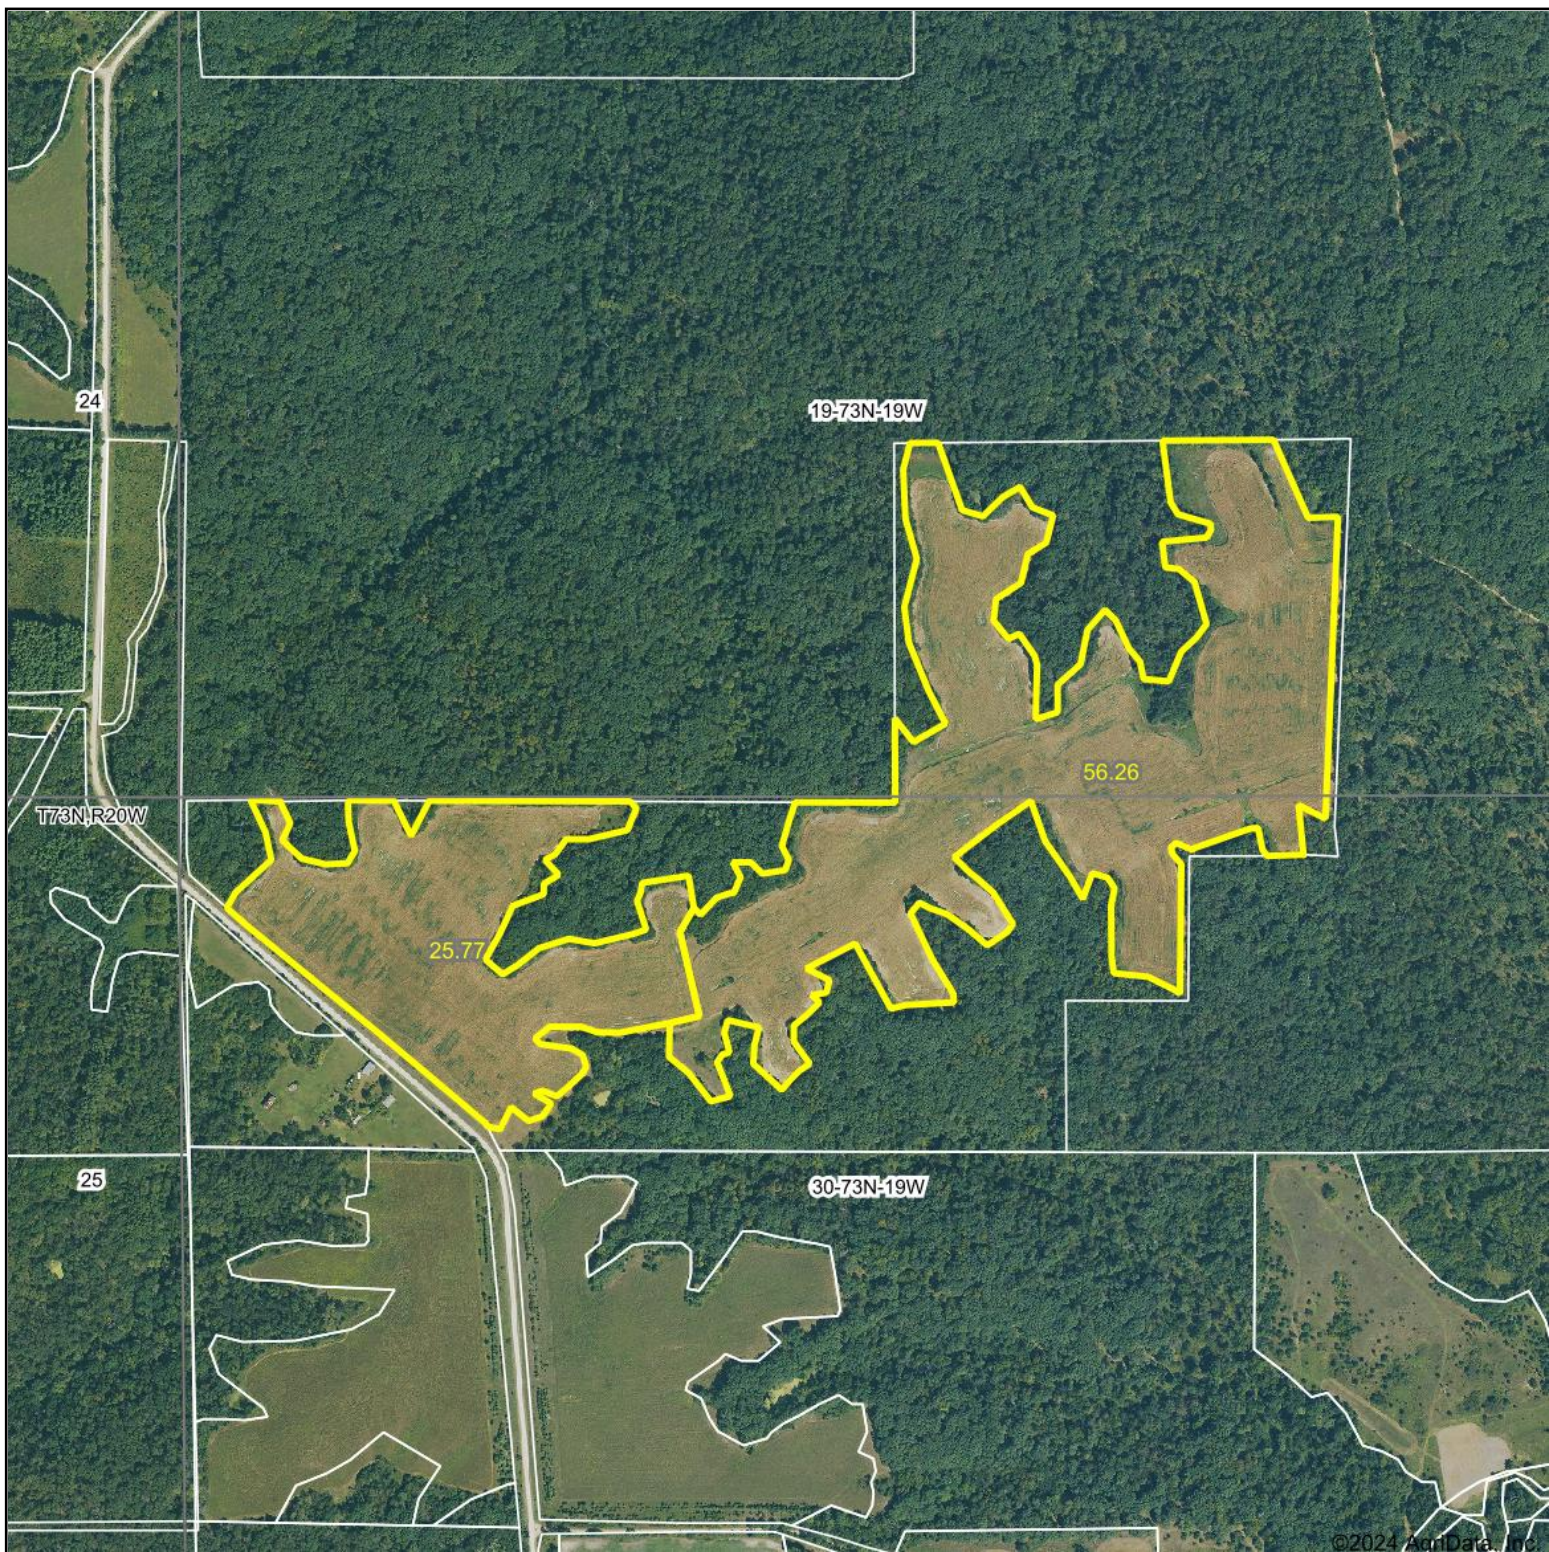

Aerial Map

Boundary Lines Are Approximate

©2024 AgriData, Inc.

Hawkeye Farm Mgmt & Real Estate

Boundary Center: 41° 6' 12.56, -93° 5' 27.26

19-73N-19W
Monroe County
Iowa

Maps Provided By:

© AgriData, Inc. 2023 www.AgriDataInc.com

9/18/2024