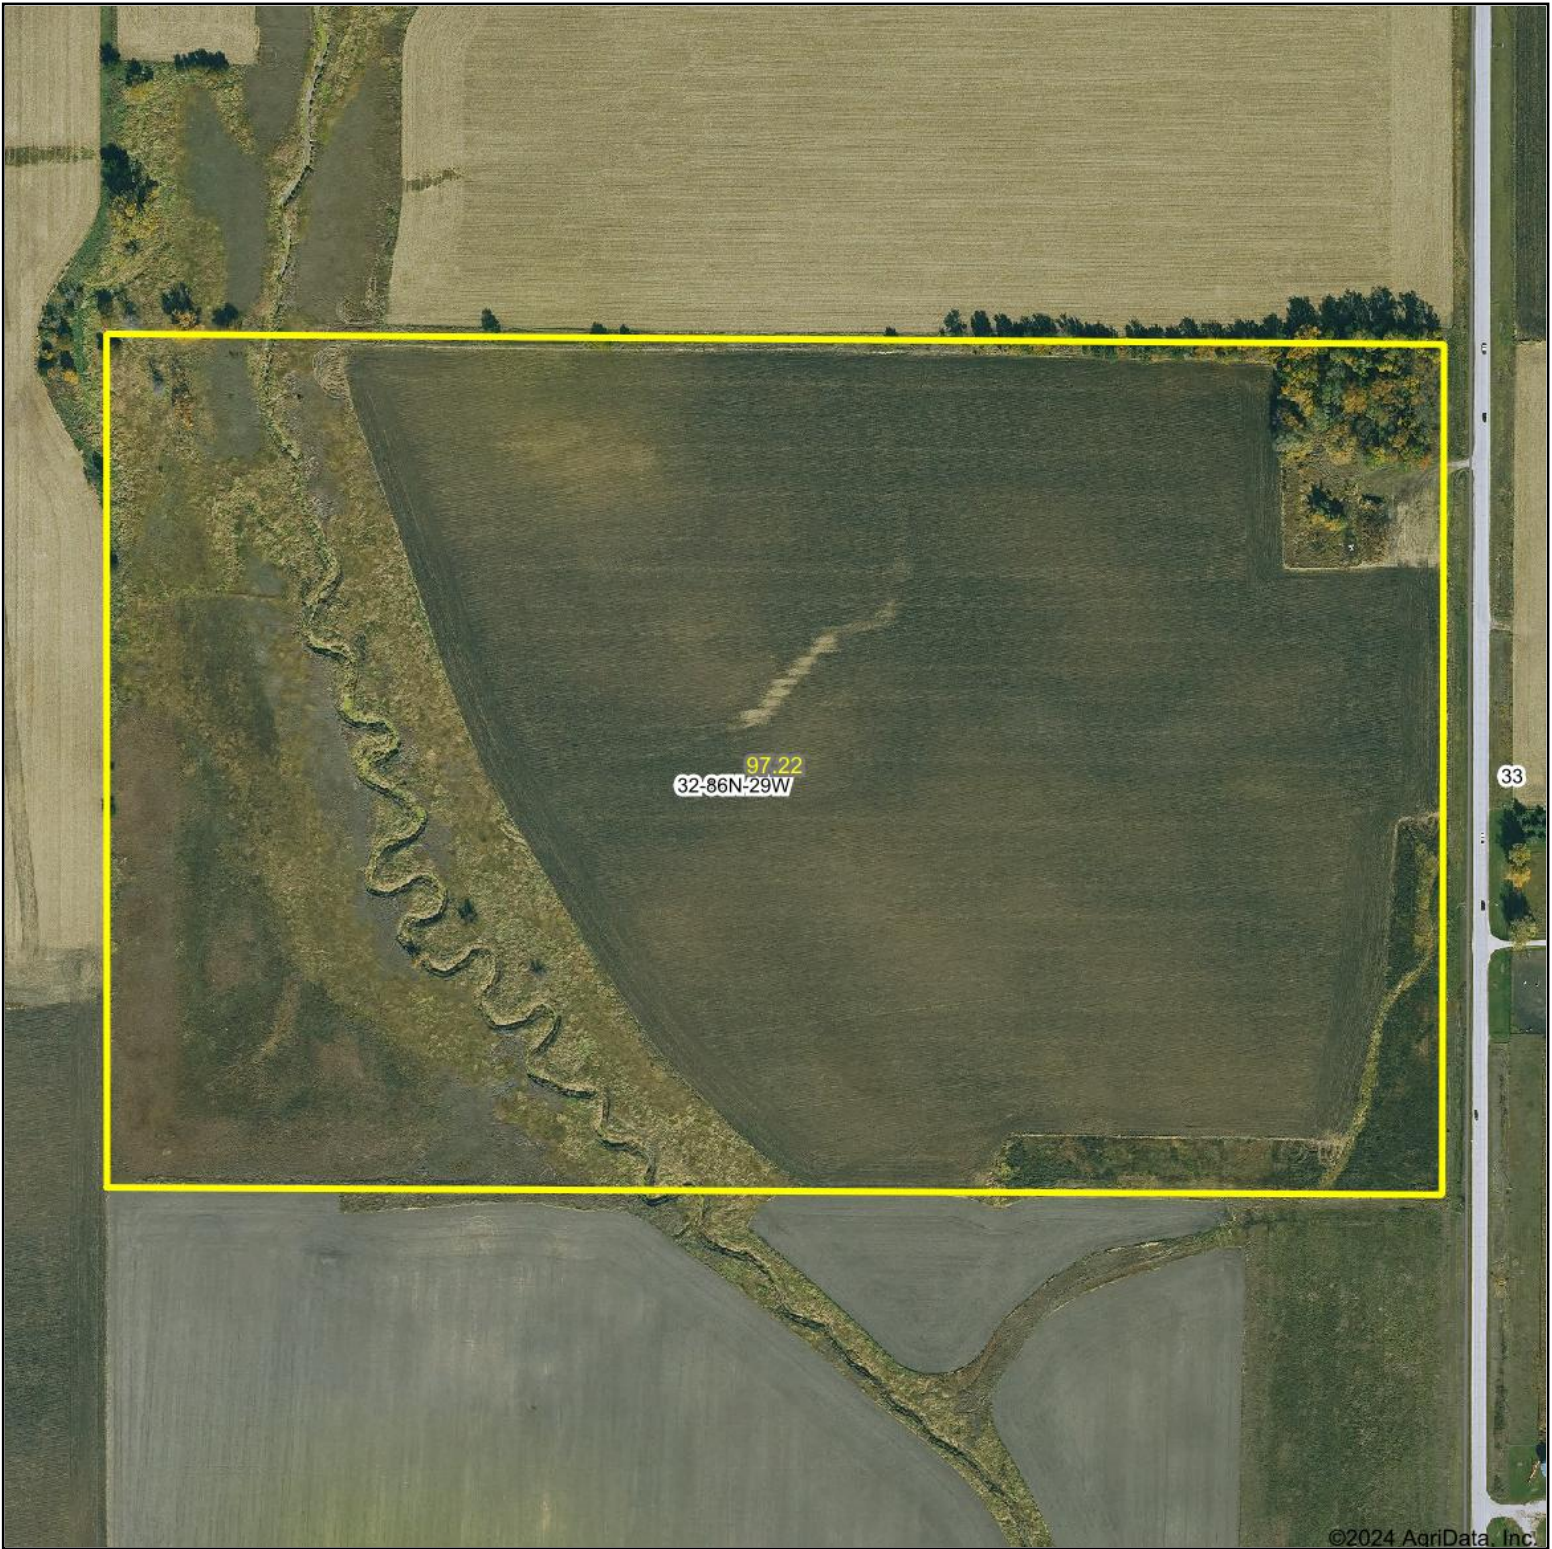

Aerial Map

©2024 AgriData, Inc.

Hawkeye Farm Mgmt & Real Estate

Boundary Center: 42° 13' 6.29, -94° 14' 51

0ft 425ft 851ft

32-86N-29W
Webster County
Iowa

Maps Provided By:

© AgriData, Inc. 2023 www.AgriDataInc.com

8/1/2024