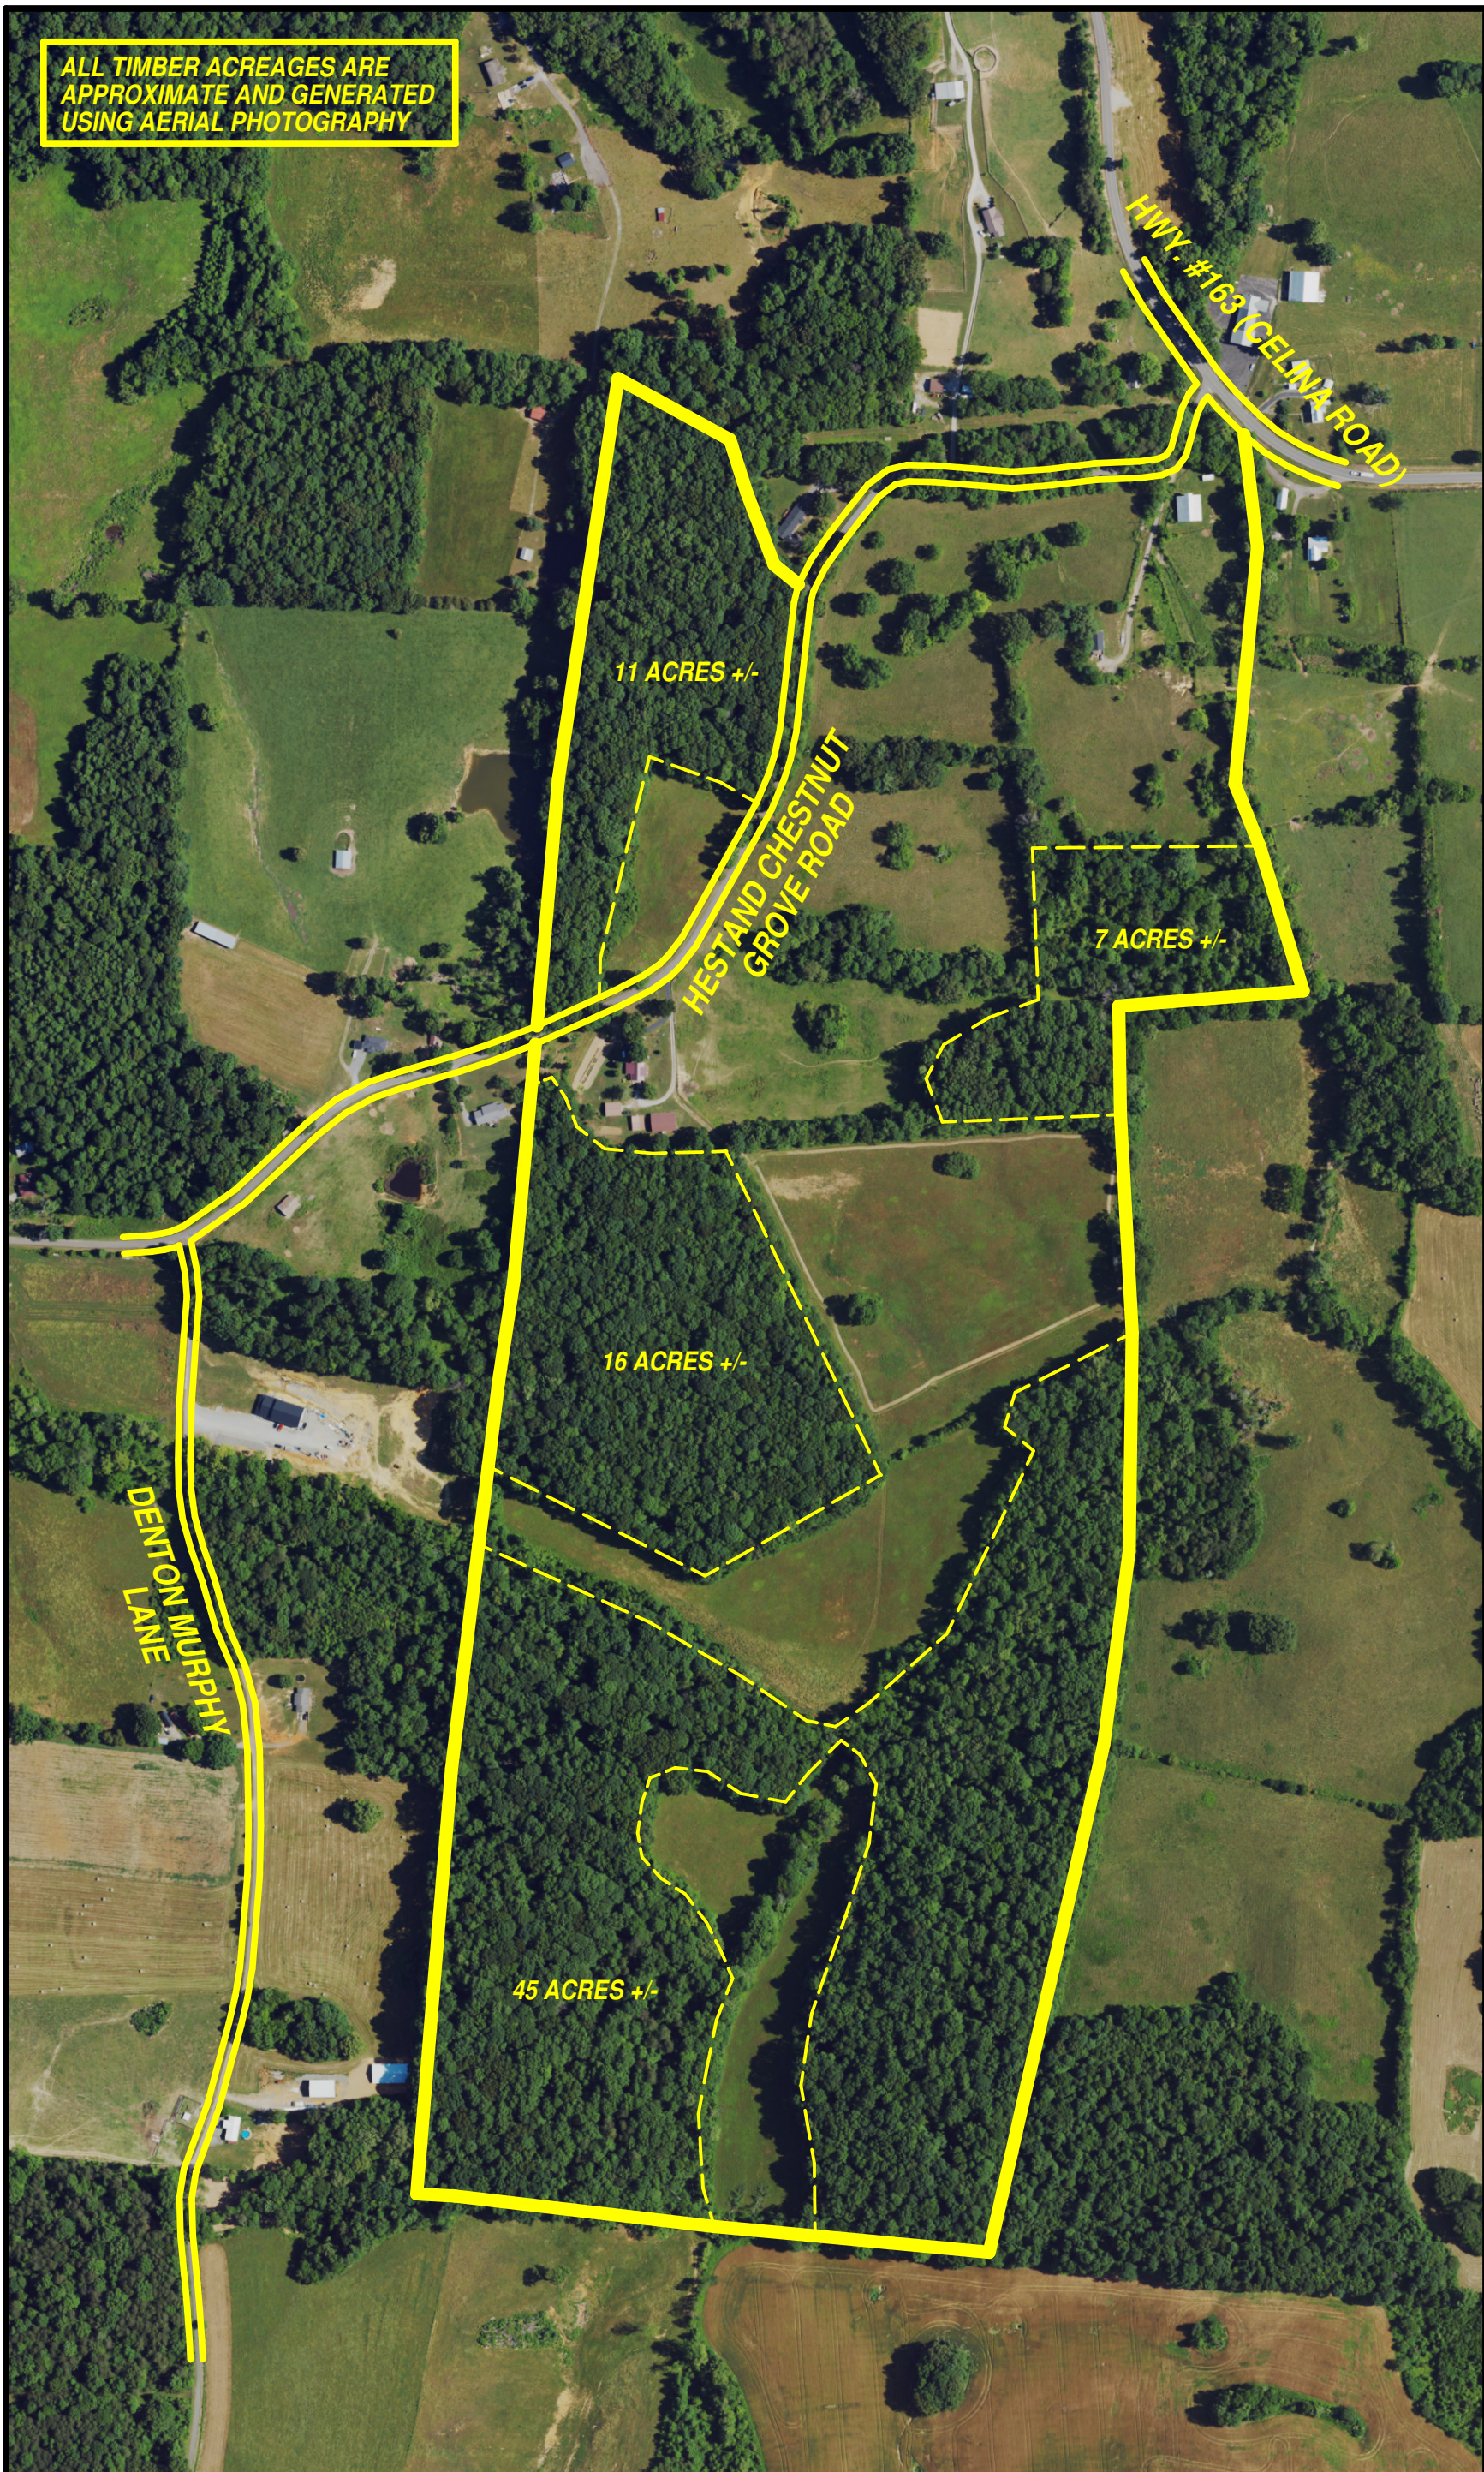

ALL TIMBER ACREAGES ARE APPROXIMATE AND GENERATED USING AERIAL PHOTOGRAPHY

11 ACRES +/-

HESTAND CHESTNUT GROVE ROAD

7 ACRES +/-

16 ACRES +/-

DENTON MURPHY LANE

45 ACRES +/-