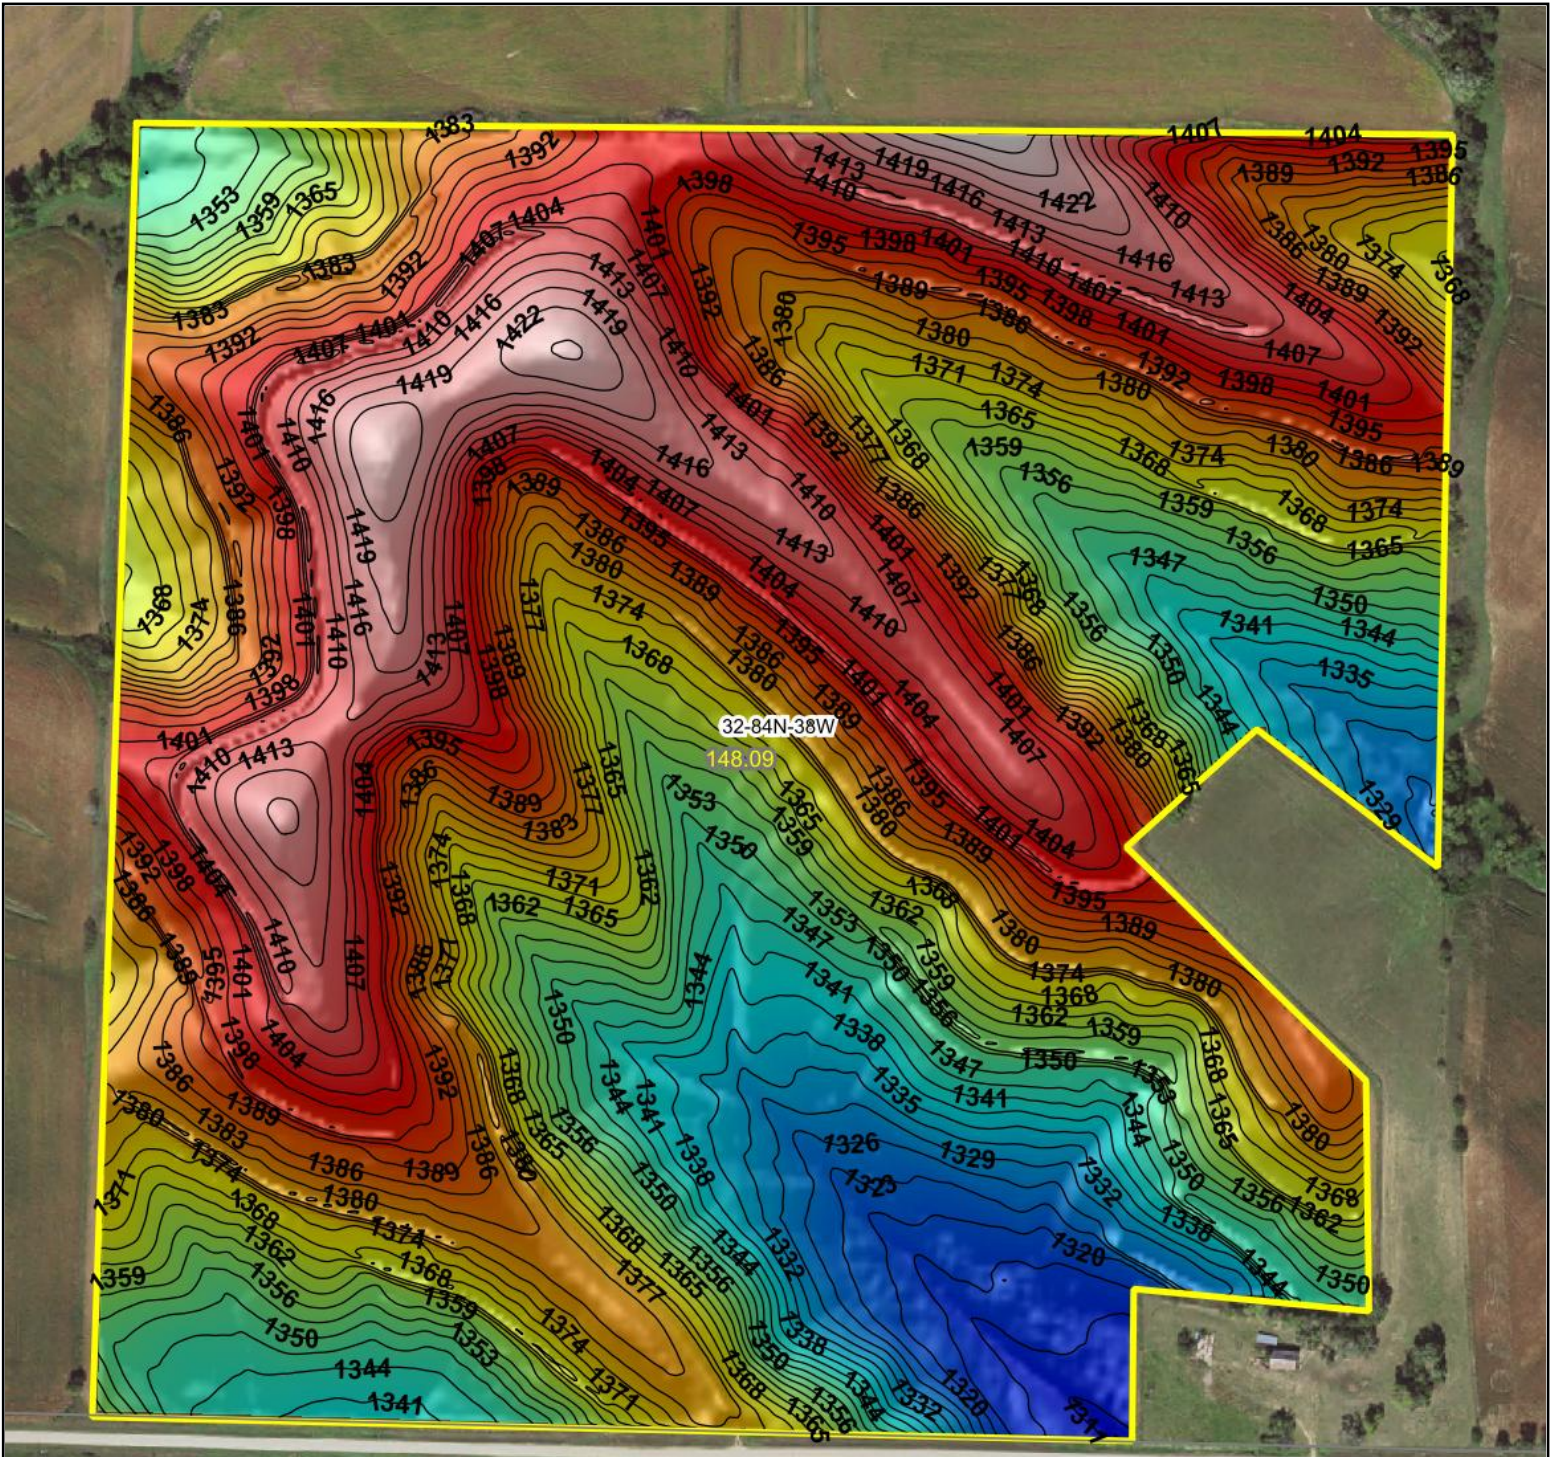

Topography Hillshade

5

©2023 AgriData, Inc.

Source: USGS 3 meter dem

Interval(ft): 3

Min: 1,308.8

Max: 1,430.8

Range: 122.0

Average: 1,376.1

Standard Deviation: 27.56 ft

9/28/2023

32-84N-38W
Crawford County
Iowa

Boundary Center: 42° 2' 25.35, -95° 17' 41.29

Hawkeye Farm Mgmt & Real Estate

Maps Provided By:

© AgriData, Inc. 2023

www.AgriDataInc.com