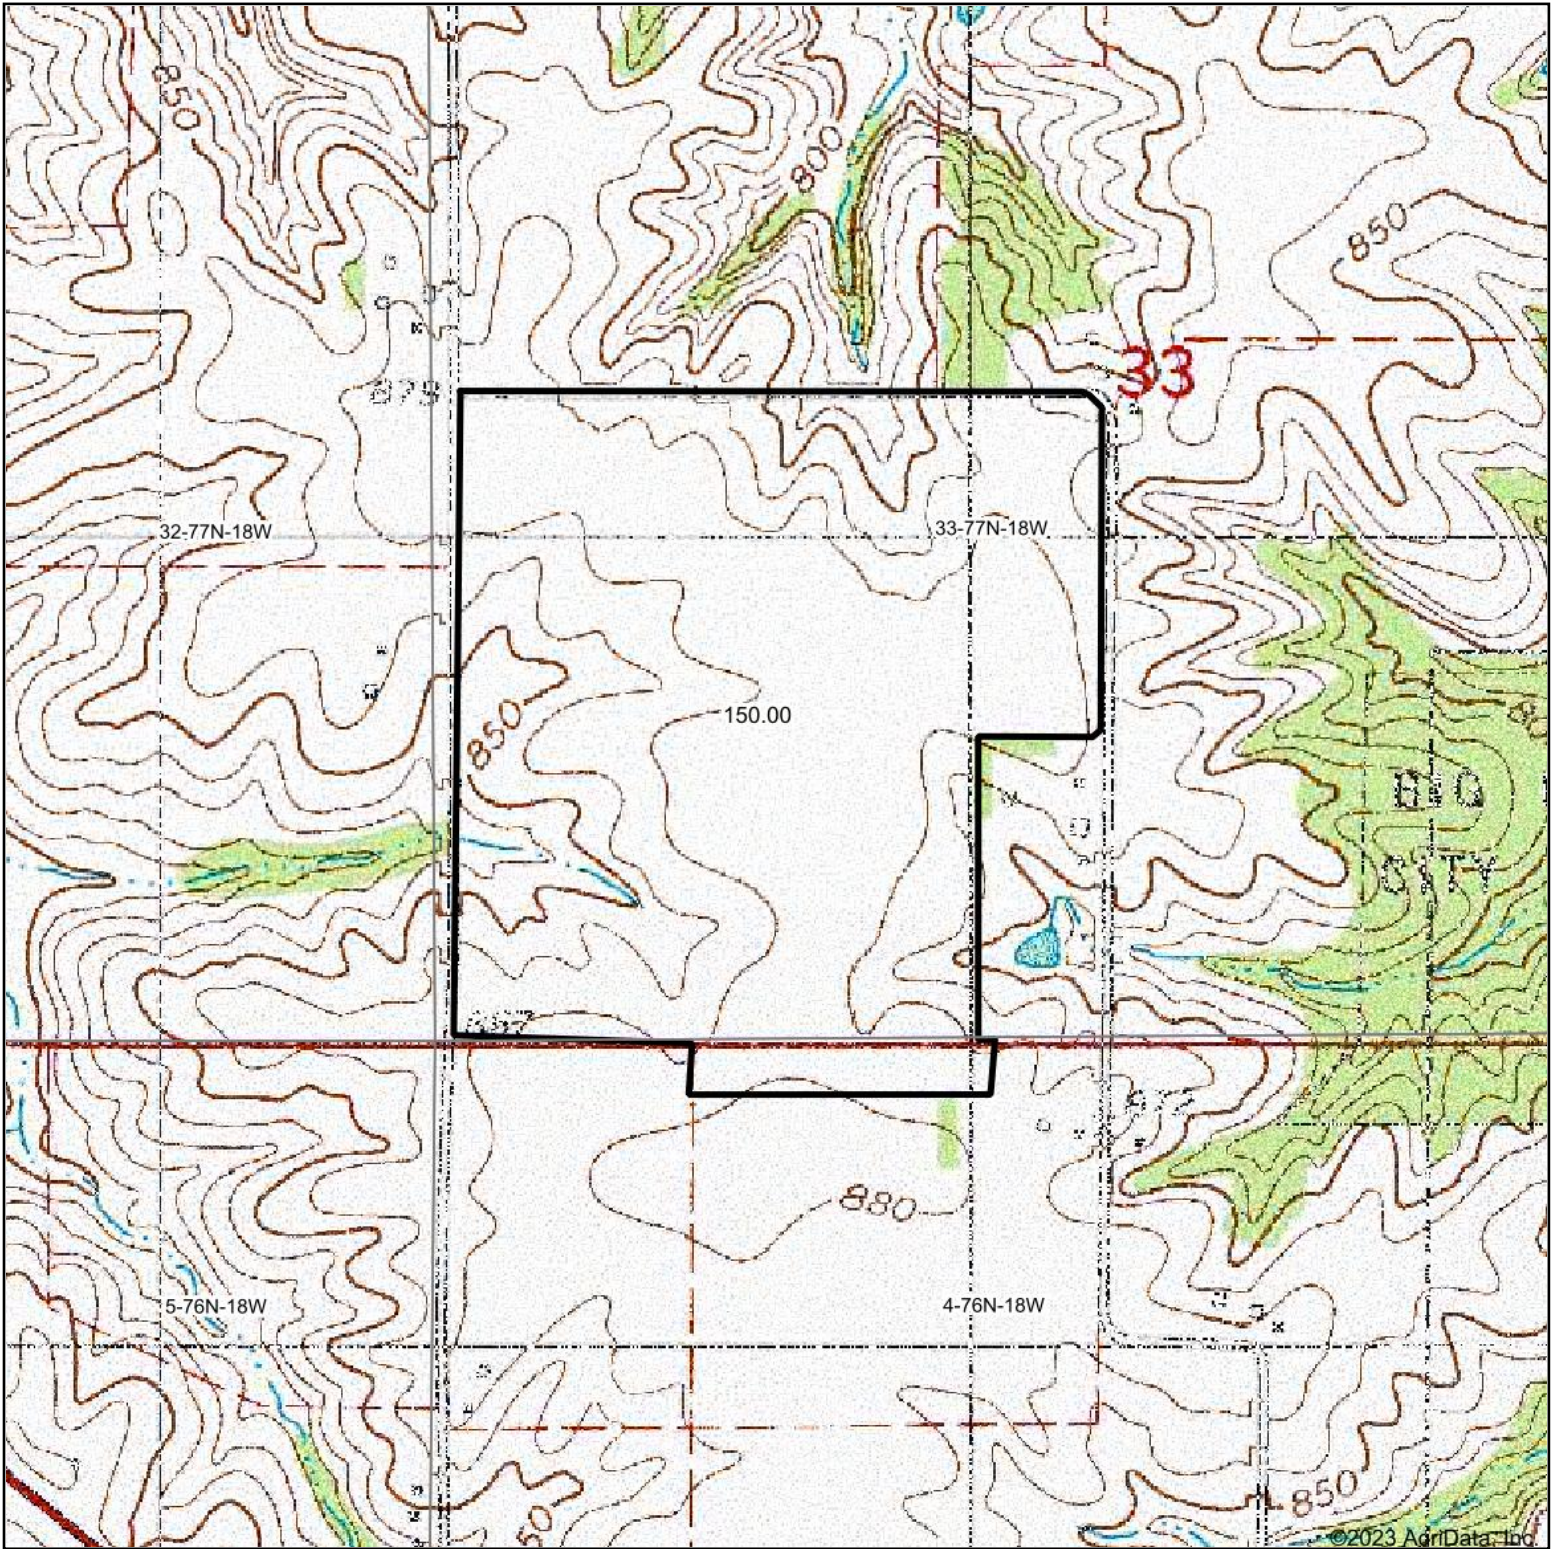

Topography Map

Hawkeye Farm Mgmt & Real Estate

United Country Real Estate
22 N Main, Albia IA Phone: 641-932-7796
Email: hawkeye@uciowa.com
On the web: www.uciowa.com
www.iowawhitetailfarms.com

Maps Provided By:

surety
CUSTOMIZED ONLINE MAPPING

© AgriData, Inc. 2023 www.AgriDataInc.com

Map Center: 41° 25' 29.05, -92° 56' 35.5

33-77N-18W
Marion County
Iowa

0ft 895ft 1790ft

8/9/2023