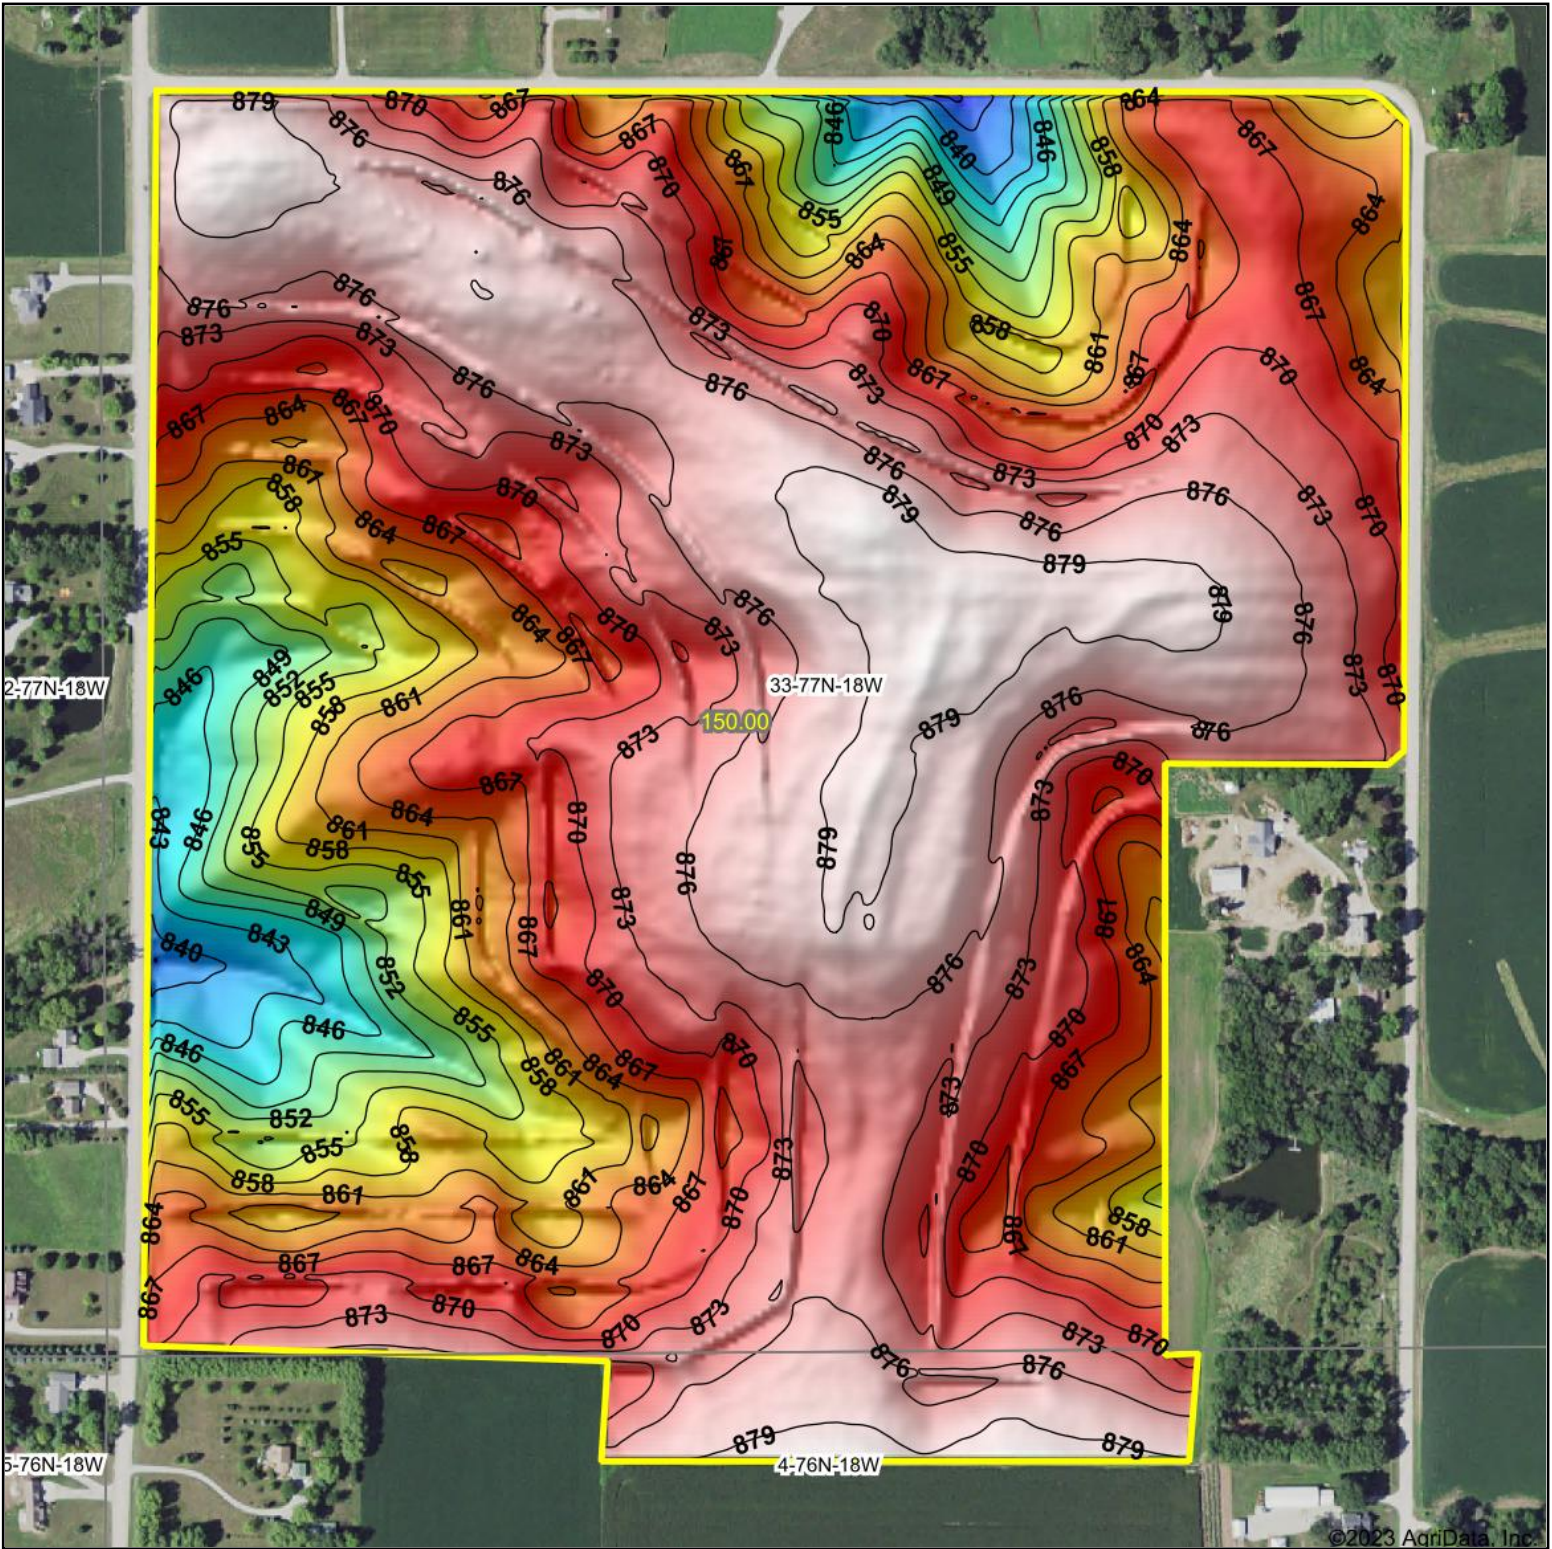

Topography Hillshade

Source: USGS 3 meter dem

Interval(ft): 3

Min: 832.8

Max: 880.5

Range: 47.7

Average: 868.0

Standard Deviation: 9.65 ft

8/9/2023

33-77N-18W
Marion County
Iowa

Boundary Center: 41° 25' 30.38, -92° 56' 35.39

Hawkeye Farm Mgmt & Real Estate

Maps Provided By:

© AgriData, Inc. 2023 www.AgriDataInc.com