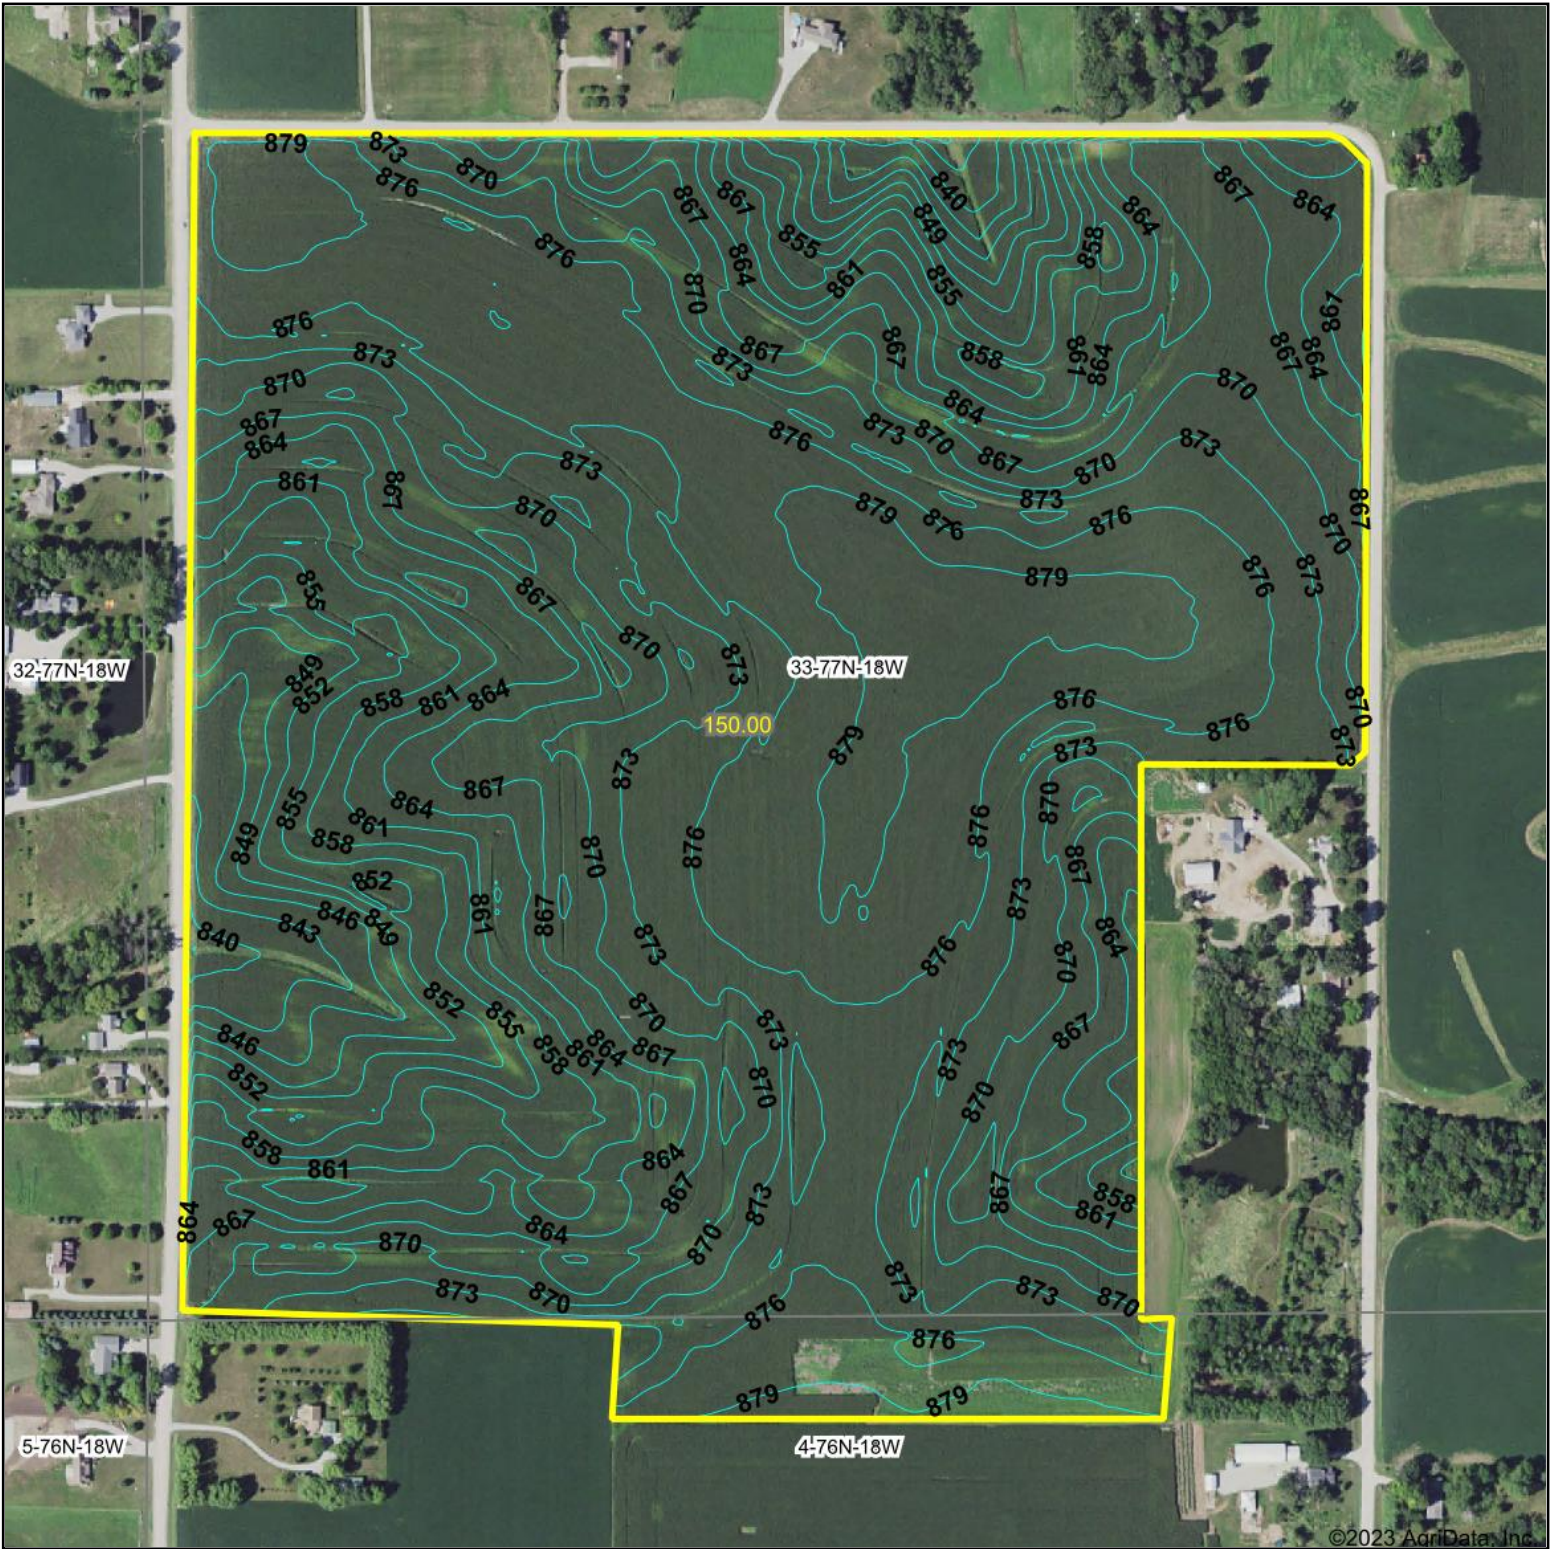

Topography Contours

©2023 AgriData, Inc.

Hawkeye Farm Mgmt & Real Estate

Source: USGS 3 meter dem

Interval(ft): 3.0

Min: 832.8

Max: 880.5

Range: 47.7

Average: 868.0

Standard Deviation: 9.65 ft

0ft 490ft 980ft

8/9/2023

33-77N-18W
Marion County
Iowa

Maps Provided By:

© AgriData, Inc. 2023

www.AgriDataInc.com

Boundary Center: 41° 25' 30.38, -92° 56' 35.39