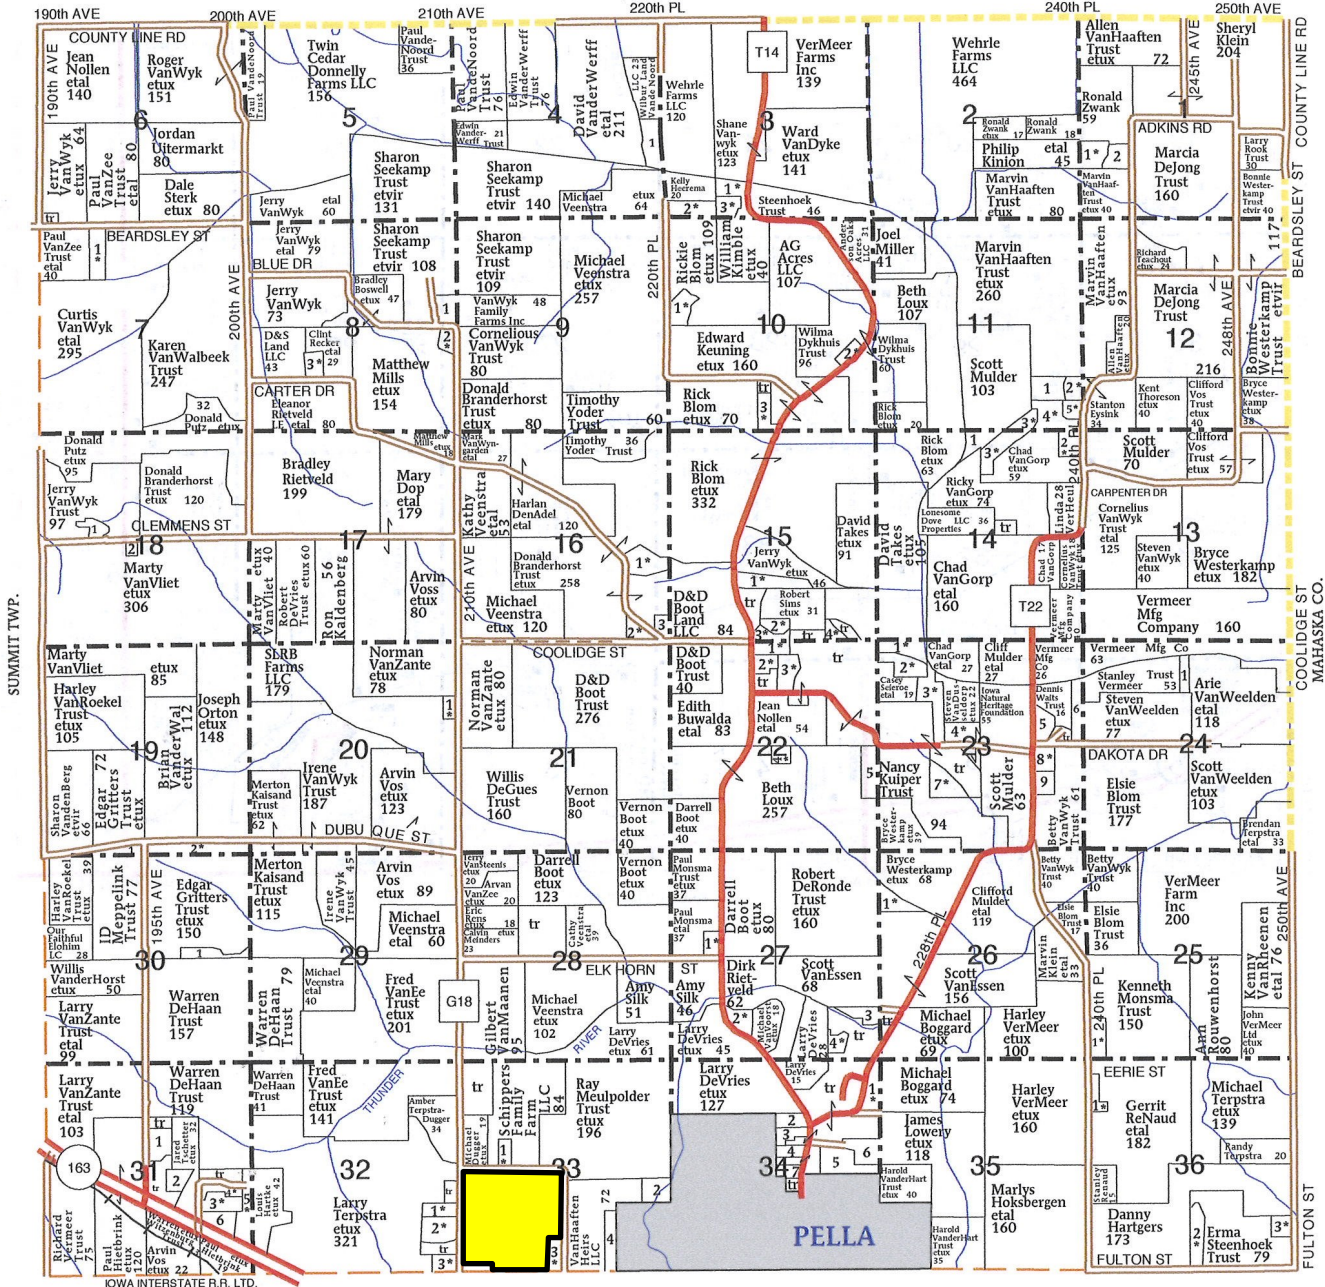

Hawkeye Farm Mgmt & Real Estate

PLAT MAP

Marion County 150 Acres +/-

T-77-N

LAKE PRAIRIE 'N' PLAT

R-18-W

(Landowners)

JASPER CO.

LAKE PRAIRIE 'S' TWP.