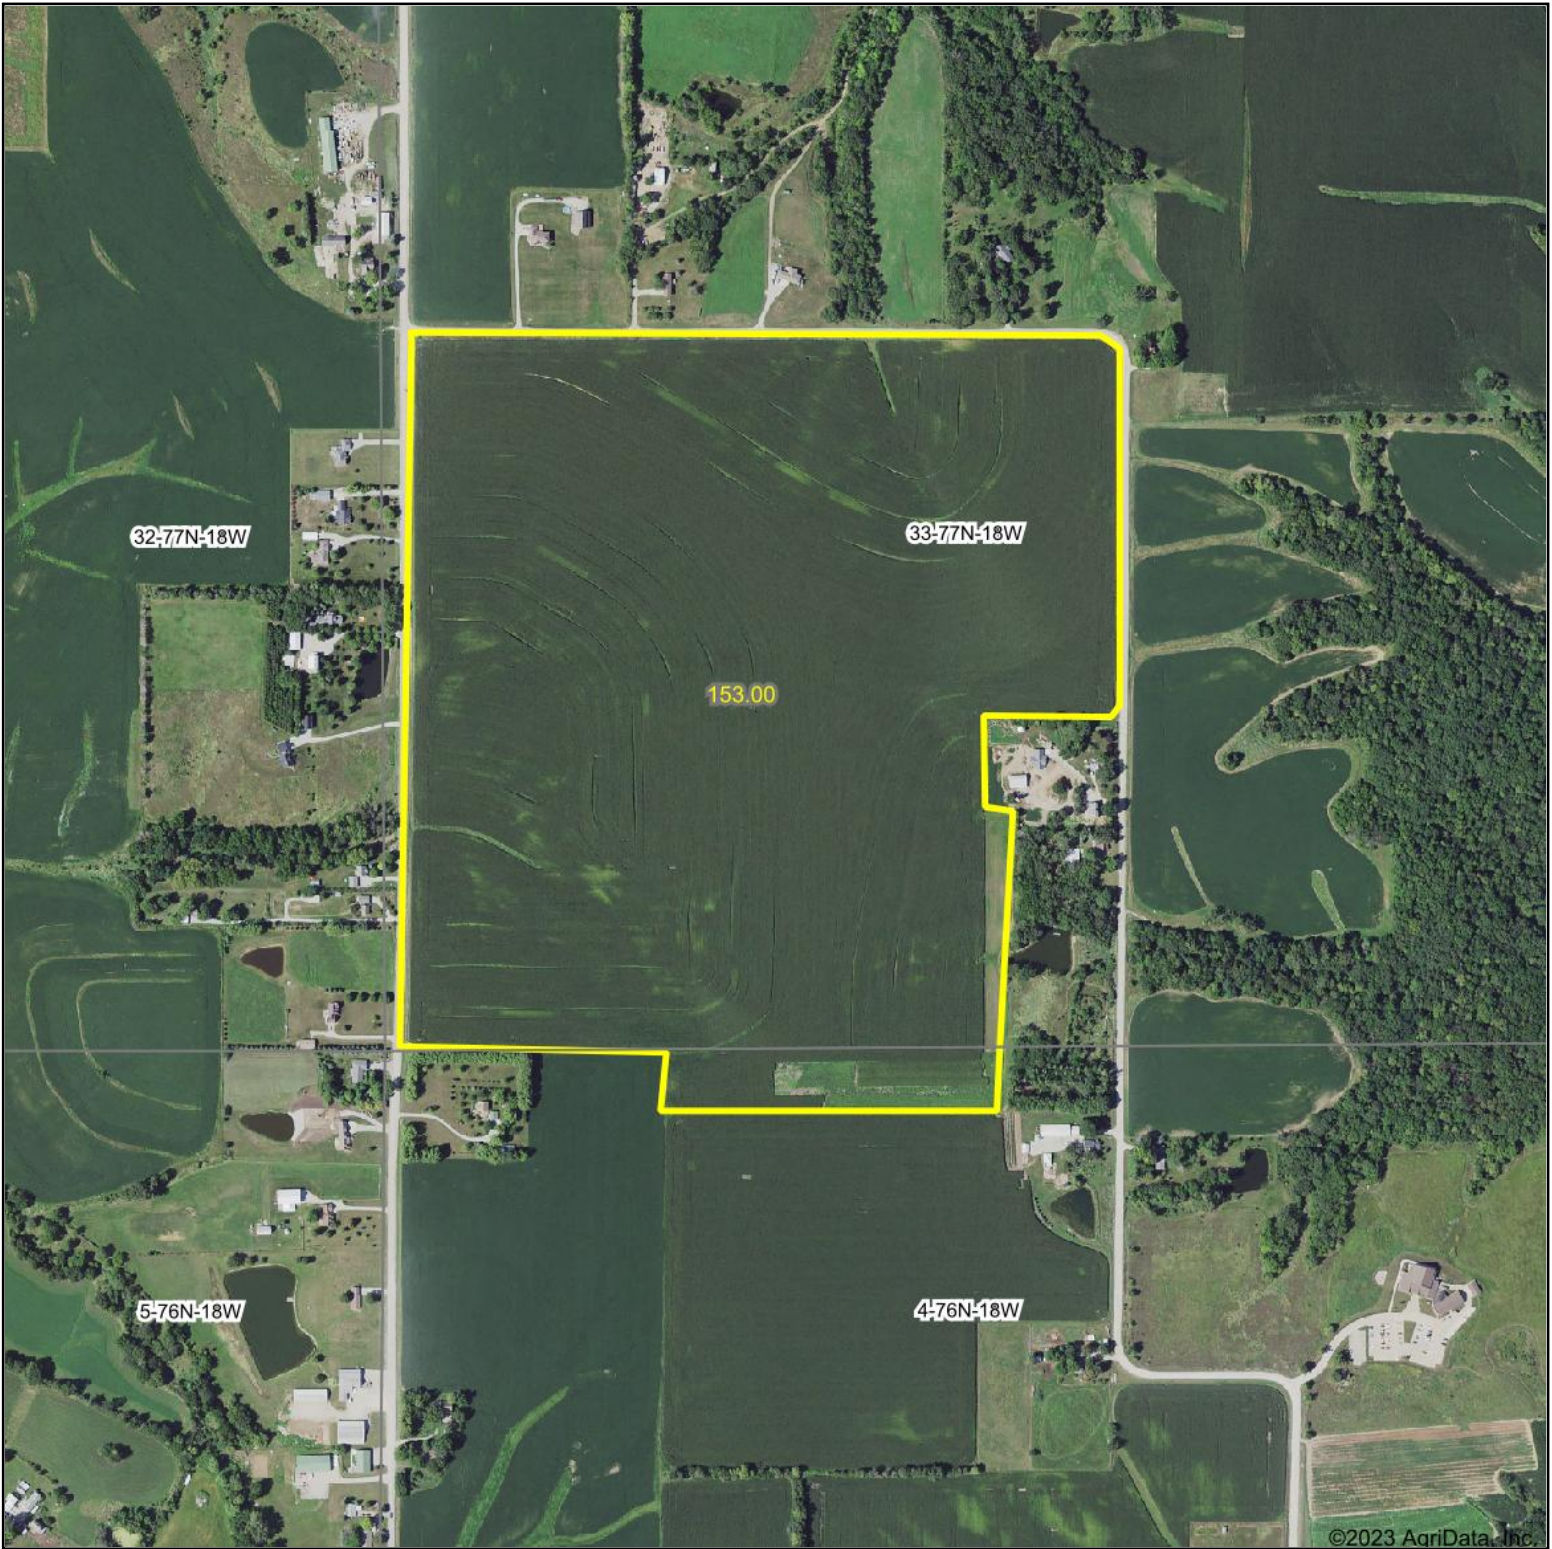

Aerial Map

©2023 AgriData, Inc.

Hawkeye Farm Mgmt & Real Estate

United Country
Real Estate
22 N Main, Albia IA Phone: 641-932-7796
Email: hawkeye@uclowa.com
On the web: www.uclowa.com
www.iowawhitetailfarms.com

Boundary Center: 41° 25' 30.41, -92° 56' 35.54

0ft 812ft 1625ft

33-77N-18W
Marion County
Iowa

Maps Provided By:
surety
CUSTOMIZED ONLINE MAPPING
© AgriData, Inc. 2023 www.AgriDataInc.com

9/20/2023