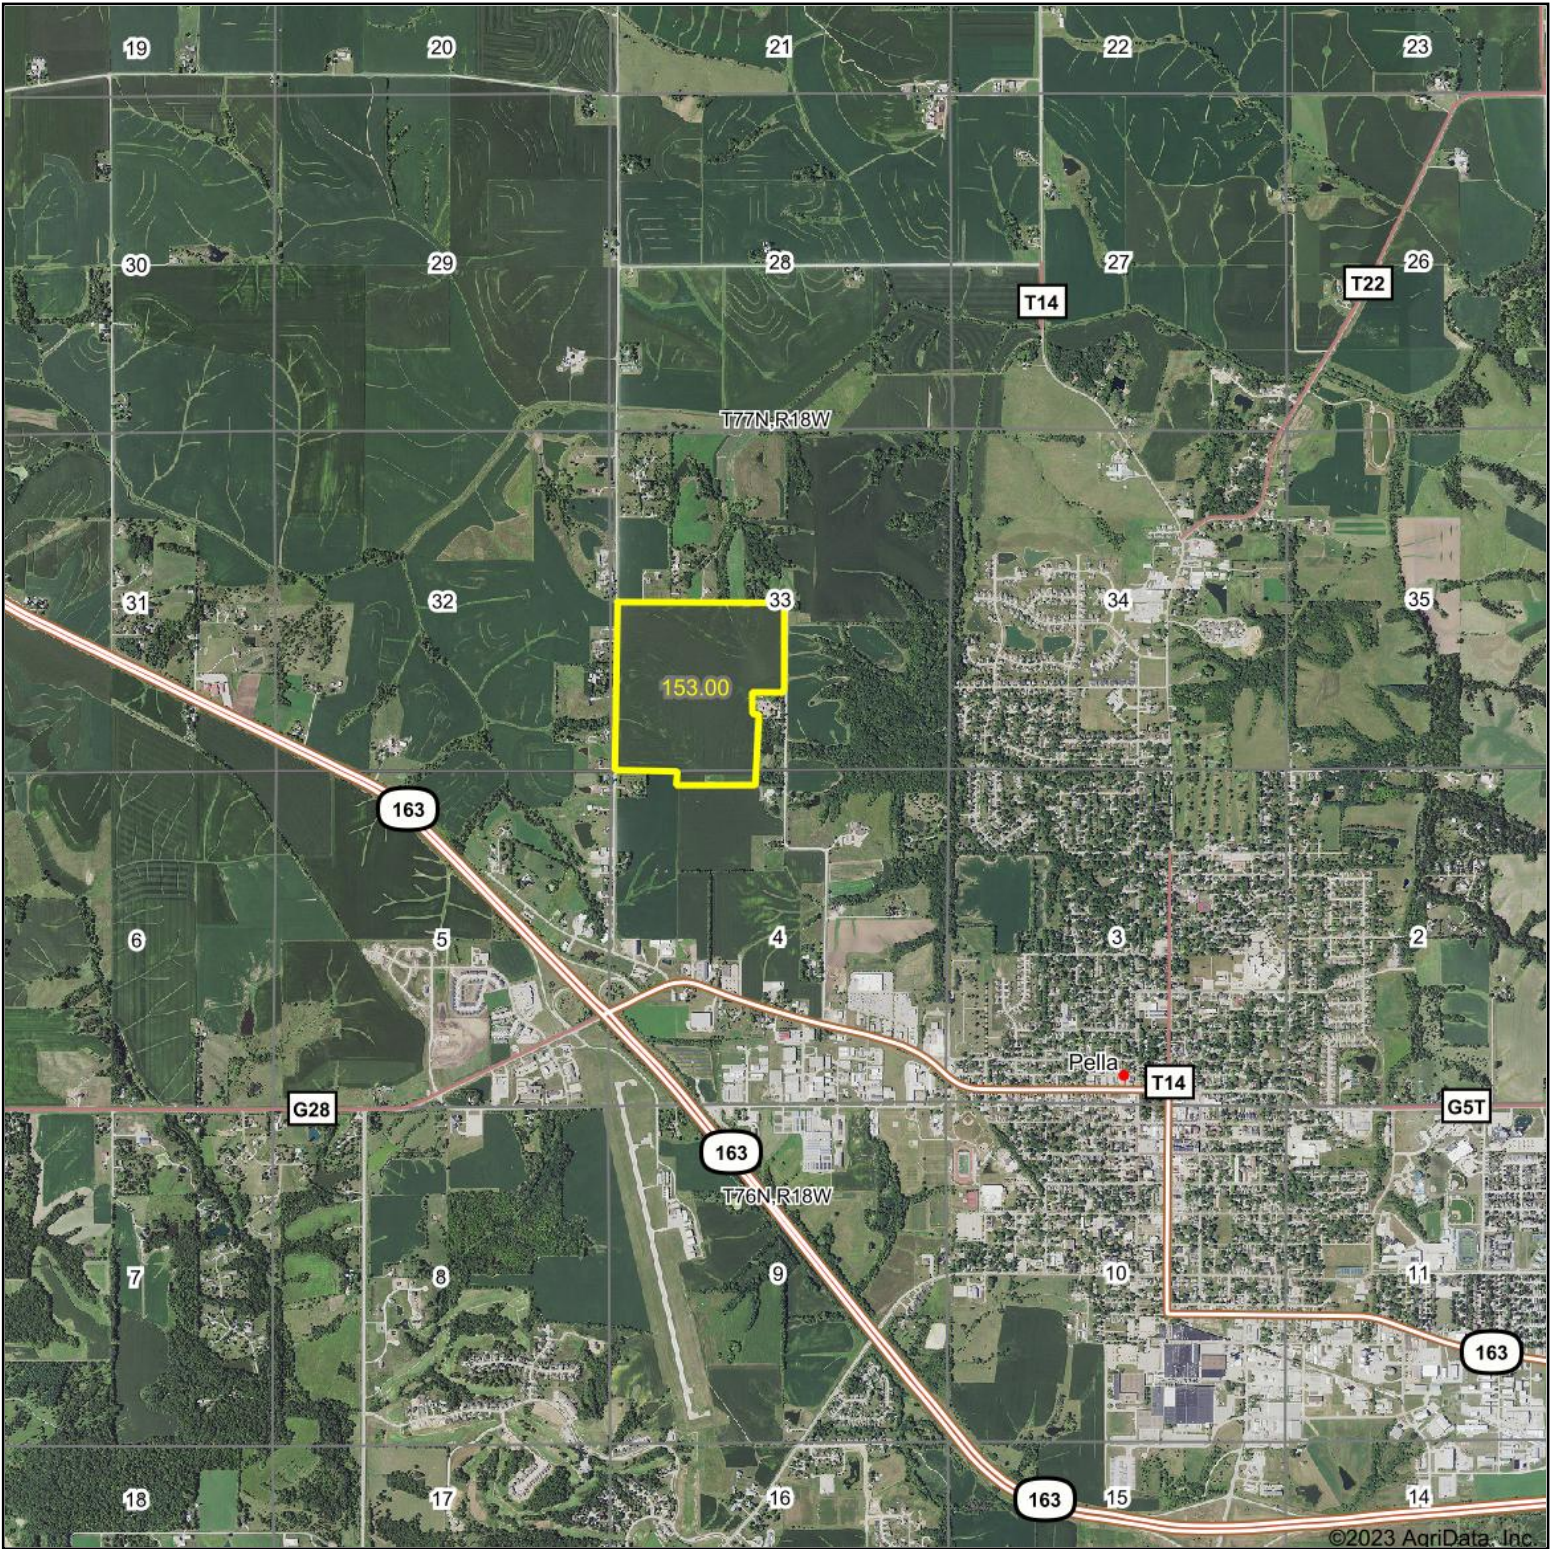

Aerial Map

Hawkeye Farm Mgmt & Real Estate

Boundary Center: 41° 25' 30.41, -92° 56' 35.54

33-77N-18W
Marion County
Iowa

Maps Provided By:

© AgriData, Inc. 2023

www.AgridataInc.com

9/20/2023