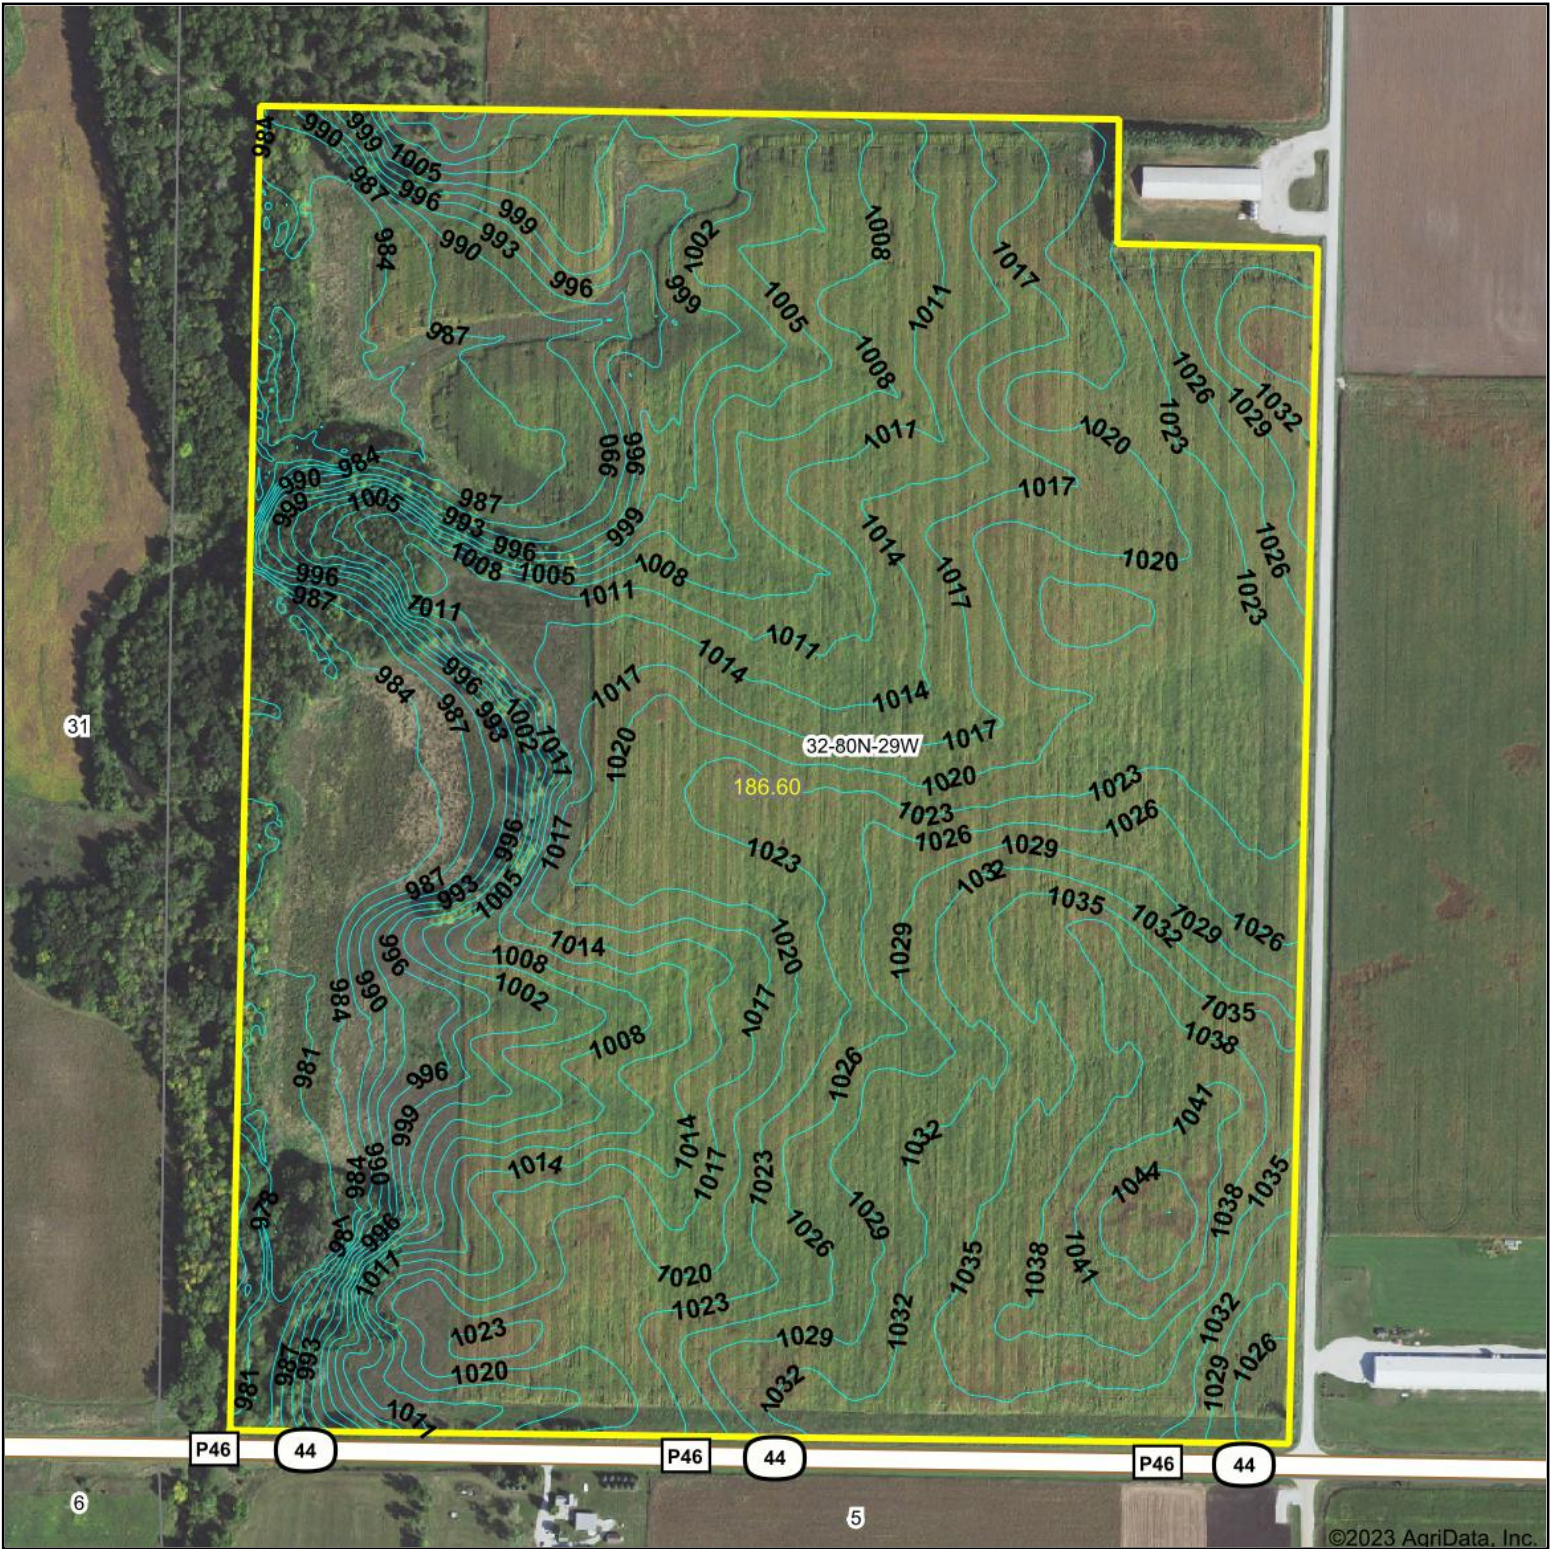

Topography Contours

Hawkeye Farm Mgmt & Real Estate

Maps Provided By:

© AgriData, Inc. 2023 www.AgriDataInc.com

Source: USGS 3 meter dem

Interval(ft): 3.0

Min: 974.7

Max: 1,047.0

Range: 72.3

Average: 1,012.9

Standard Deviation: 17.06 ft

0ft 536ft 1072ft

5/31/2023

32-80N-29W
Dallas County
Iowa

Map Center: 41° 41' 34.04, -94° 15' 21.34