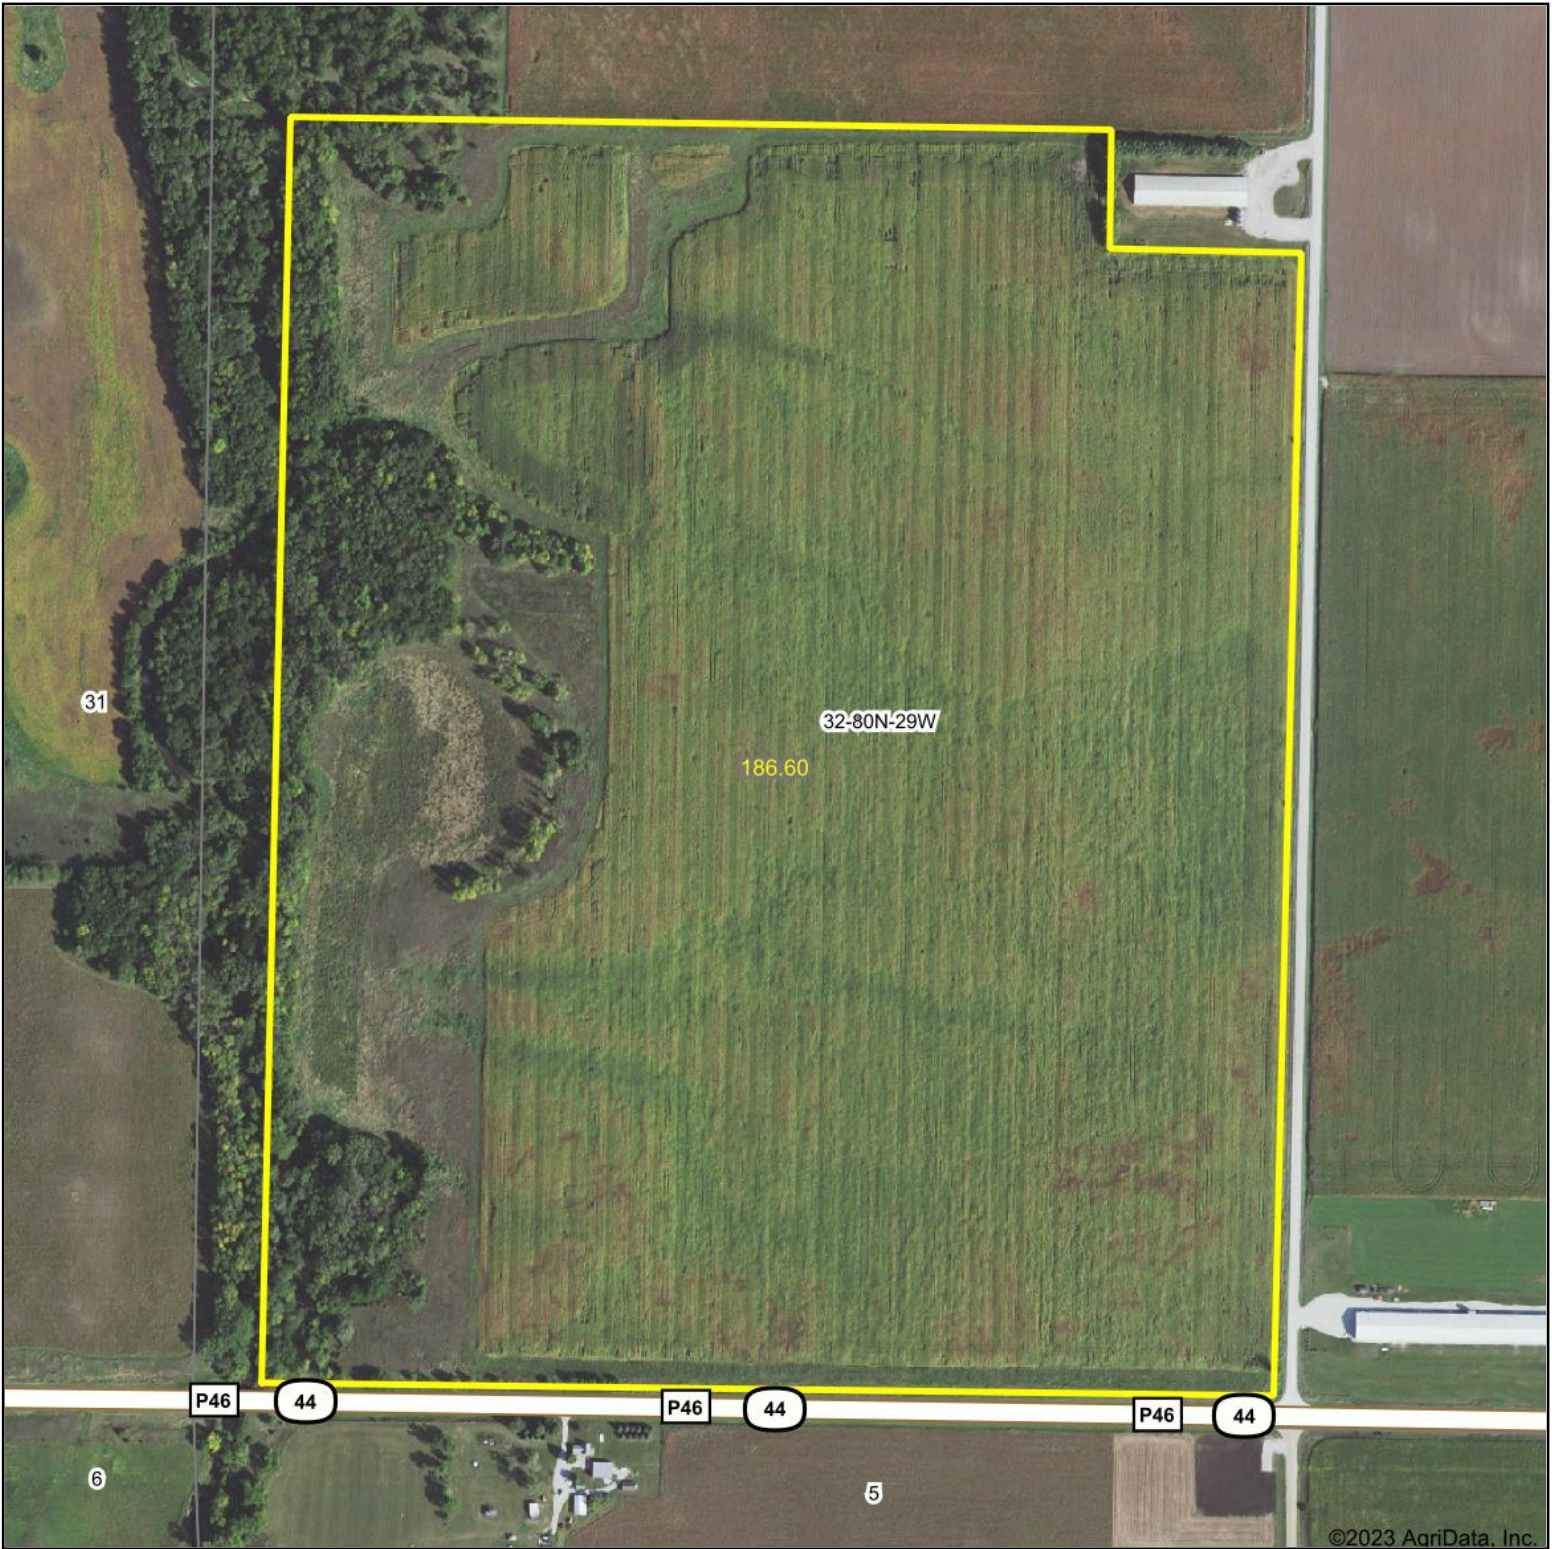

Aerial Map

©2023 AgriData, Inc.

Hawkeye Farm Mgmt & Real Estate

Map Center: 41° 41' 34.04, -94° 15' 21.34

32-80N-29W
Dallas County
Iowa

5/31/2023

Maps Provided By:

© AgriData, Inc. 2023 www.AgriDataInc.com