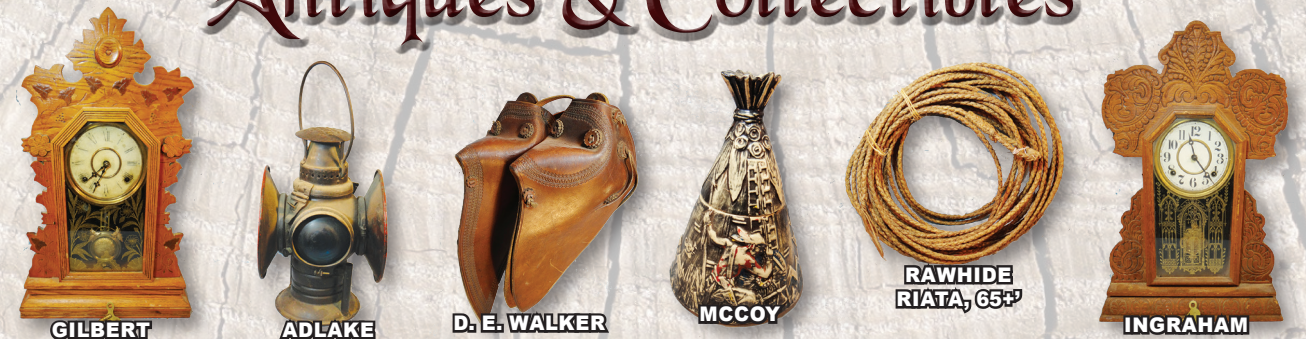

Antiques & Collectibles