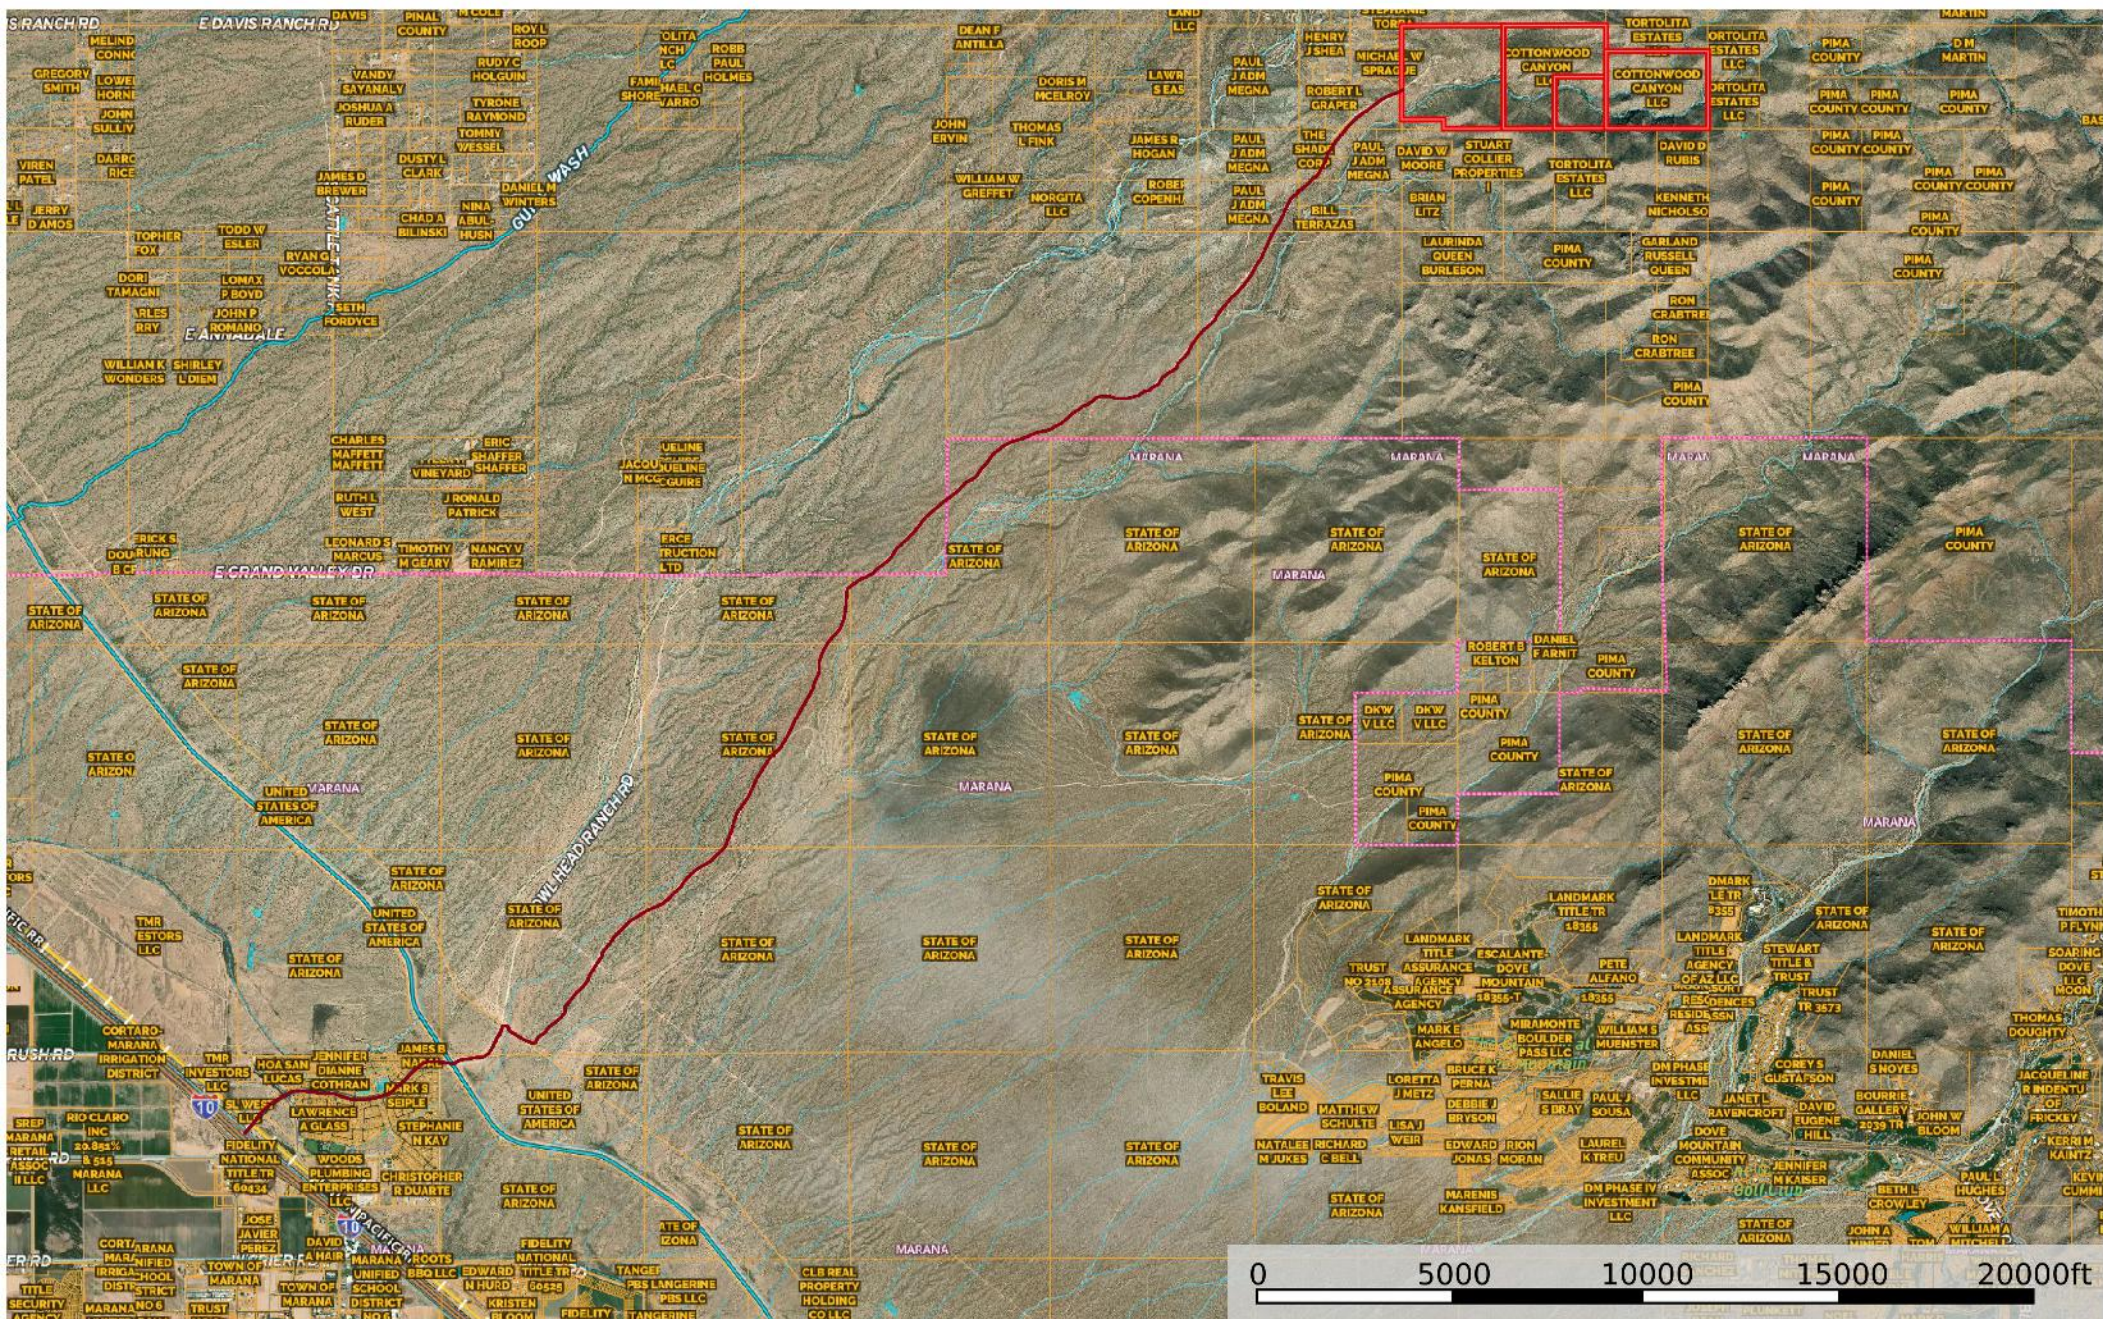

# CARPENTER RANCH - Map 2

Pinal County, Arizona, 434 AC +/-

Distance Boundary Stream, Intermittent River/Creek Water Body

# CARPENTER RANCH (Cottonwood Canyon LLC)

Pinal County, Arizona, 434 AC +/-

# CARPENTER RANCH (Cottonwood Canyon LLC)

Pinal County, Arizona, 434 AC +/-

Boundary Stream, Intermittent River/Creek Water Body Water Wells