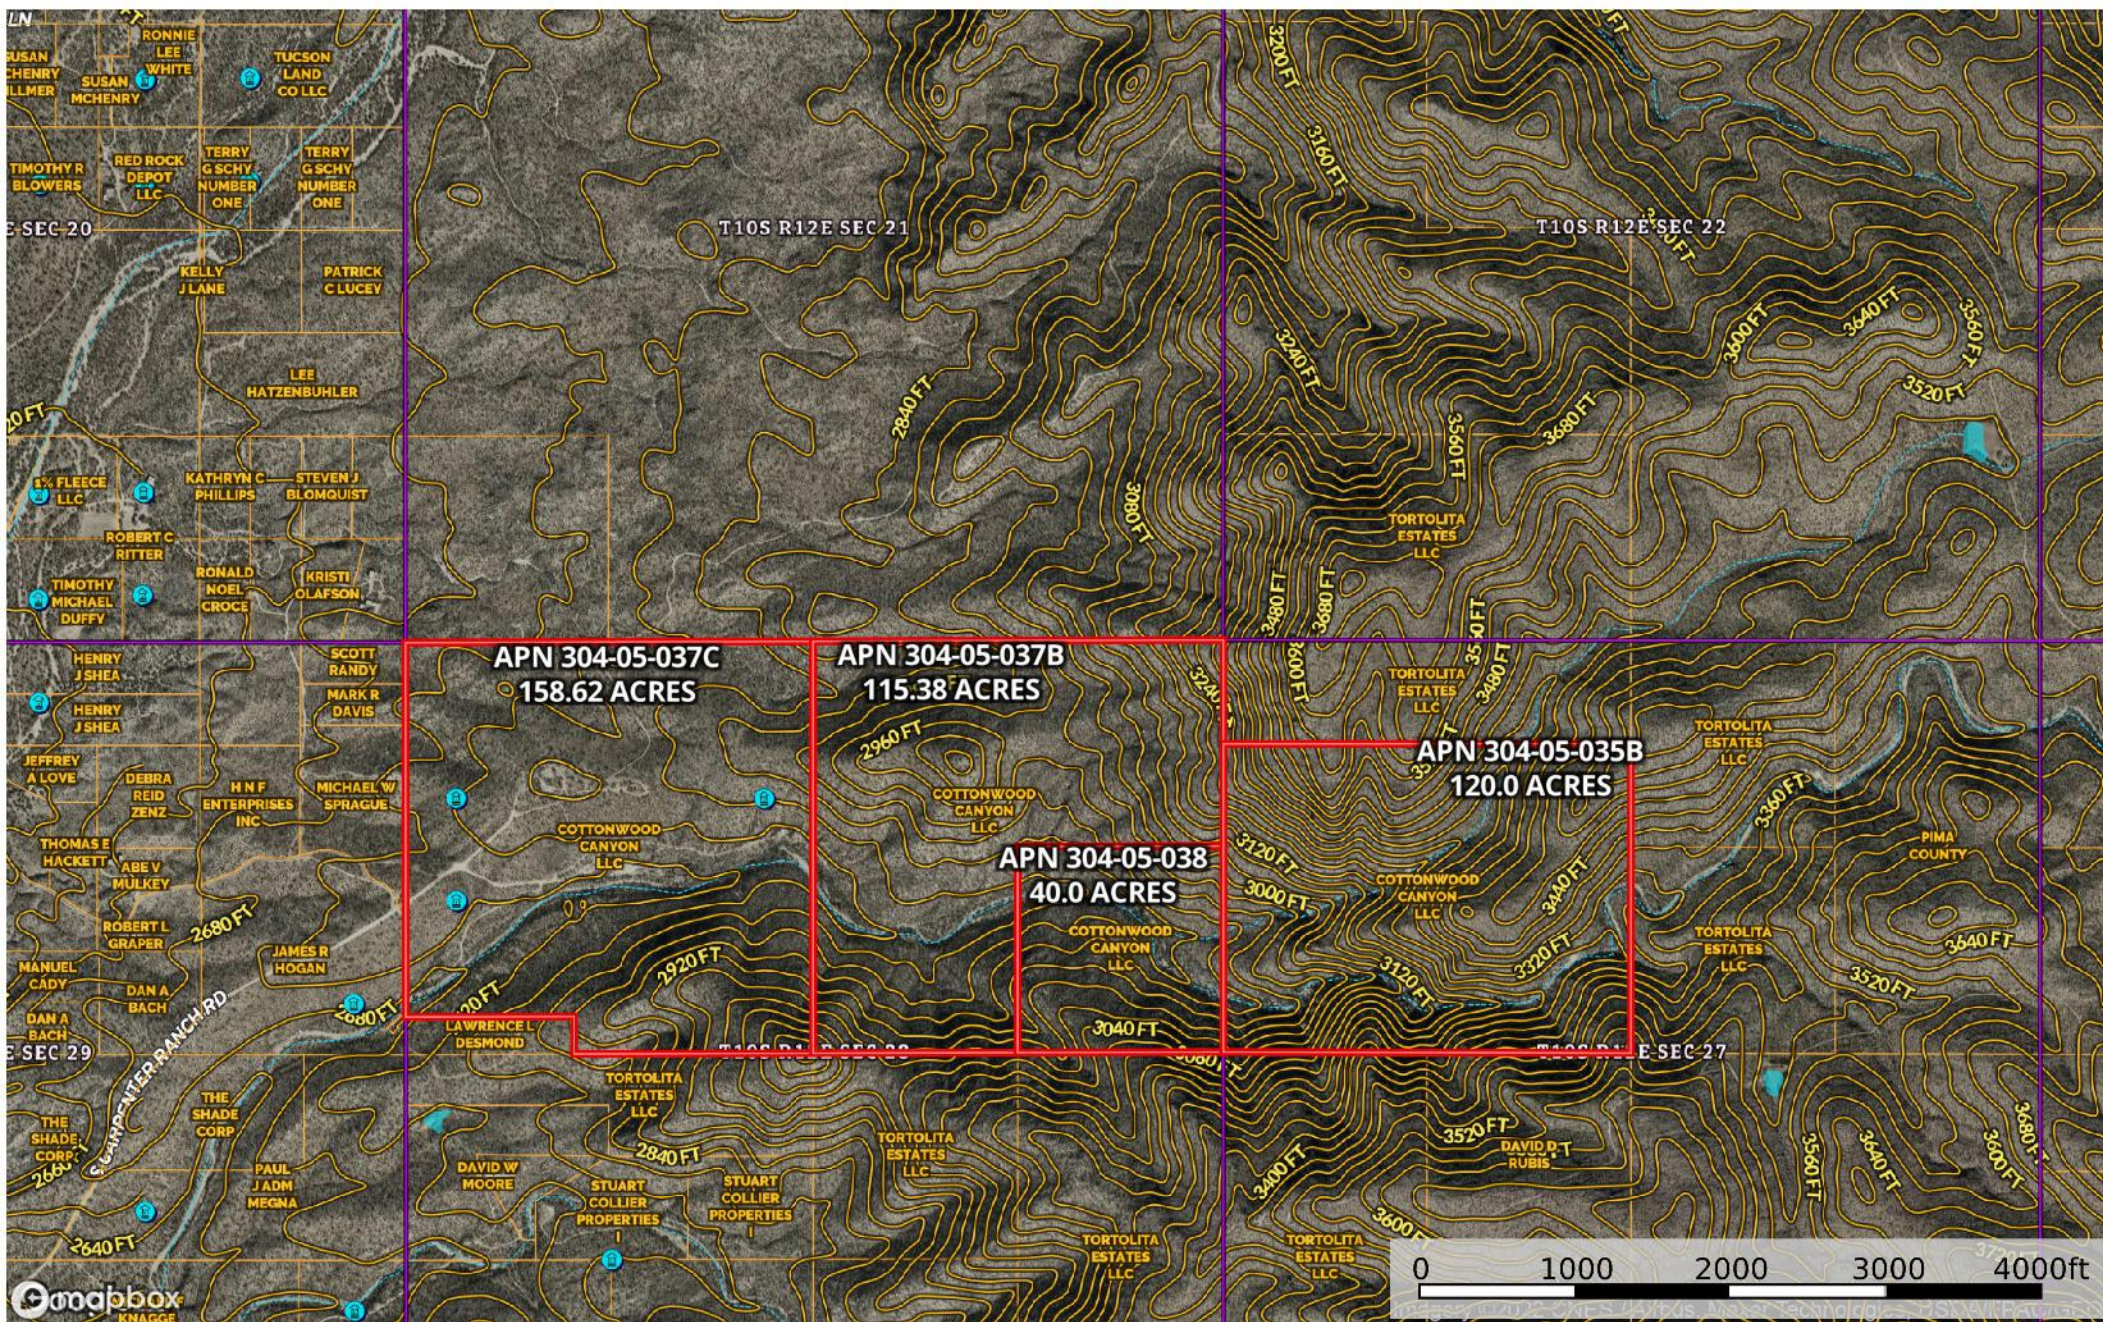

# CARPENTER RANCH - Map 2

Pinal County, Arizona, 434 AC +/-

Distance Boundary Stream, Intermittent River/Creek Water Body

# CARPENTER RANCH (Cottonwood Canyon LLC)

Pinal County, Arizona, 434 AC +/-

Boundary Stream, Intermittent River/Creek Water Body Water Wells

# CARPENTER RANCH (Cottonwood Canyon LLC)

Pinal County, Arizona, 434 AC +/-