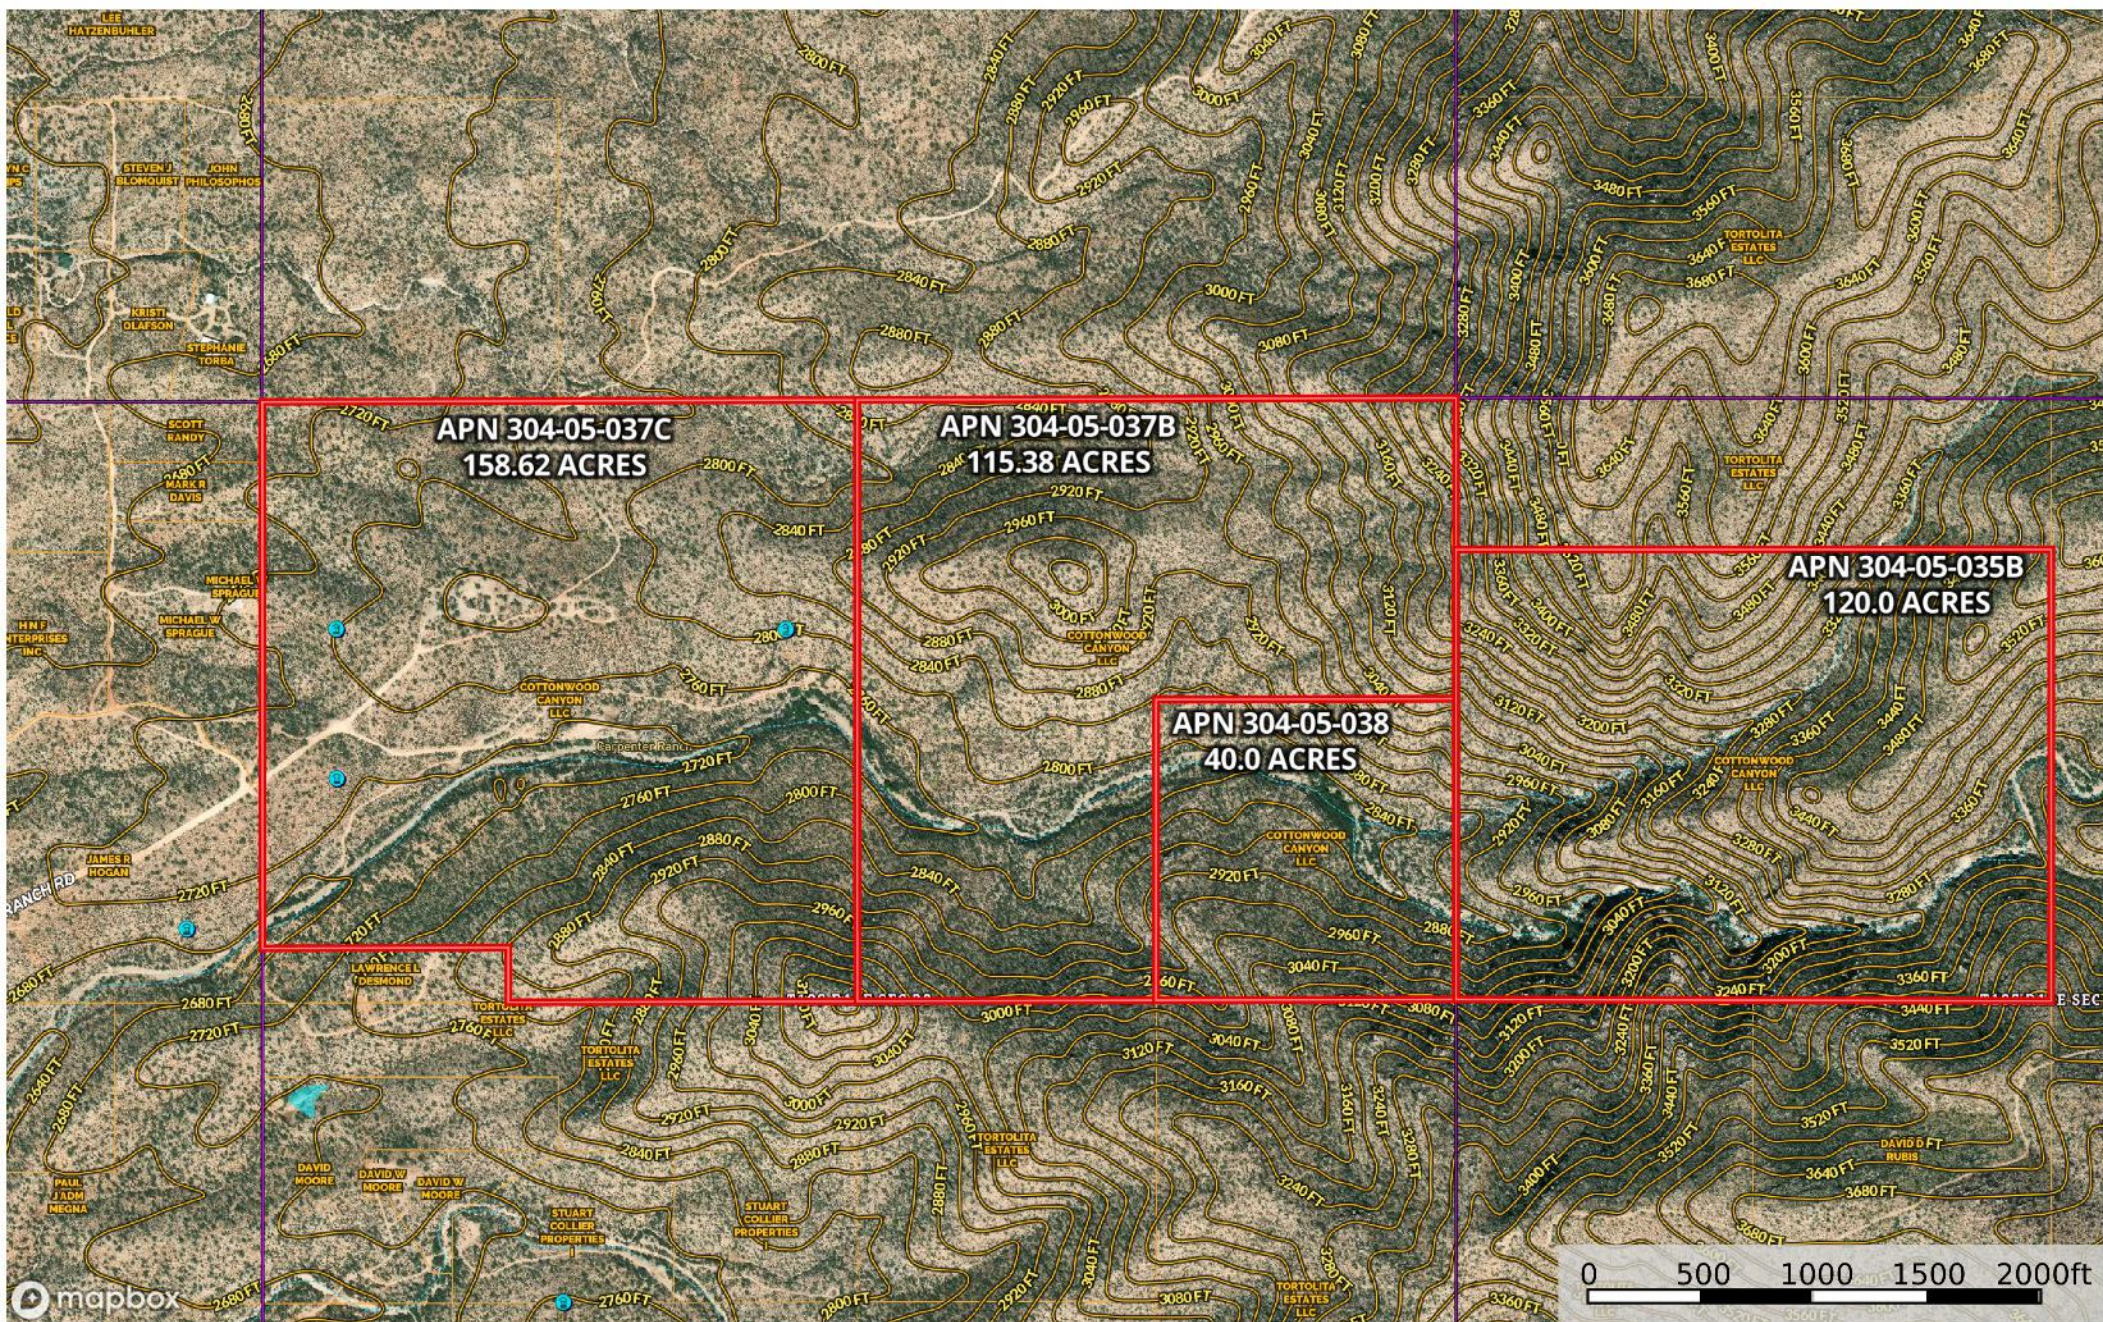

# CARPENTER RANCH - Map 2

Pinal County, Arizona, 434 AC +/-

Distance Boundary Stream, Intermittent River/Creek Water Body

# CARPENTER RANCH (Cottonwood Canyon LLC)

Pinal County, Arizona, 434 AC +/-

Boundary Stream, Intermittent River/Creek Water Body Water Wells

# CARPENTER RANCH (Cottonwood Canyon LLC)

Pinal County, Arizona, 434 AC +/-