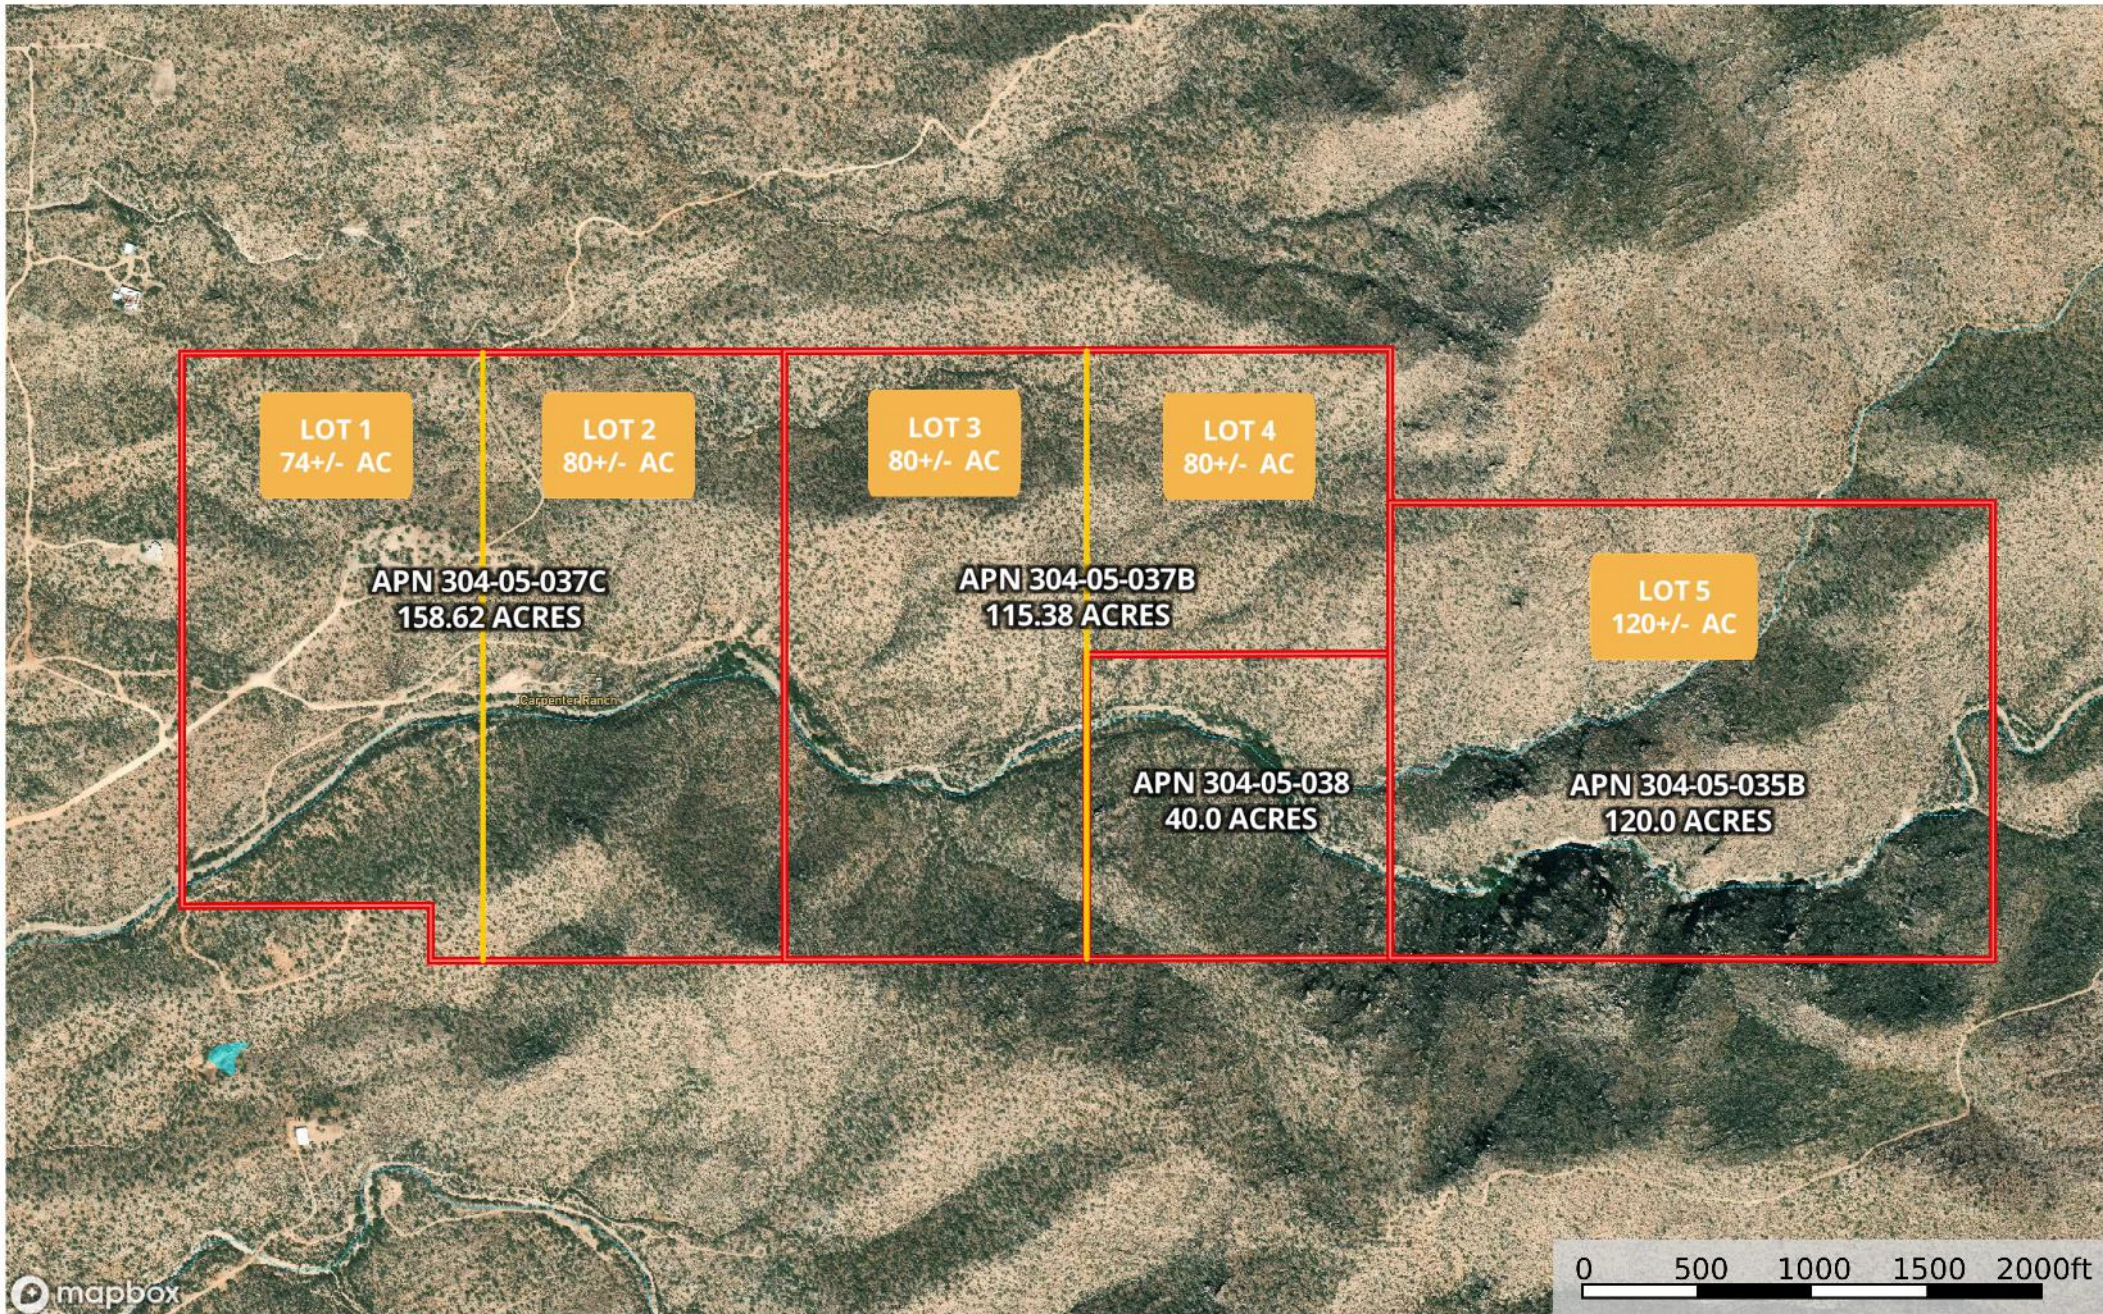

# CARPENTER RANCH - Map 2

Pinal County, Arizona, 434 AC +/-

Distance Boundary Stream, Intermittent River/Creek Water Body

# CARPENTER RANCH (Cottonwood Canyon LLC)

Pinal County, Arizona, 434 AC +/-

Boundary Stream, Intermittent River/Creek Water Body Water Wells

# CARPENTER RANCH (Cottonwood Canyon LLC)

Pinal County, Arizona, 434 AC +/-