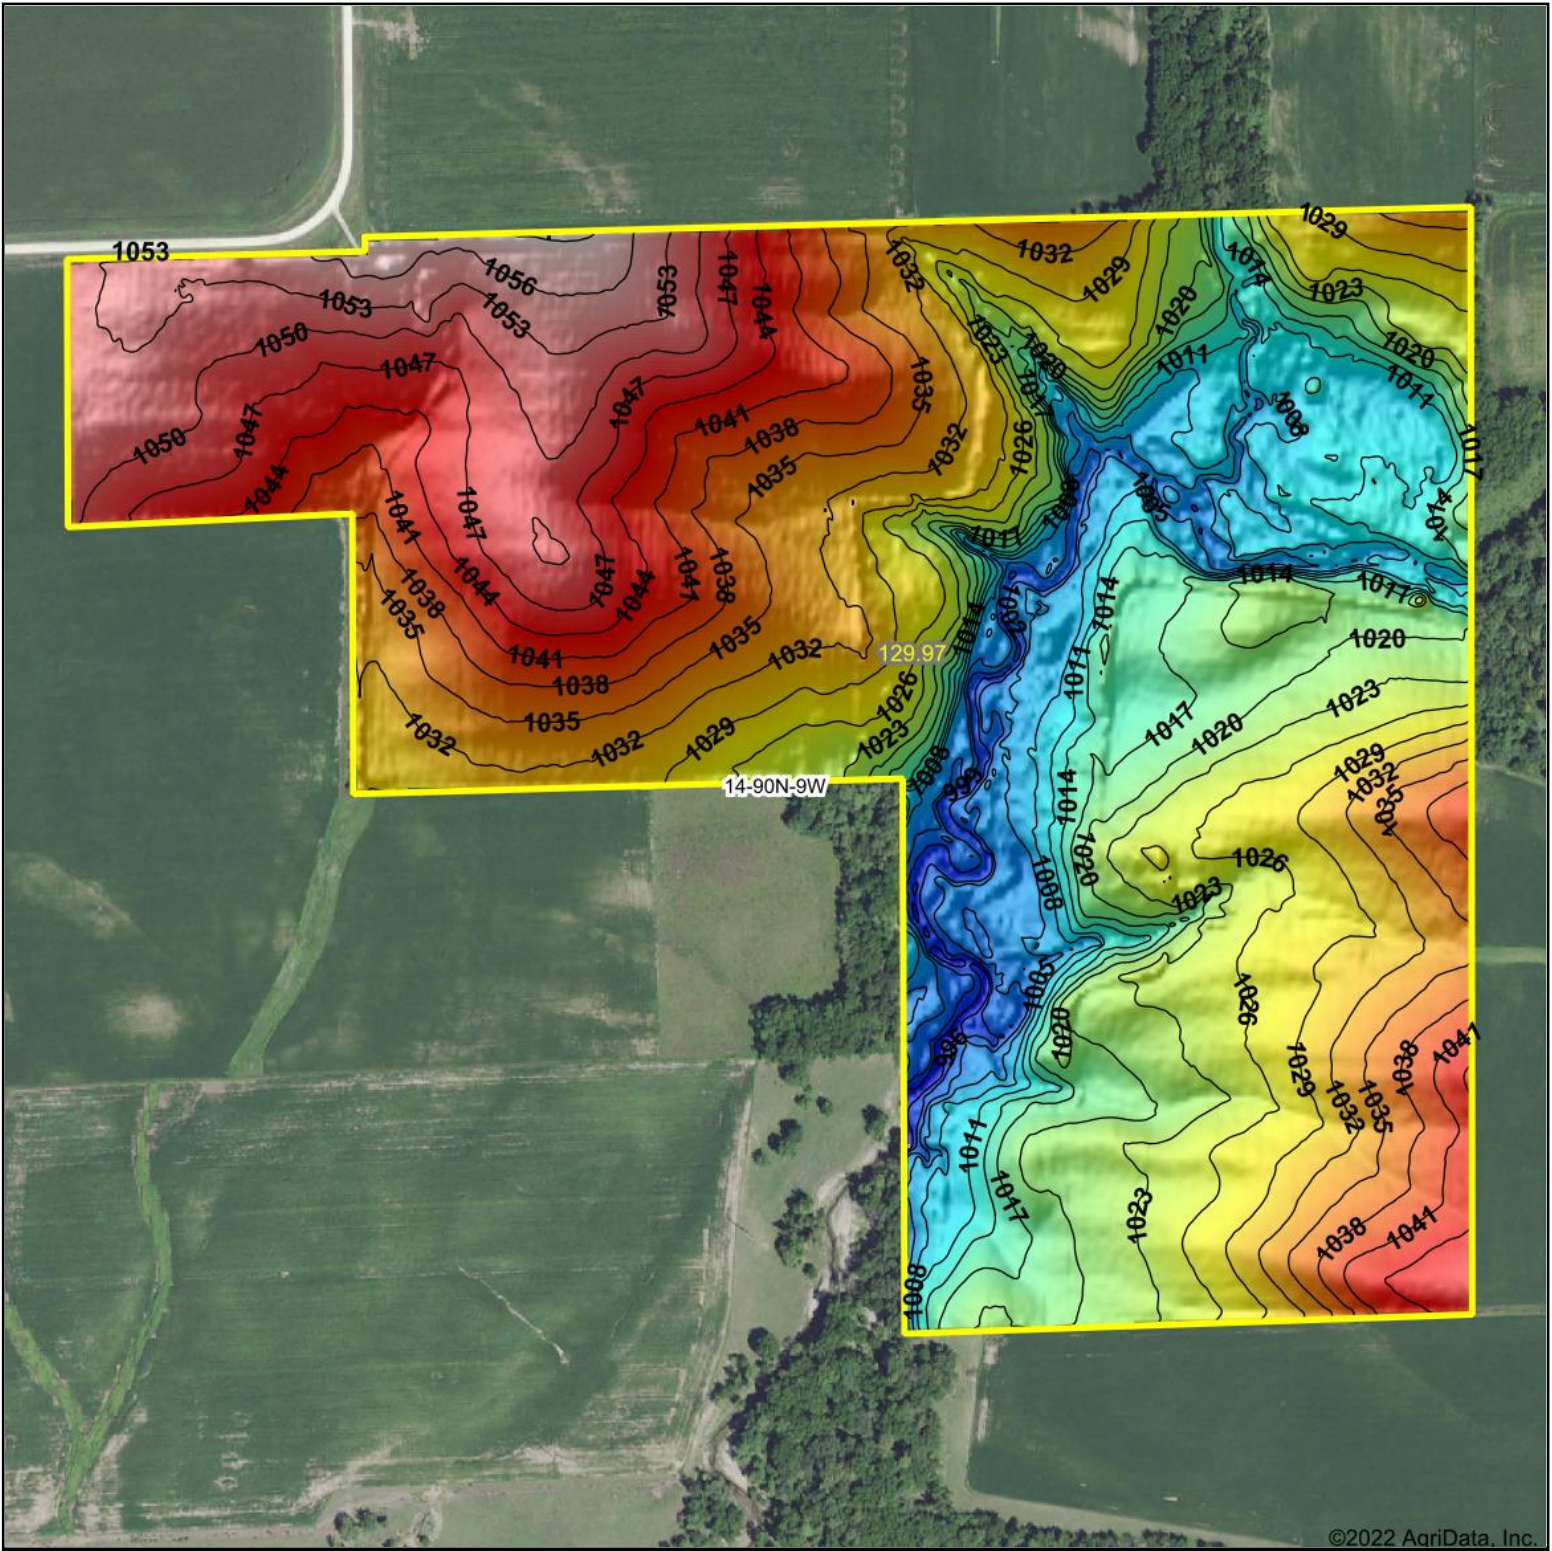

Topography Hillshade

©2022 AgriData, Inc.

Source: USGS 3 meter dem
Interval(ft): 3
Min: 993.8
Max: 1,060.7
Range: 66.9
Average: 1,028.5
Standard Deviation: 14.76 ft

14-90N-9W
Buchanan County
Iowa

map center: 42° 36' 27.4, -91° 52' 33.49

Hawkeye Farm Mgmt & Real Estate

Maps Provided By:

© AgriData, Inc. 2021 www.AgriDataInc.com