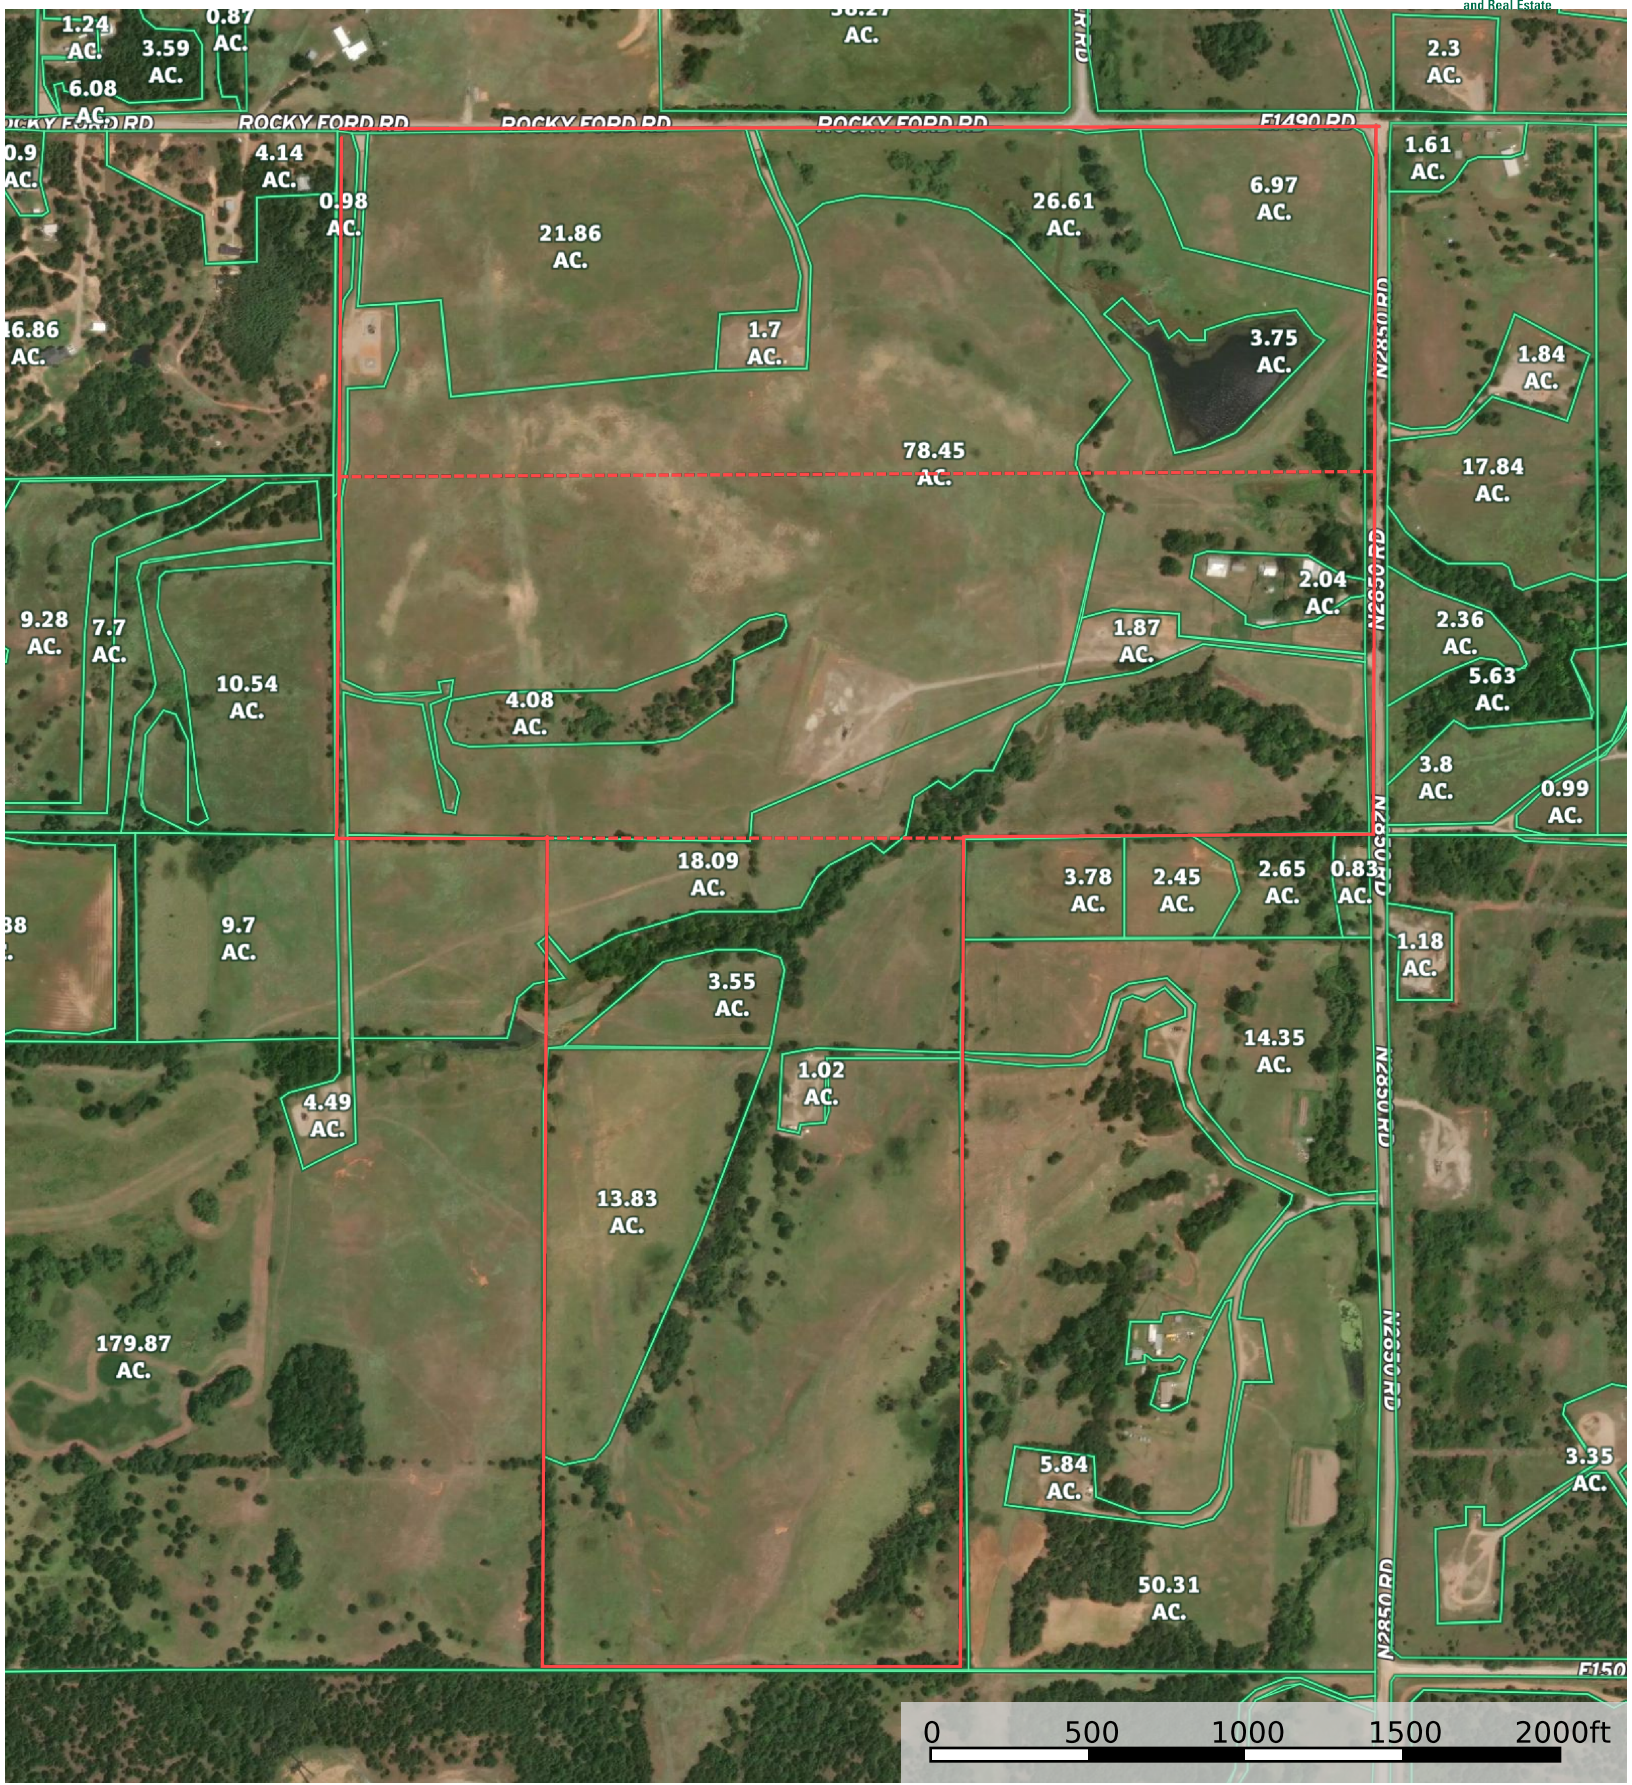

# Teel - Boundary 1

Oklahoma, AC +/-

--- Road / Trail    — Primary Road