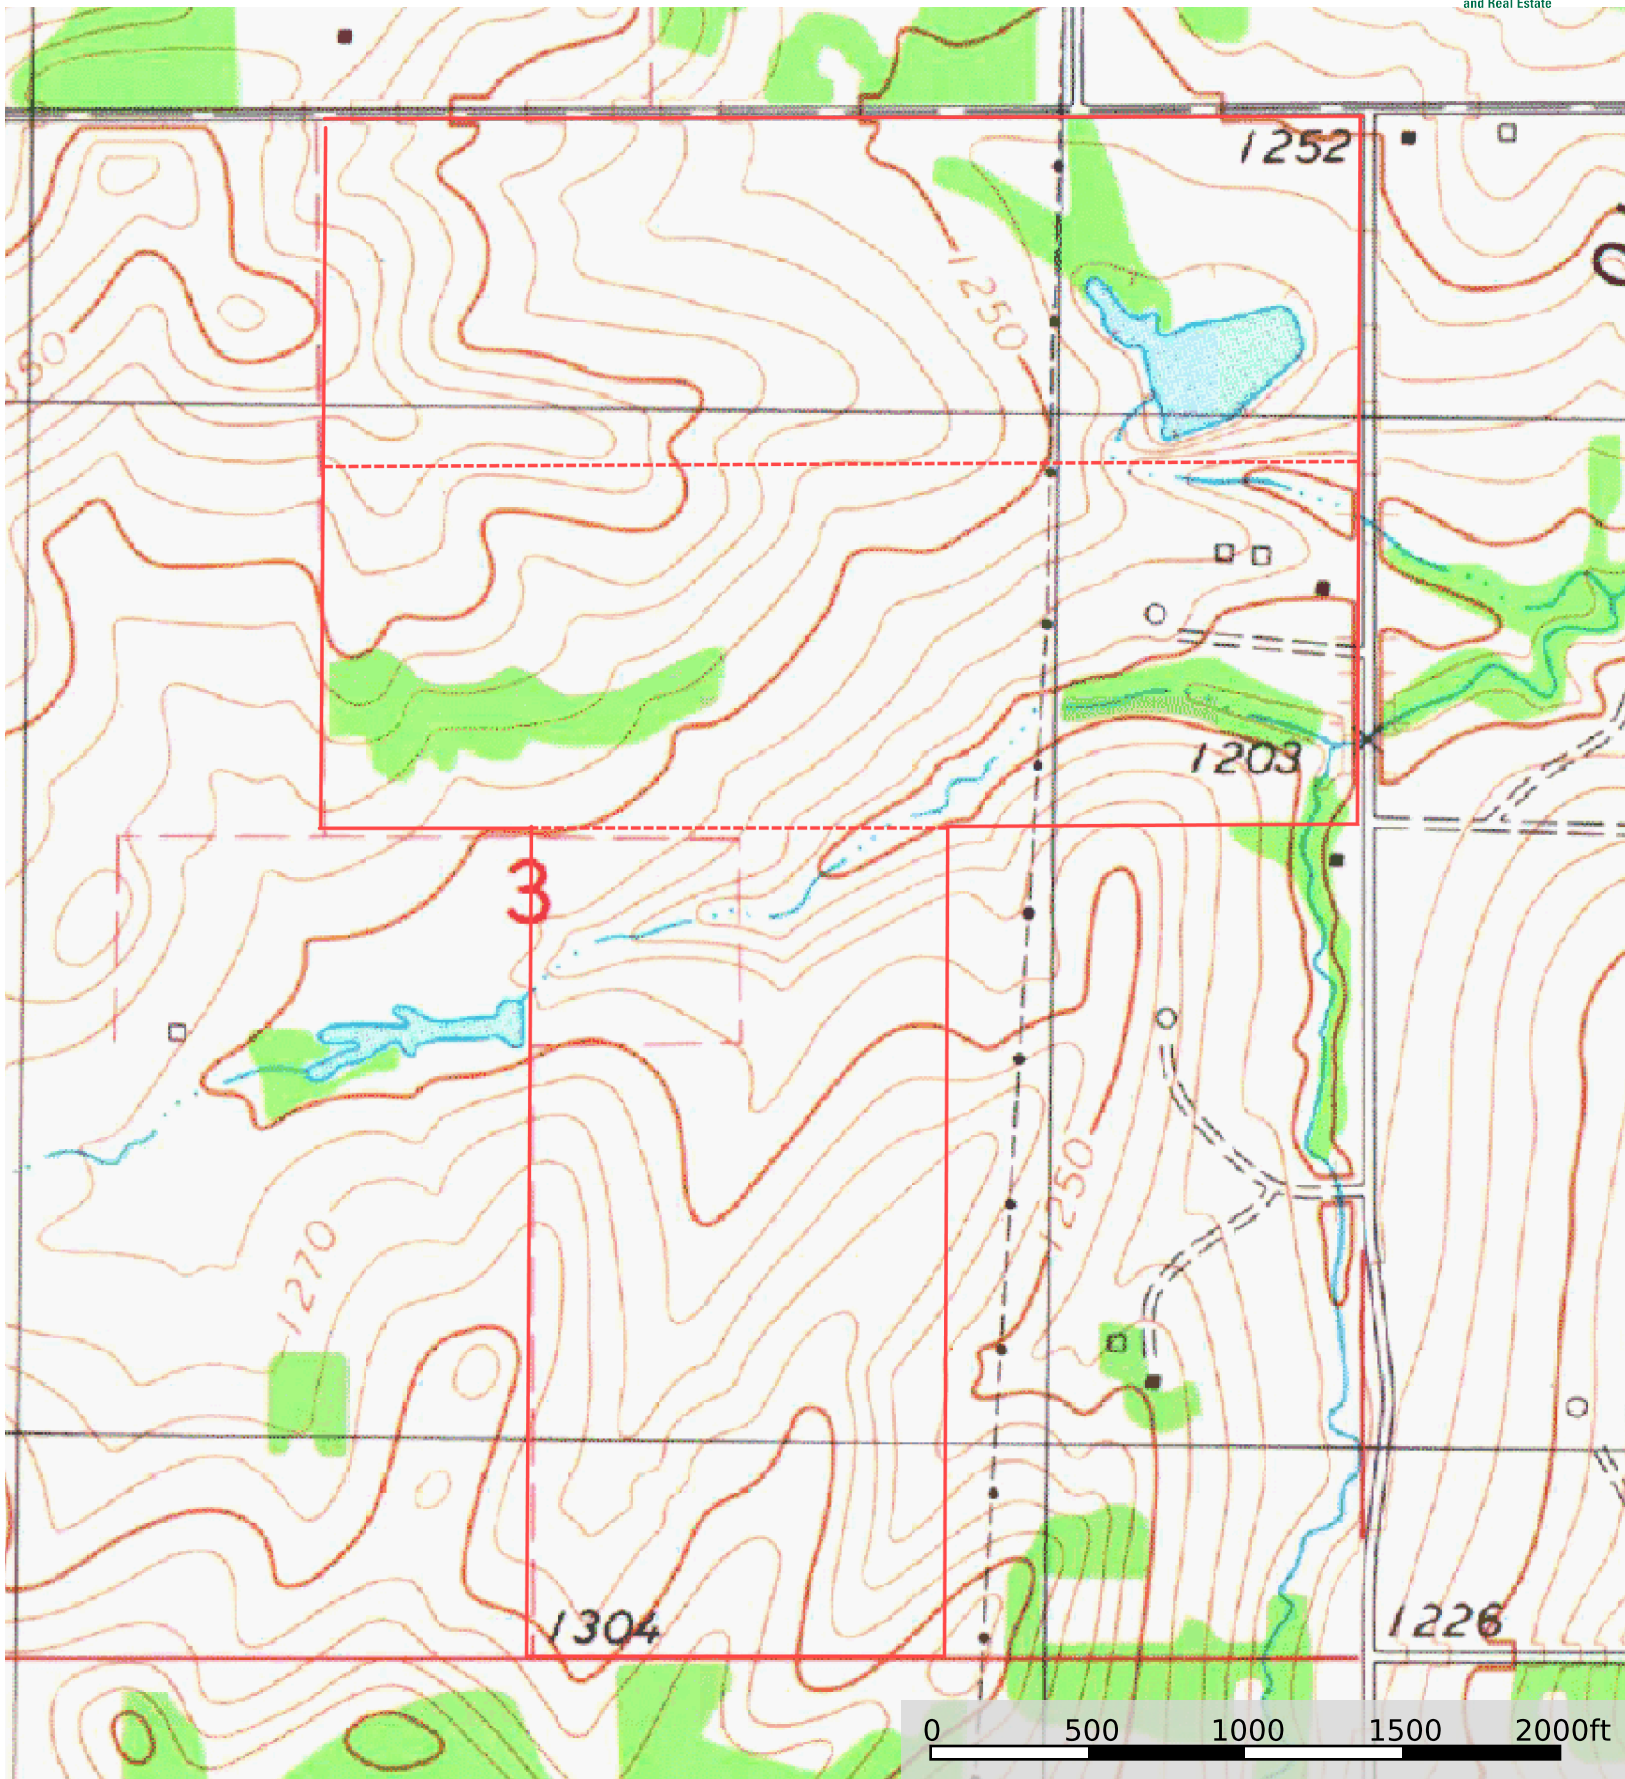

Teel - Boundary 1

Oklahoma, AC +/-

--- Road / Trail — Primary Road