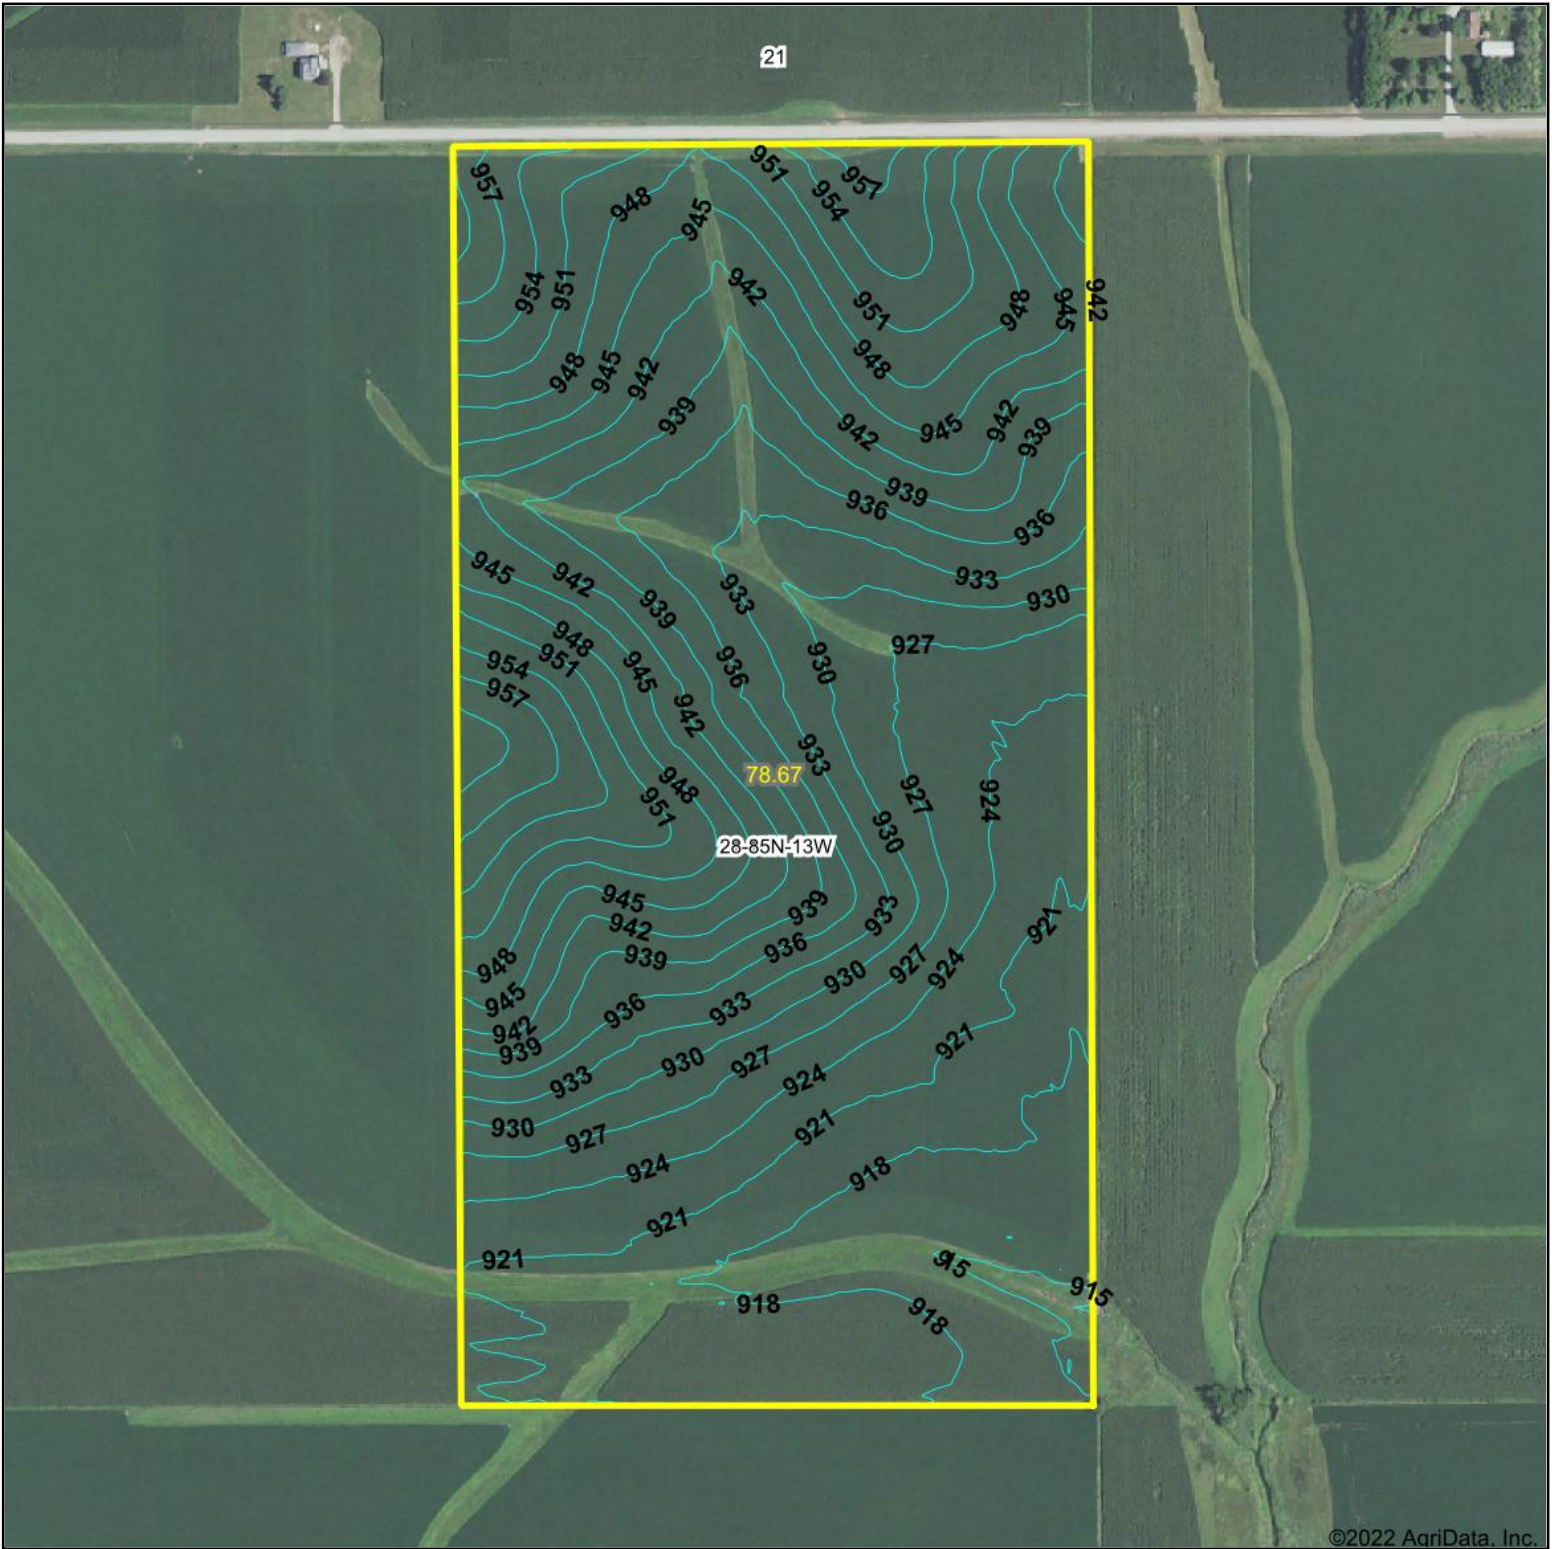

Topography Contours

©2022 AgriData, Inc.

Hawkeye Farm Mgmt & Real Estate

Source: USGS 3 meter dem

Interval(ft): 3.0

Min: 910.0

Max: 961.9

Range: 51.9

Average: 934.8

Standard Deviation: 12.53 ft

0ft 457ft 913ft

8/8/2022

28-85N-13W
Tama County
Iowa

Map Center: 42° 8' 54.73, -92° 22' 12.47

Maps Provided By:

© AgriData, Inc. 2021

www.AgriDataInc.com