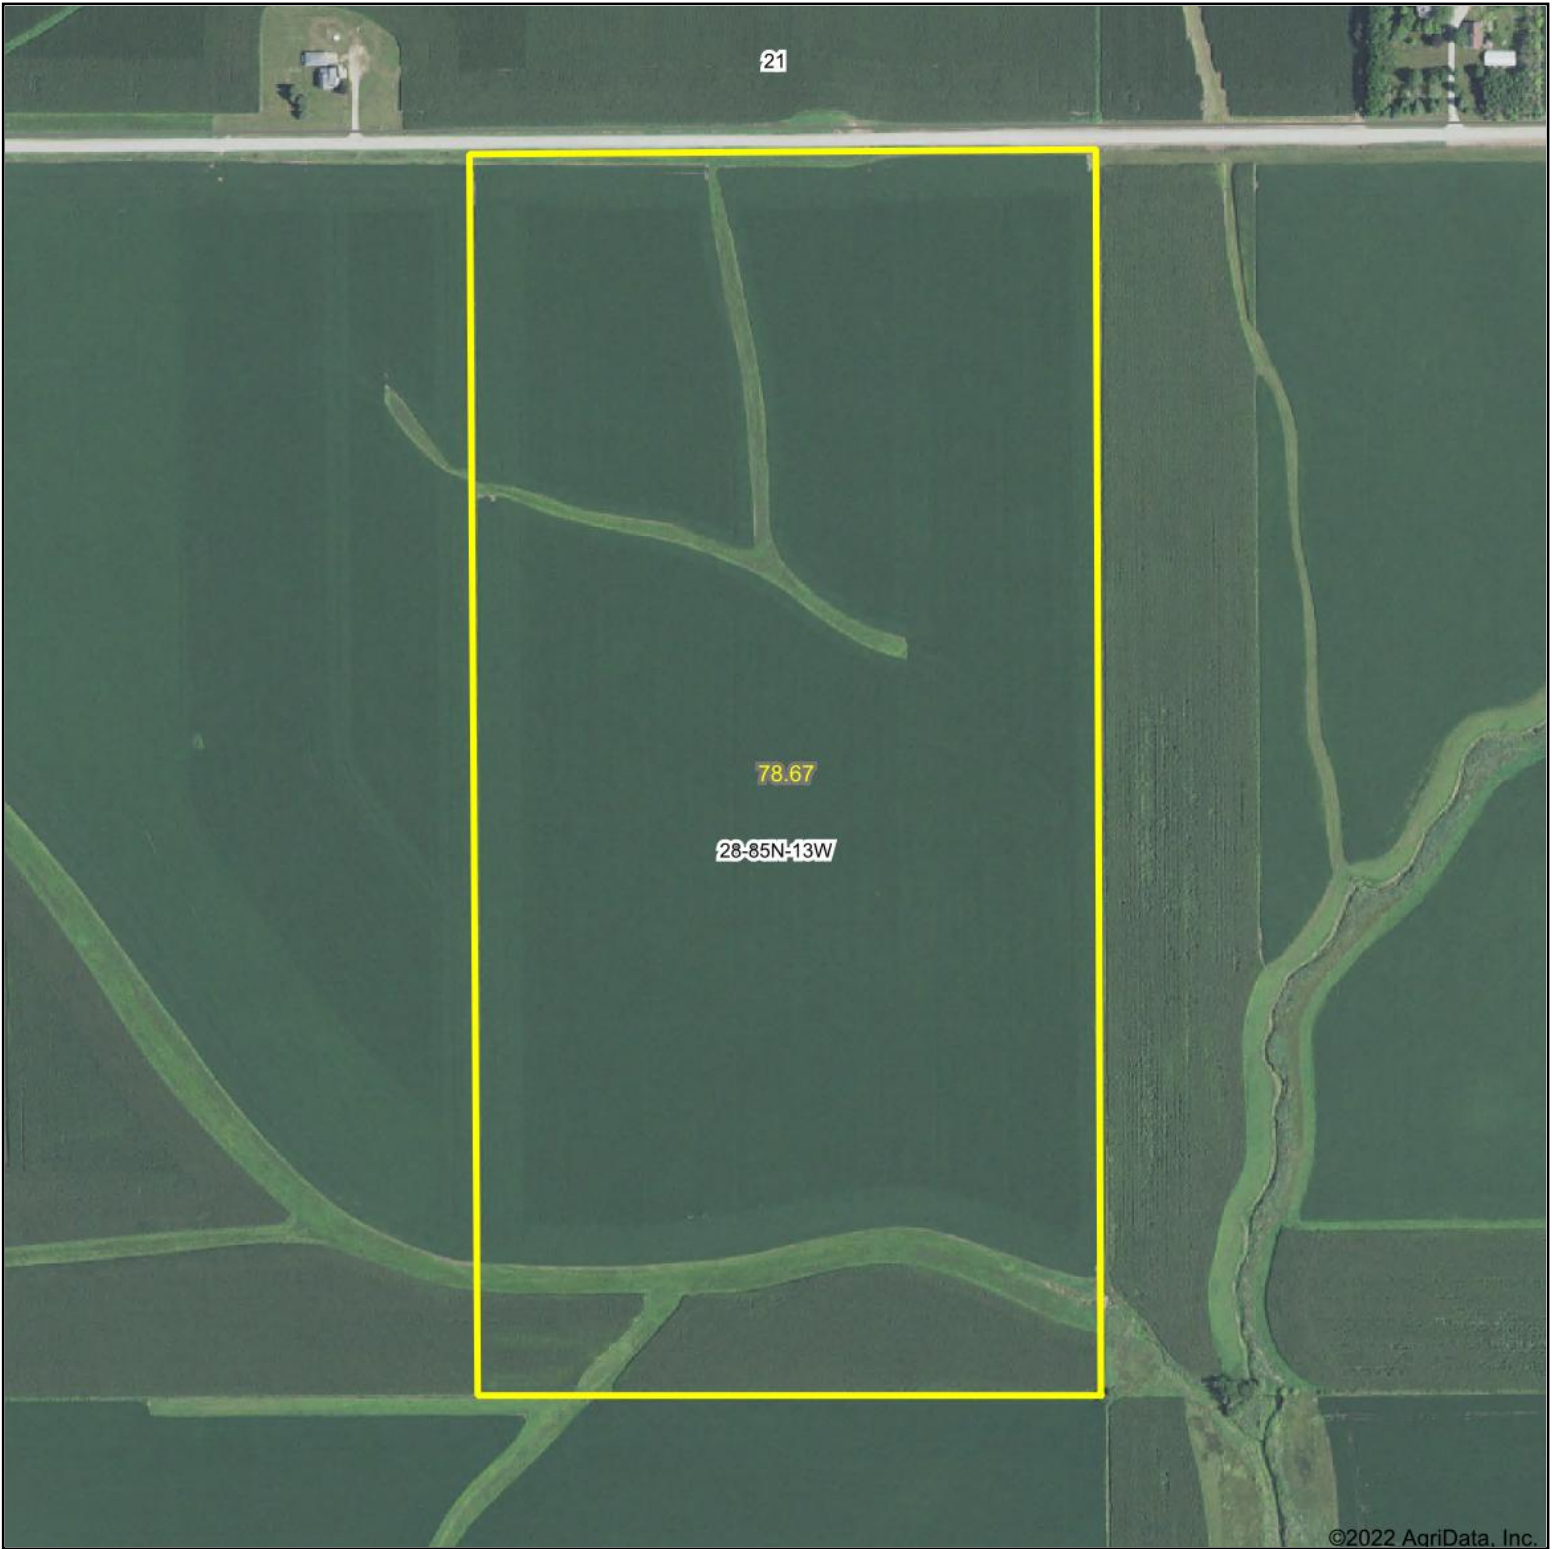

Aerial Map

©2022 AgriData, Inc.

Hawkeye Farm Mgmt & Real Estate

Map Center: 42° 8' 54.73, -92° 22' 12.47

28-85N-13W
Tama County
Iowa

8/8/2022

Maps Provided By:

© AgriData, Inc. 2021 www.AgriDataInc.com