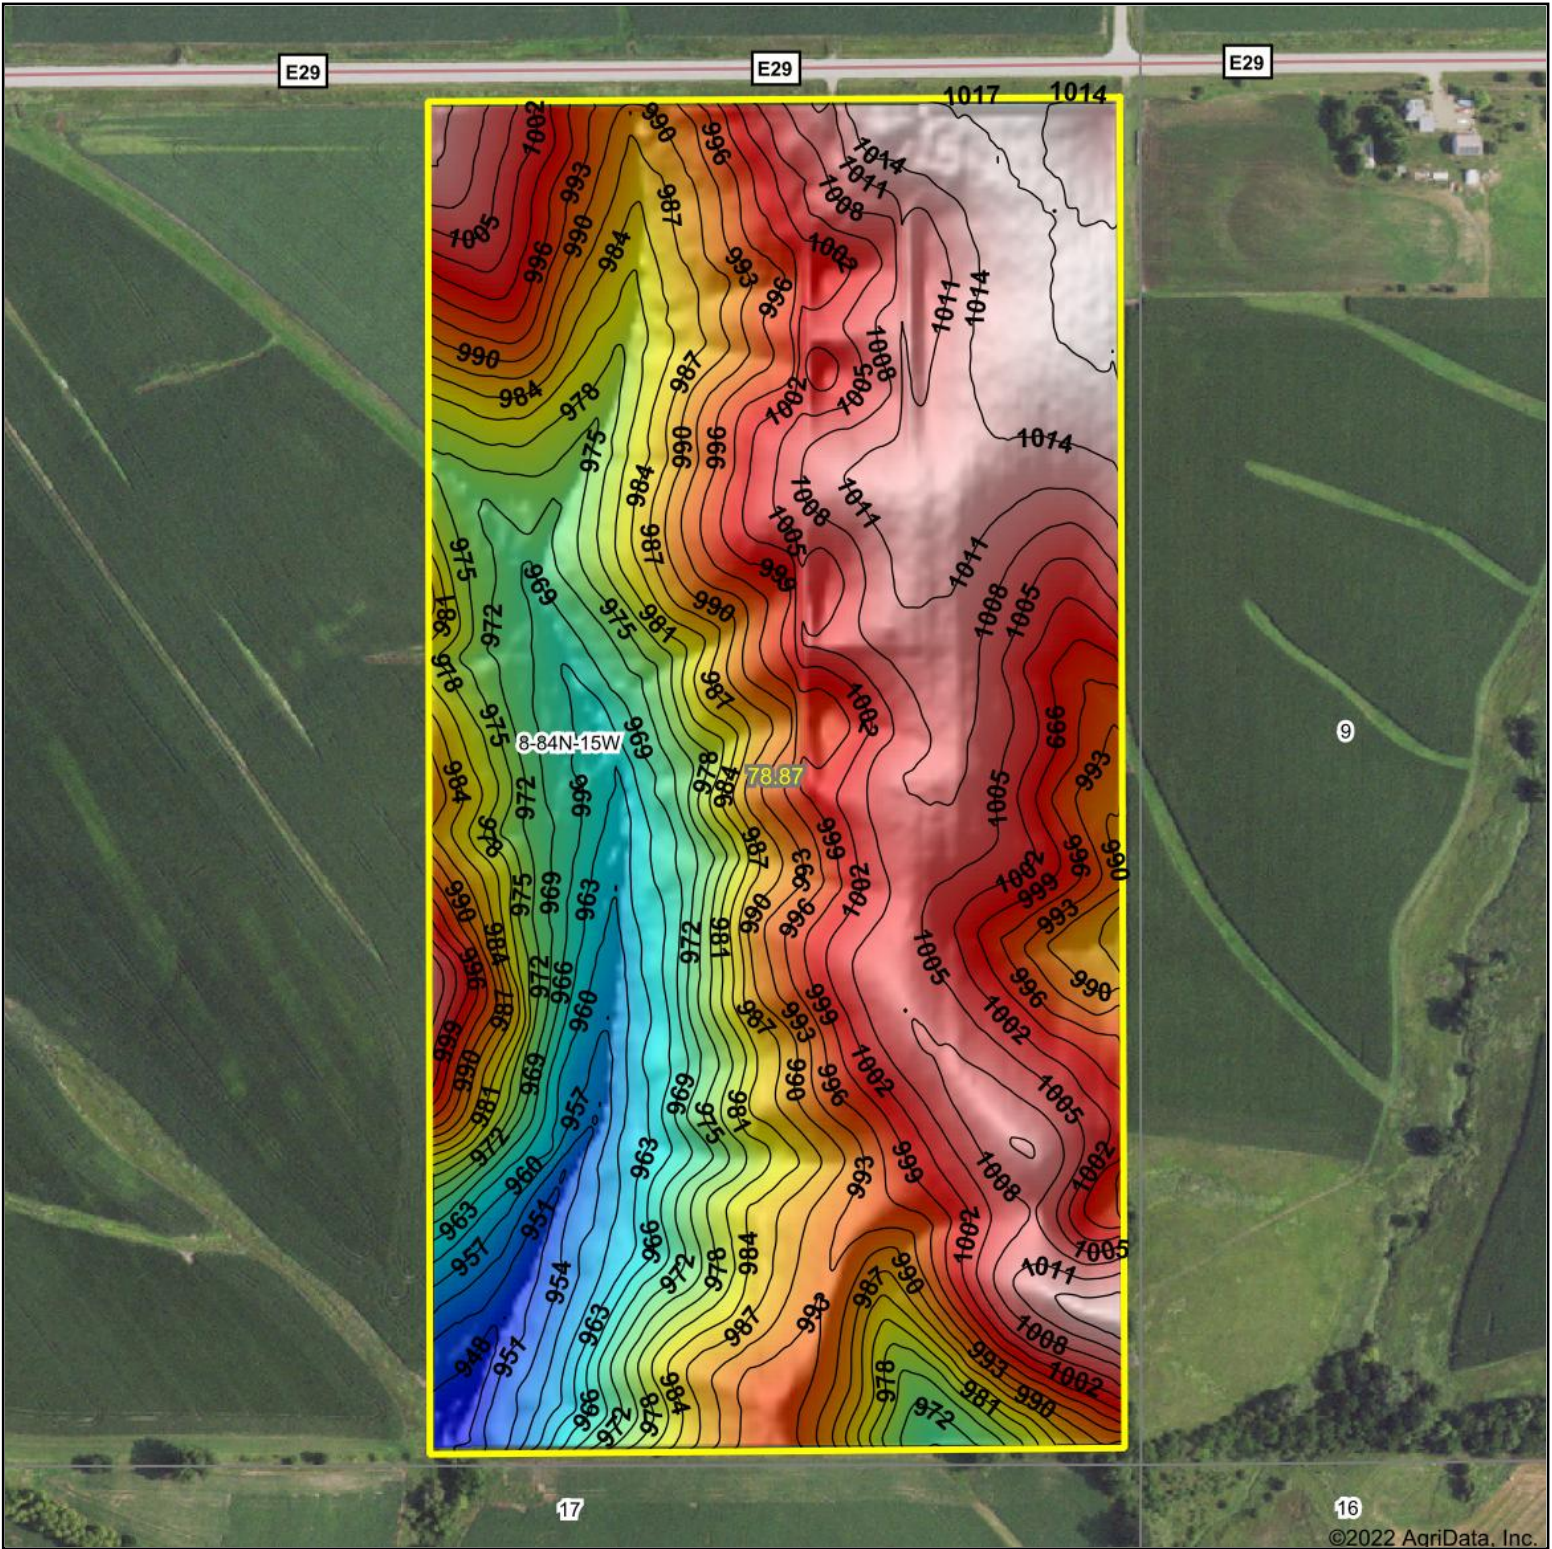

Topography Hillshade

Source: USGS 3 meter dem

Interval(ft): 3

Min: 945.2

Max: 1,018.3

Range: 73.1

Average: 990.9

Standard Deviation: 17.36 ft

6/30/2022

8-84N-15W
Tama County
Iowa

map center: 42° 5' 50.29, -92° 36' 46.26

Hawkeye Farm Mgmt & Real Estate

Maps Provided By:

surety
CUSTOMIZED ONLINE MAPPING

© AgriData, Inc. 2021

www.AgriDataInc.com

©2022 AgriData, Inc.