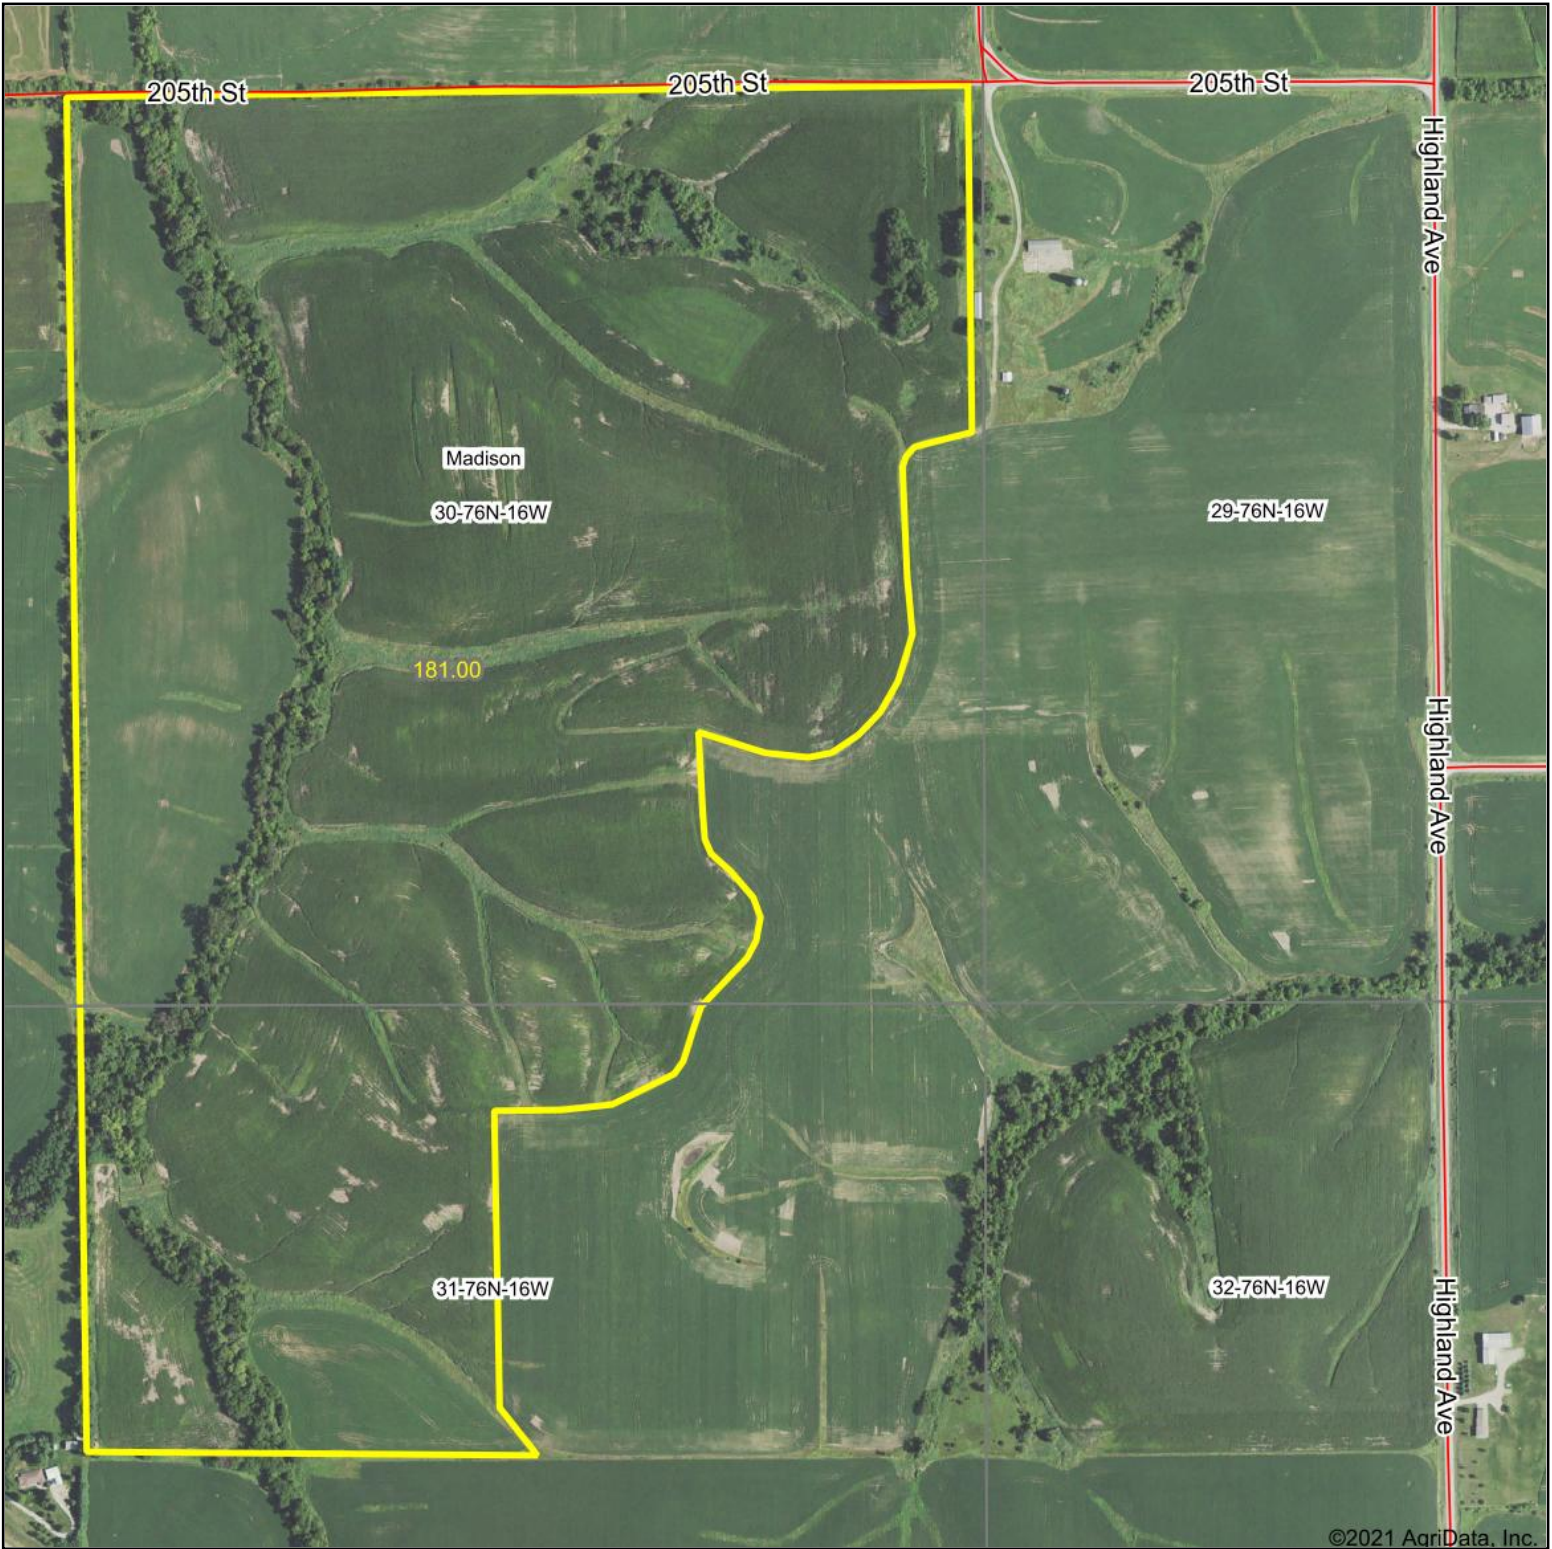

Aerial Map

©2021 AgriData, Inc.

Hawkeye Farm Mgmt & Real Estate

Map Center: 41° 21' 6.2, -92° 44' 22.35

30-76N-16W
Mahaska County
Iowa

9/15/2021

Maps Provided By:

© AgriData, Inc. 2021 www.AgriDataInc.com