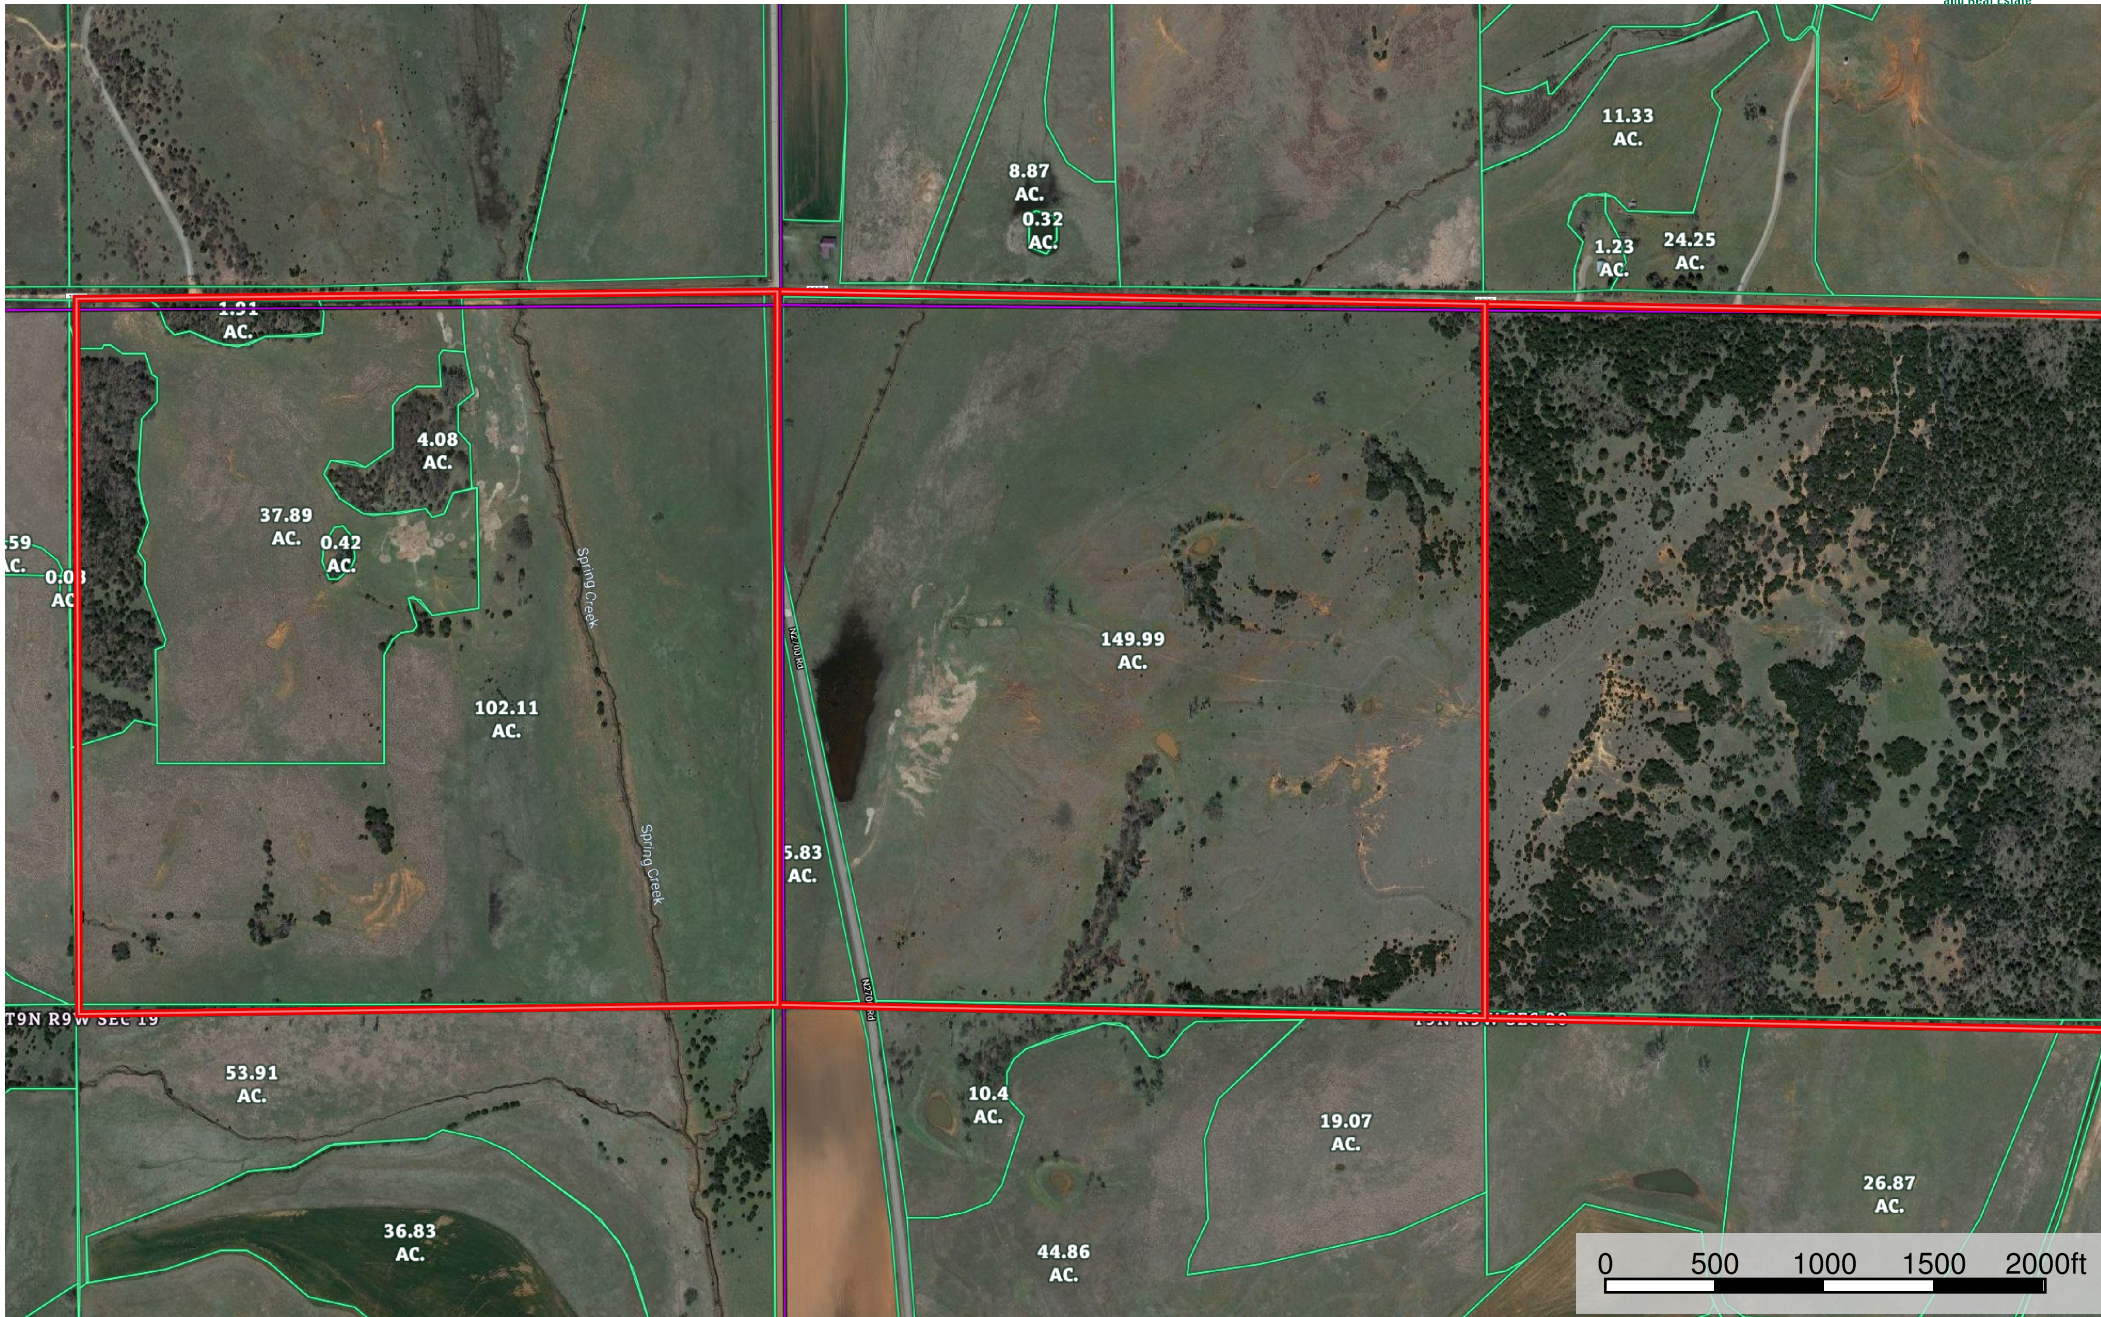

Venable - 480 acres

Oklahoma, AC +/-

Boundary