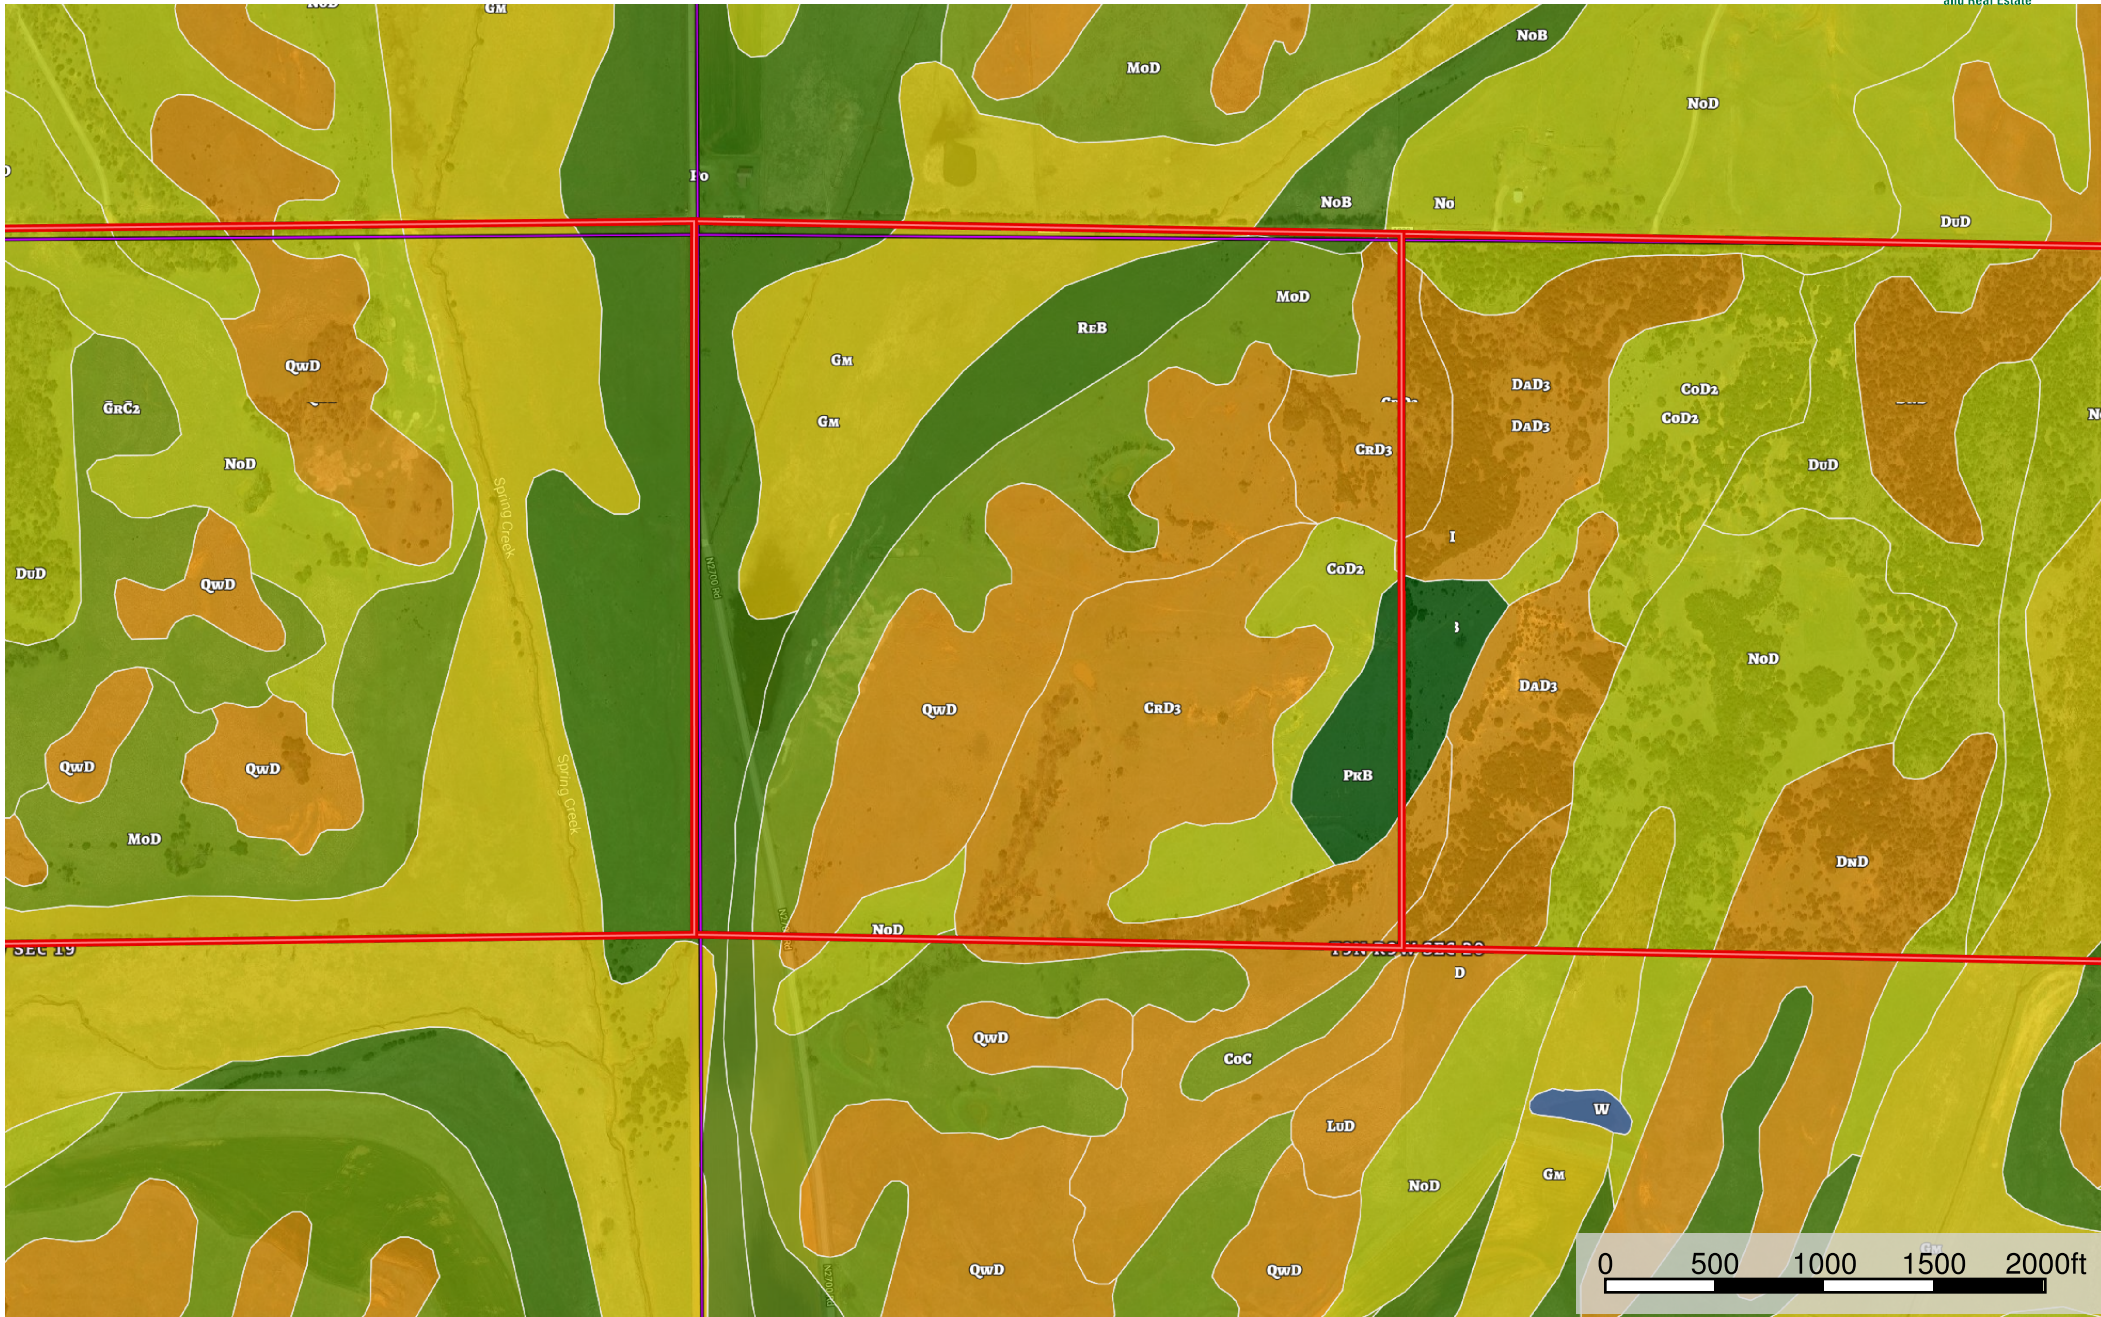

Venable - 480 acres

Oklahoma, AC +/-

 Boundary