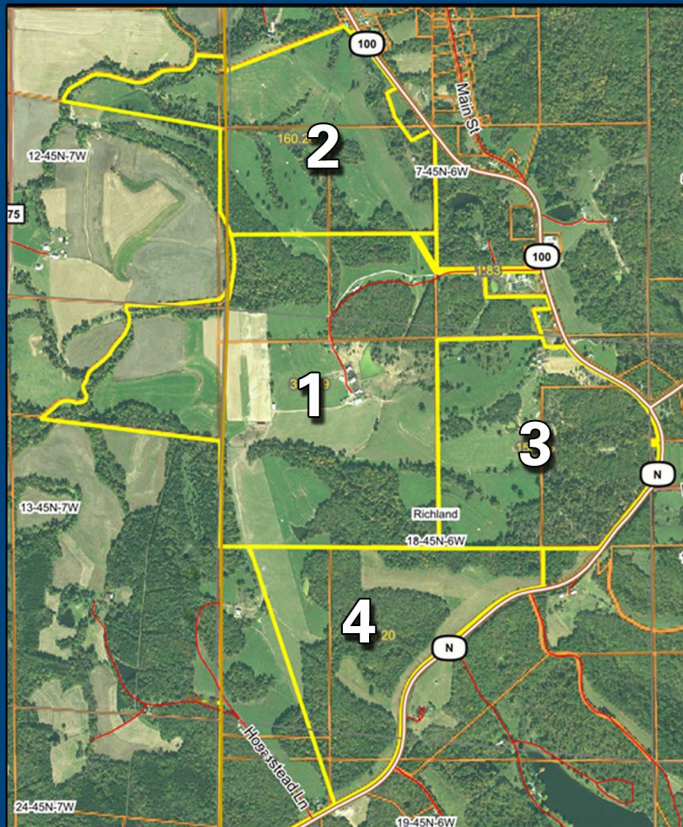

MARK YOUR CALENDARS!

Large Land, Equipment & Collector Tractor Auction

Collector: Feb. 19th ~ Modern: Feb. 20th ~ Land: Feb. 26th

United Country Land and Lake Properties is proud to present the auction of Valley View Farms and its impressive collection of equipment and collector tractors to the public this February. Located in Morrison, MO, Valley View Farms is one of the state's premiere cattle operations. Founded by the Seifert family, it has earned the reputation as a top producer of registered Hereford cattle. With 800 +/- acres of pasture, woods, and row crop ground located high in the hills just west of Hermann, MO, it is unlike any farm in the area. The Seifert family have decided to pass the farm and its contents on to their next care takers.

**L
A
N
D**

Tract 1: 337 acres m/l. Includes a 3 bed, 3 bath, 1,800 sqft ranch home; multiple barns; cattle working facilities; grain bins; and fenced pasture with waterers. 60 acres are currently tillable.

Tract 2: 160 acres m/l fenced pasture with waterers and cross fencing.

Tract 3: 150 acres m/l. Half open, half wooded. Includes a barn with water and electric, and paved highway frontage. This is perfect for hunting land, a small cattle farm, or home building location.

Tract 4: 140 acres m/l. Half open, half wooded, with paved highway frontage. Perfect for hunting, a small cattle farm, or home building site.

Collector Tractors

- ~ Antique Allis Chalmers tractor collection
- ~ Over 30 tractors
- ~ Complete D Series from D-10 to D-21
- ~ Parts, memorabilia, literature