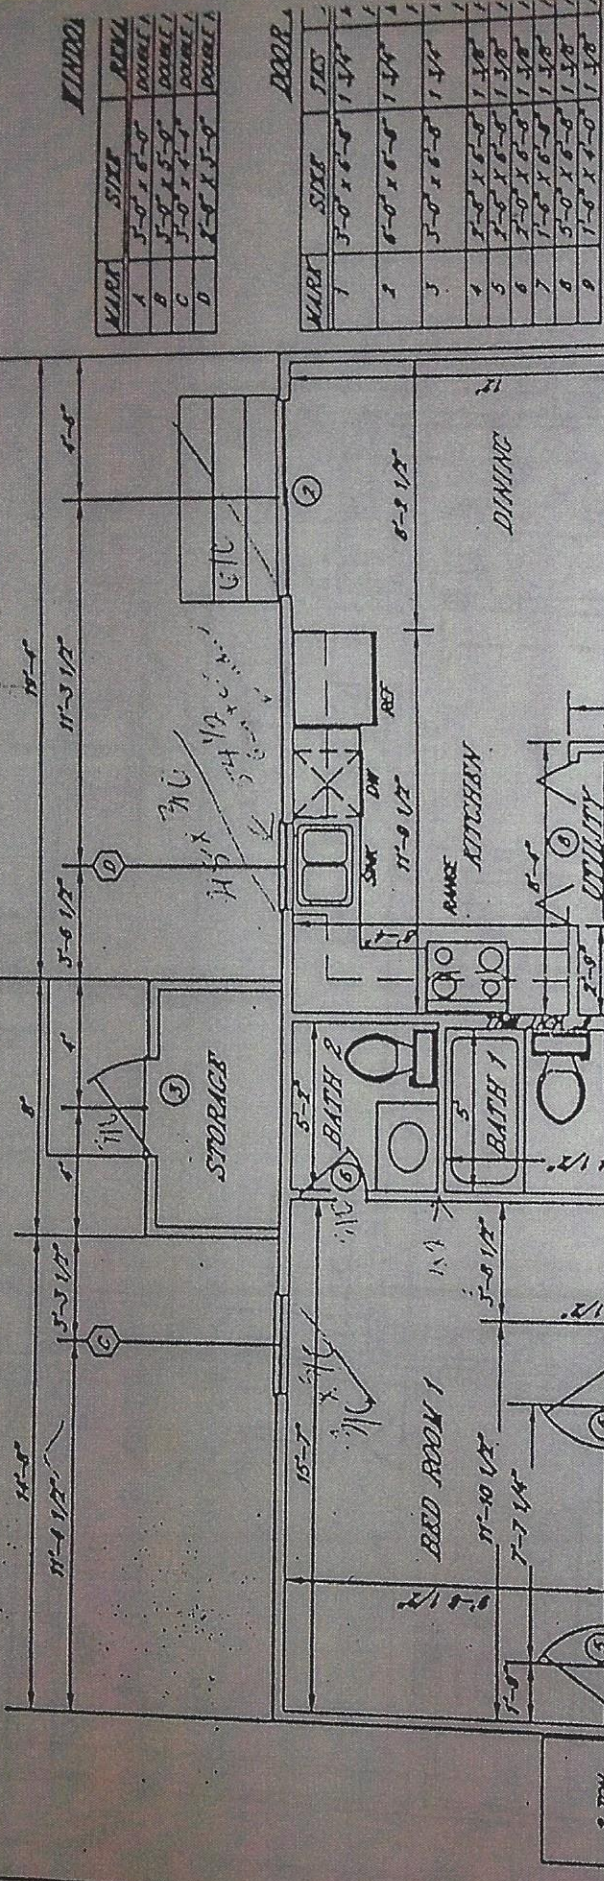

**HOUSE: 3 BEDROOMS
2 BATHS GARAGE OPTIONAL**

CONCRETE PATIO

WINDOW

MARK	SIZE	REVL
A	3'-0" x 6'-0"	DOUBLE
B	3'-0" x 5'-0"	DOUBLE
C	3'-0" x 4'-0"	DOUBLE
D	3'-0" x 3'-0"	DOUBLE

DOOR

MARK	SIZE	TYS
1	3'-0" x 6'-8"	1 3/4"
2	6'-0" x 6'-8"	1 3/4"
3	3'-0" x 6'-8"	1 3/4"
4	3'-0" x 6'-8"	1 3/4"
5	3'-0" x 6'-8"	1 3/4"
6	3'-0" x 6'-8"	1 3/4"
7	3'-0" x 6'-8"	1 3/4"
8	3'-0" x 6'-8"	1 3/4"
9	3'-0" x 6'-8"	1 3/4"

**HOUSE: 3 BEDROOMS
1.5 BATHS**

40.6

25

25