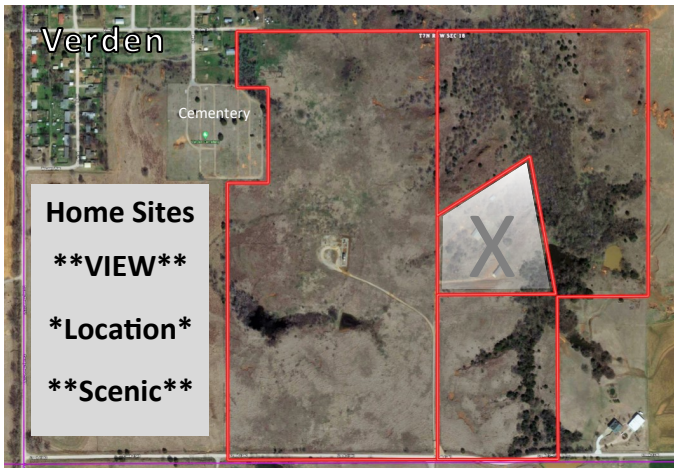

McVey Farms Real Estate Auction

2 Properties - Auction - 12 noon

Verden

Cemetery

Home Sites

VIEW

Location

Scenic

131.79 Acres

Section 18 - T7N - R8W, Grady County

Located just south of Verden, OK, from HWY 62 just east of Verden, turn south on CS 2780 for 8/10 mile, west 1/2 mile on CR 1340 to entrance.