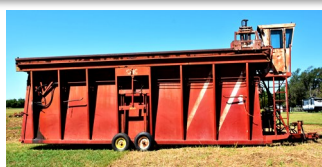

10 am - Saturday - Oct. 3, 2020

John Deere 6170 R FWA
JD H360 Loader
2610 hours
GreenStar 3 Guidance
Ford 9680 Versatile Tractor
7418 hours
Case 2390 Tractor
5951 hours
Case IH JX 80 U Tractor
5293 hours
New Holland TN70 Tractor FWA
5365 hours
EnFo Dexter Tractor
3 cyl. Diesel
Donkey Fork Lift - Diesel
Cat. Fork Lift - Propane
2008 Ford F250 4x4 - runs good
Bobcat 343 Skid Steer- Needs repair
80's Chevy 2 ton Grain Truck- runs
90's Ford F350- Good Flatbed- no run
90's Ford 150- doesn't run
70's Ford 600 Truck w/ Water Tank
Wylie 1000 Gal. Nurse Tank w/ pump
Wylie 500 Gal. Spray Rig - PTO
Road Boss 28 ft. Implement Trailer
W/ ramps & w/ load extensions
Implement Gooseneck Trailer - 32 foot
Dovetail with Ramps
Gooseneck 20 ft. Stock Trailer
Gooseneck 32 ft. Stock Trailer
Forever Floor - HD Axles - nice
Reinke Truck Float - 45 foot
Shipping Container 40 ft
Implement Trailer - 20 ft. w/ Tilt
18 ft. Imp. Trailer - Heavy Duty
10 ft. Trailer Fold-Down Ramp
2 wheel Pickup Bed Trailer
4 wheel Cotton Trailer w/ Tall Frame
CMC Large Cotton Module Builder
Deutz Irrigation Engine & Pump
3 Deutz Engines for Parts
Irrigation Pipe Trailers -& Pipe
2 Propane Tanks
Roller Mill - Richard Hart made
Harvestor Roller Mill - Electric
JD 9996 Picker Parts- New- Lots of them
JD Spindle Grease - 3/4 full 265 gal. tote
Tote Transfer Pump 12 volt w/ meter
400 Gallon Fuel Tank on Wheels
250 Gal & 50 Gal fuel tanks - pumps
Toshiba Electrical Control Panel - nice
Hay Forks - Pallet Forks