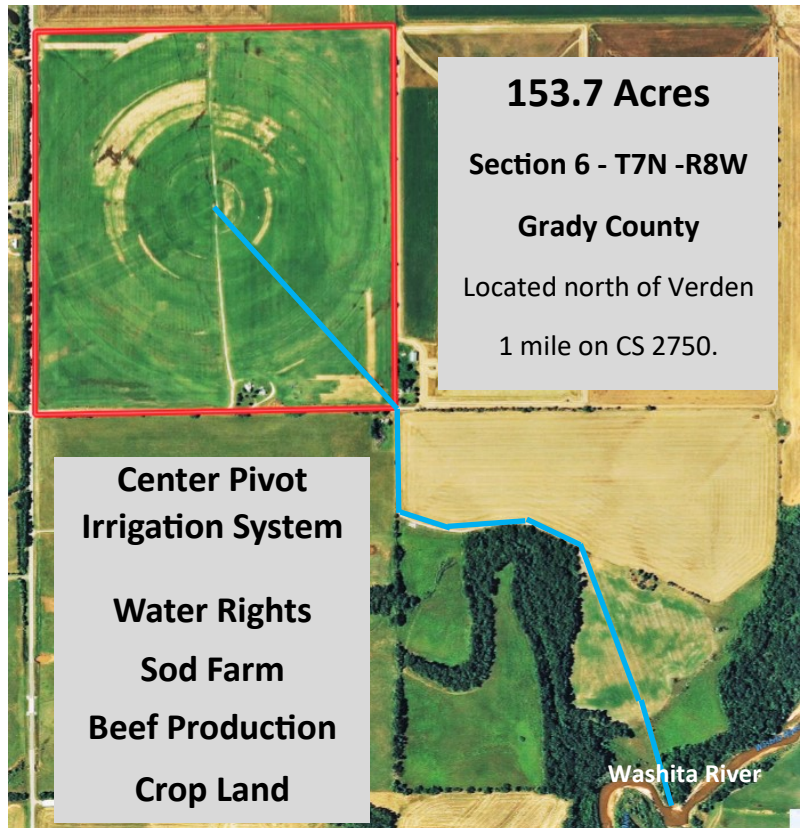

Public Auction

Saturday - October 3, 2020
Verden, Oklahoma

Auction Site: 2 miles North of Verden on County Street 2750, then 2 miles east on County Road 1310

McVey Farms Equipment Dispersal Auction

10 am - Start Time - 2 Auction Rings

Lots & Lots More

Stay up-to-date on FB & Websites

McVey Farms Real Estate Auction

2 Properties - Auction - 12 noon

Verden

Cemetery

Home Sites

****VIEW****

Location

****Scenic****

131.79 Acres

Section 18 - T7N - R8W, Grady County

Located just south of Verden, OK, from HWY 62 just east of Verden, turn south on CS 2780 for 8/10 mile, west 1/2 mile on CR 1340 to entrance.

153.7 Acres

Section 6 - T7N -R8W

Grady County

Located north of Verden

1 mile on CS 2750.

Center Pivot Irrigation System

Water Rights

Sod Farm