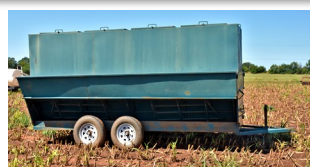

10 am - Saturday - Oct. 3, 2020

John Deere 6170 R FWA
JD H360 Loader
2610 hours
GreenStar 3 Guidance
Ford 9680 Versatile Tractor
7418 hours
Case 2390 Tractor
5951 hours
Case IH JX 80 U Tractor
5293 hours
New Holland TN70 Tractor FWA
5365 hours
EnFo Dexter Tractor
3 cyl. Diesel
Donkey Fork Lift - Diesel
Cat. Fork Lift - Propane
2008 Ford F250 4x4 - runs good
Bobcat 343 Skid Steer- Needs repair
80's Chevy 2 ton Grain Truck- runs
90's Ford F350- Good Flatbed- no run
90's Ford 150- doesn't run
70's Ford 600 Truck w/ Water Tank
Wylie 1000 Gal. Nurse Tank w/ pump
Wylie 500 Gal. Spray Rig - PTO
Road Boss 28 ft. Implement Trailer
W/ ramps & w/ load extensions
Implement Gooseneck Trailer - 32 foot
Dovetail with Ramps
Gooseneck 20 ft. Stock Trailer
Gooseneck 32 ft. Stock Trailer
Forever Floor - HD Axles - nice
Reinke Truck Float - 45 foot
Shipping Container 40 ft
Implement Trailer - 20 ft. w/ Tilt
18 ft. Imp. Trailer - Heavy Duty
10 ft. Trailer Fold-Down Ramp
2 wheel Pickup Bed Trailer
4 wheel Cotton Trailer w/ Tall Frame
CMC Large Cotton Module Builder
Deutz Irrigation Engine & Pump
3 Deutz Engines for Parts
Irrigation Pipe Trailers -& Pipe
2 Propane Tanks
Roller Mill - Richard Hart made
Harvestor Roller Mill - Electric
JD 9996 Picker Parts- New- Lots of them
JD Spindle Grease - 3/4 full 265 gal. tote
Tote Transfer Pump 12 volt w/ meter
400 Gallon Fuel Tank on Wheels
250 Gal & 50 Gal fuel tanks - pumps
Toshiba Electrical Control Panel - nice
Hay Forks - Pallet Forks