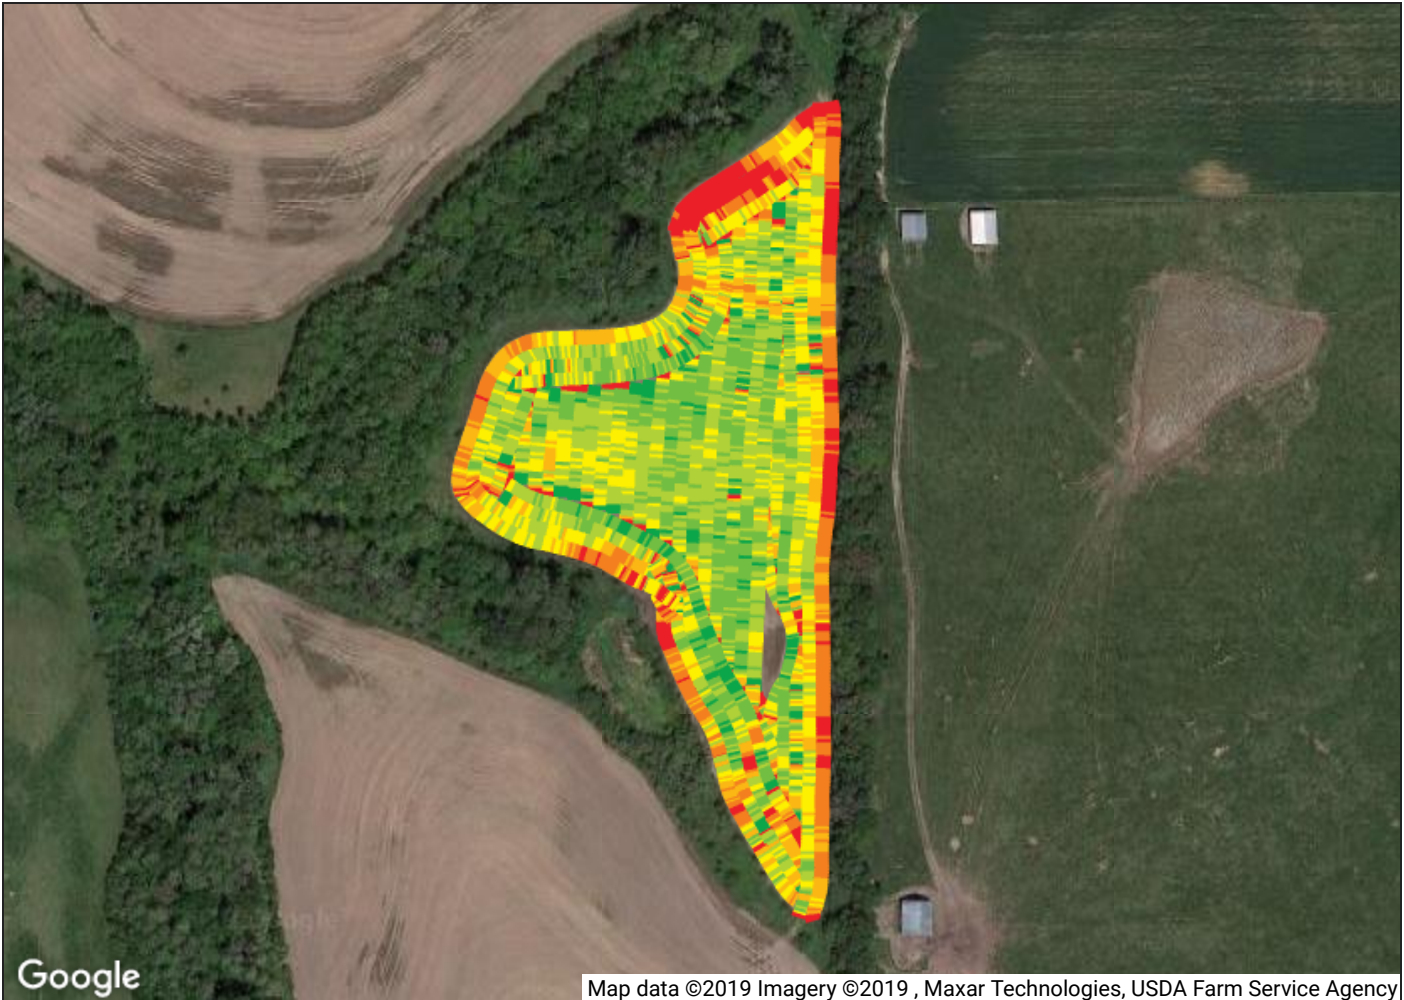

2019 Corn: Harvest

Layer: Dry Yield

CENTER_2

Patterson; Ron | FILLMORE

Operation Dates: 10/27/2019 - 10/27/2019

AGRONOMIC DATA	
TOTAL DRY YIELD	AVG. WET WEIGHT
1,500.84 bu	10,618.54 lb/ac
AVG. DRY YIELD	
184.15 bu/ac	
AVG. MSTR	
16.78 %	
AVG. SPEED	
2.82 mi/h	
AREA WORKED	
8.15 ac	
WET WEIGHT	
86,541.12 lb	