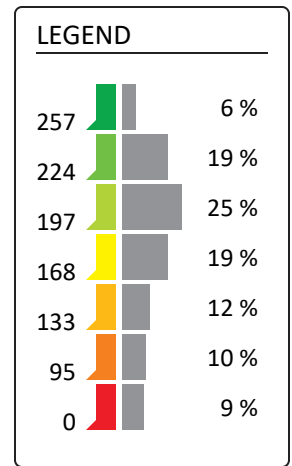

2019 Corn: Harvest

Layer: Dry Yield

CENTER_2

Patterson; Ron | FILLMORE

Operation Dates: 10/27/2019 - 10/27/2019

AGRONOMIC DATA	
TOTAL DRY YIELD	AVG. WET WEIGHT
1,500.84 bu	10,618.54 lb/ac
AVG. DRY YIELD	
184.15 bu/ac	
AVG. MSTR	
16.78 %	
AVG. SPEED	
2.82 mi/h	
AREA WORKED	
8.15 ac	
WET WEIGHT	
86,541.12 lb	