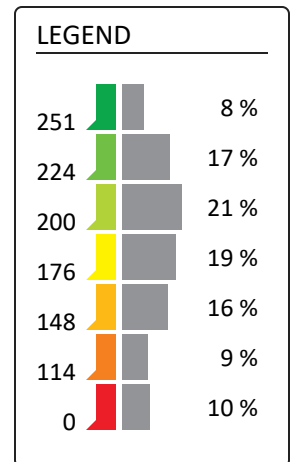

Operations Center

2019 Corn: Harvest

Layer: Dry Yield

SOUTH

Patterson; Ron | FILLMORE

Operation Dates: 10/26/2019 - 10/27/2019

AGRONOMIC DATA	
TOTAL DRY YIELD	AVG. WET WEIGHT
2,951.82 bu	10,710.1 lb/ac
AVG. DRY YIELD	
186.94 bu/ac	
AVG. MSTR	
16.37 %	
AVG. SPEED	
3.01 mi/h	
AREA WORKED	
15.79 ac	
WET WEIGHT	
169,112.46 lb	