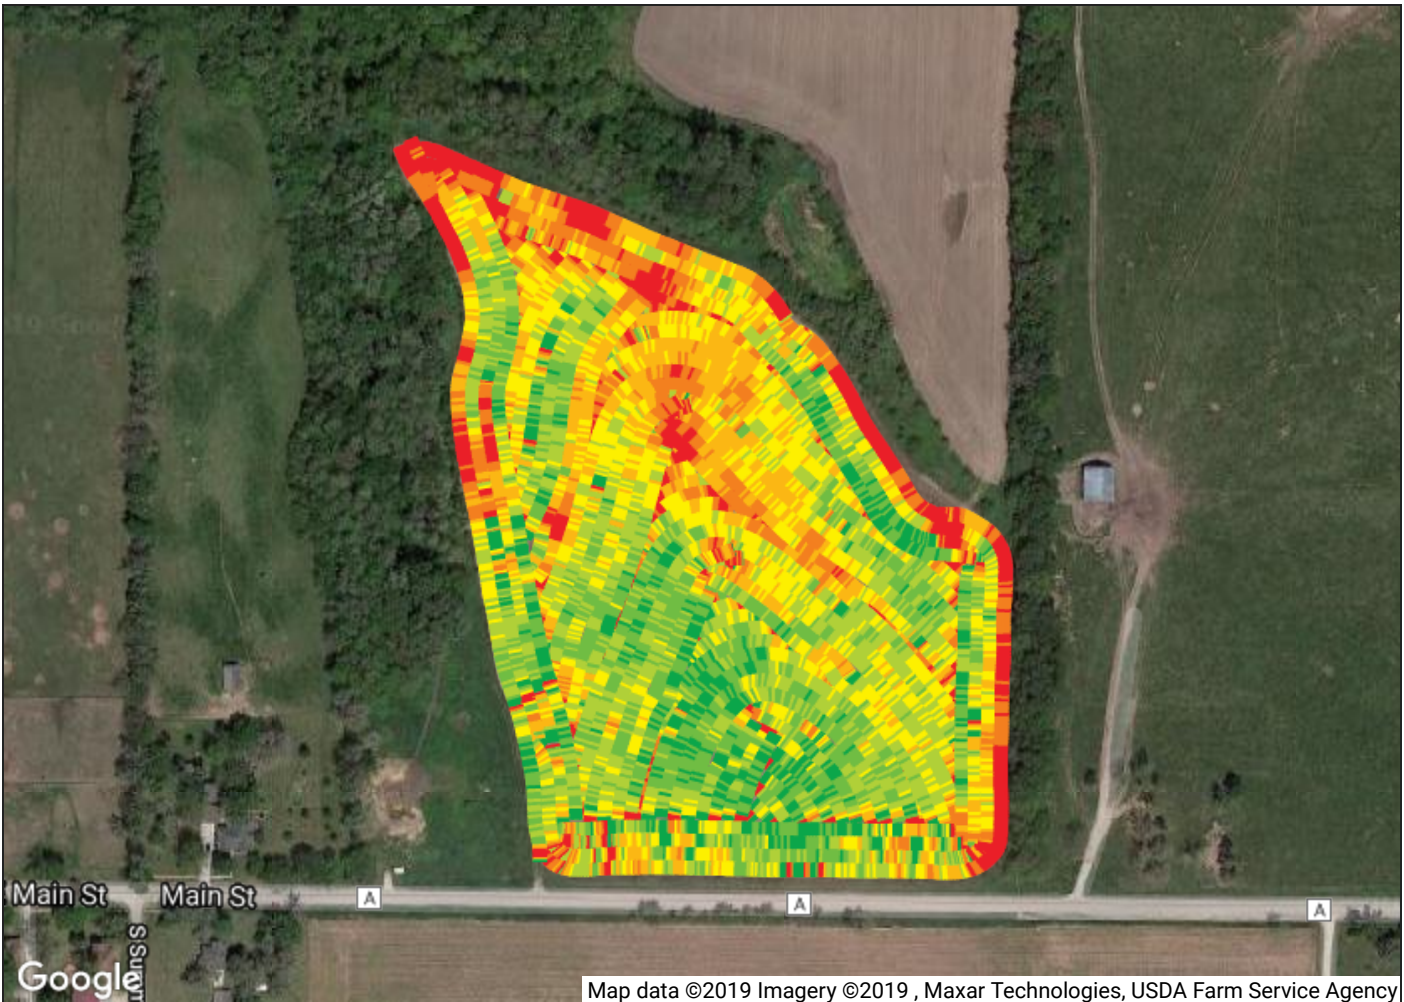

Operations Center

2019 Corn: Harvest

Layer: Dry Yield

SOUTH

Patterson; Ron | FILLMORE

Operation Dates: 10/26/2019 - 10/27/2019

AGRONOMIC DATA	
TOTAL DRY YIELD	AVG. WET WEIGHT
2,951.82 bu	10,710.1 lb/ac
AVG. DRY YIELD	
186.94 bu/ac	
AVG. MSTR	
16.37 %	
AVG. SPEED	
3.01 mi/h	
AREA WORKED	
15.79 ac	
WET WEIGHT	
169,112.46 lb	