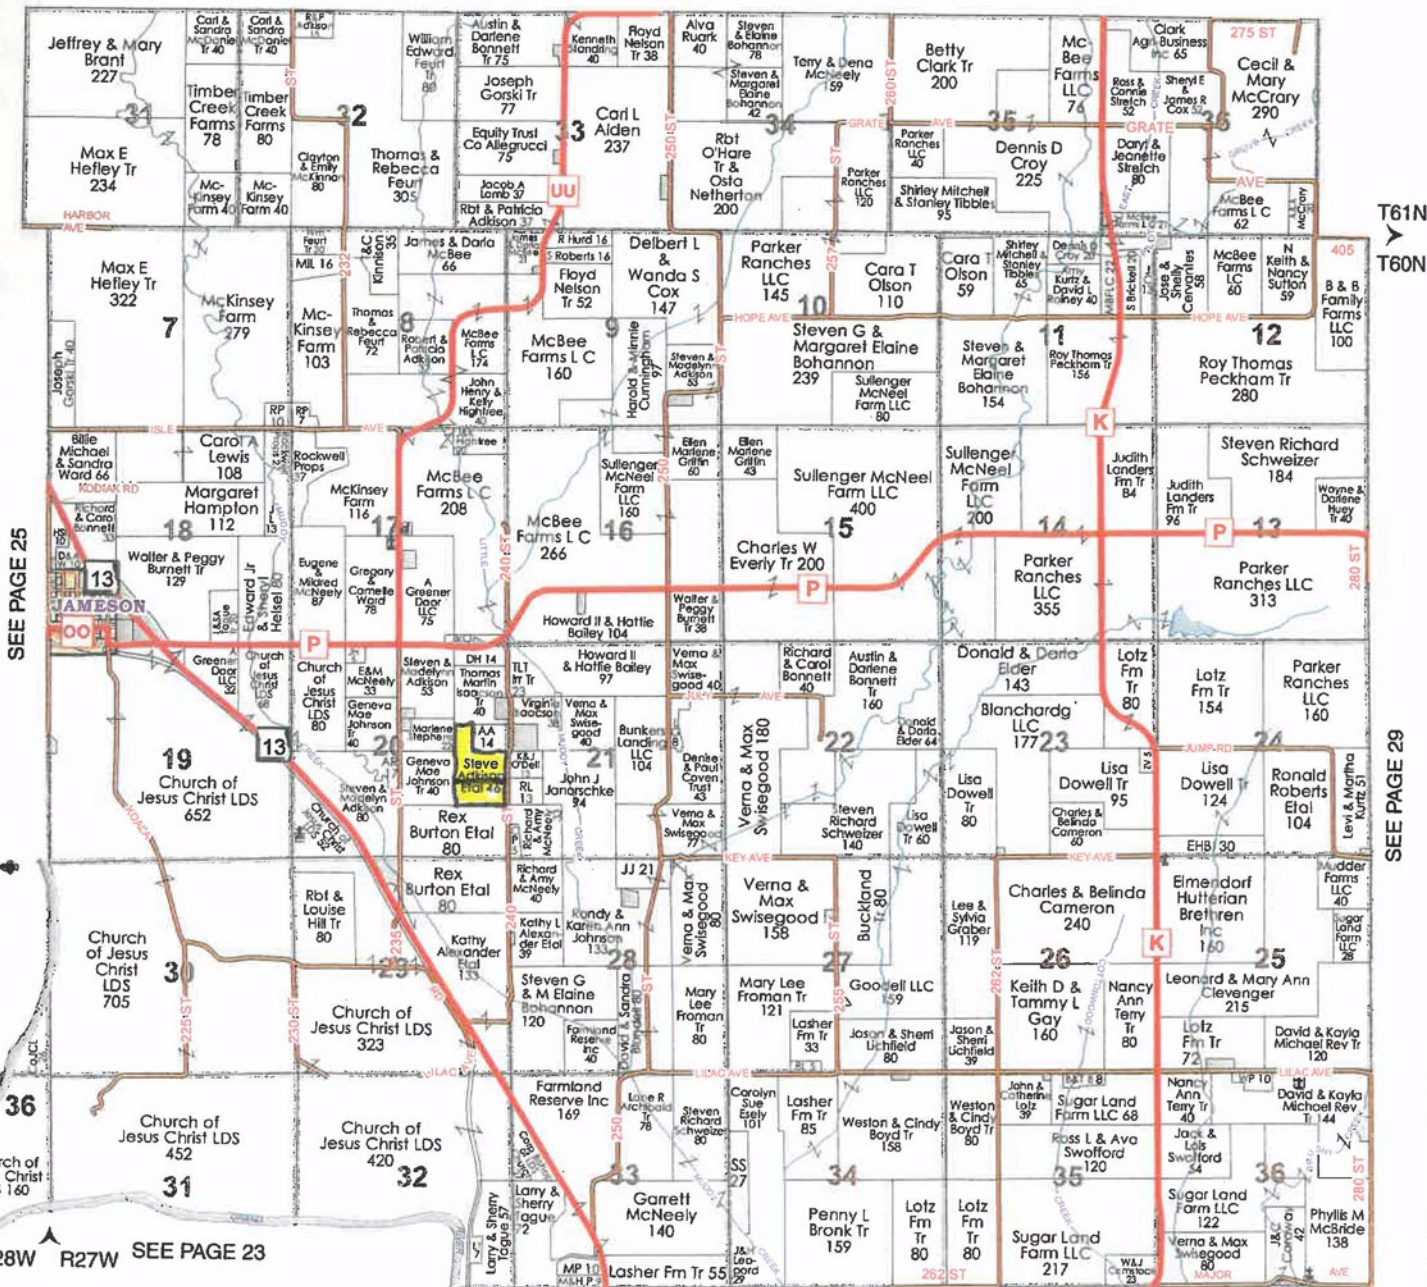

# Grand River (E)

# Townships 60N & 61N - Ranges 27W & 28W

Copyright © 2018 Mapping Solutions

SEE PAGE 17

SEE PAGE 25

SEE PAGE 23

SEE PAGE 35

T61N  
T60N

SEE PAGE 29