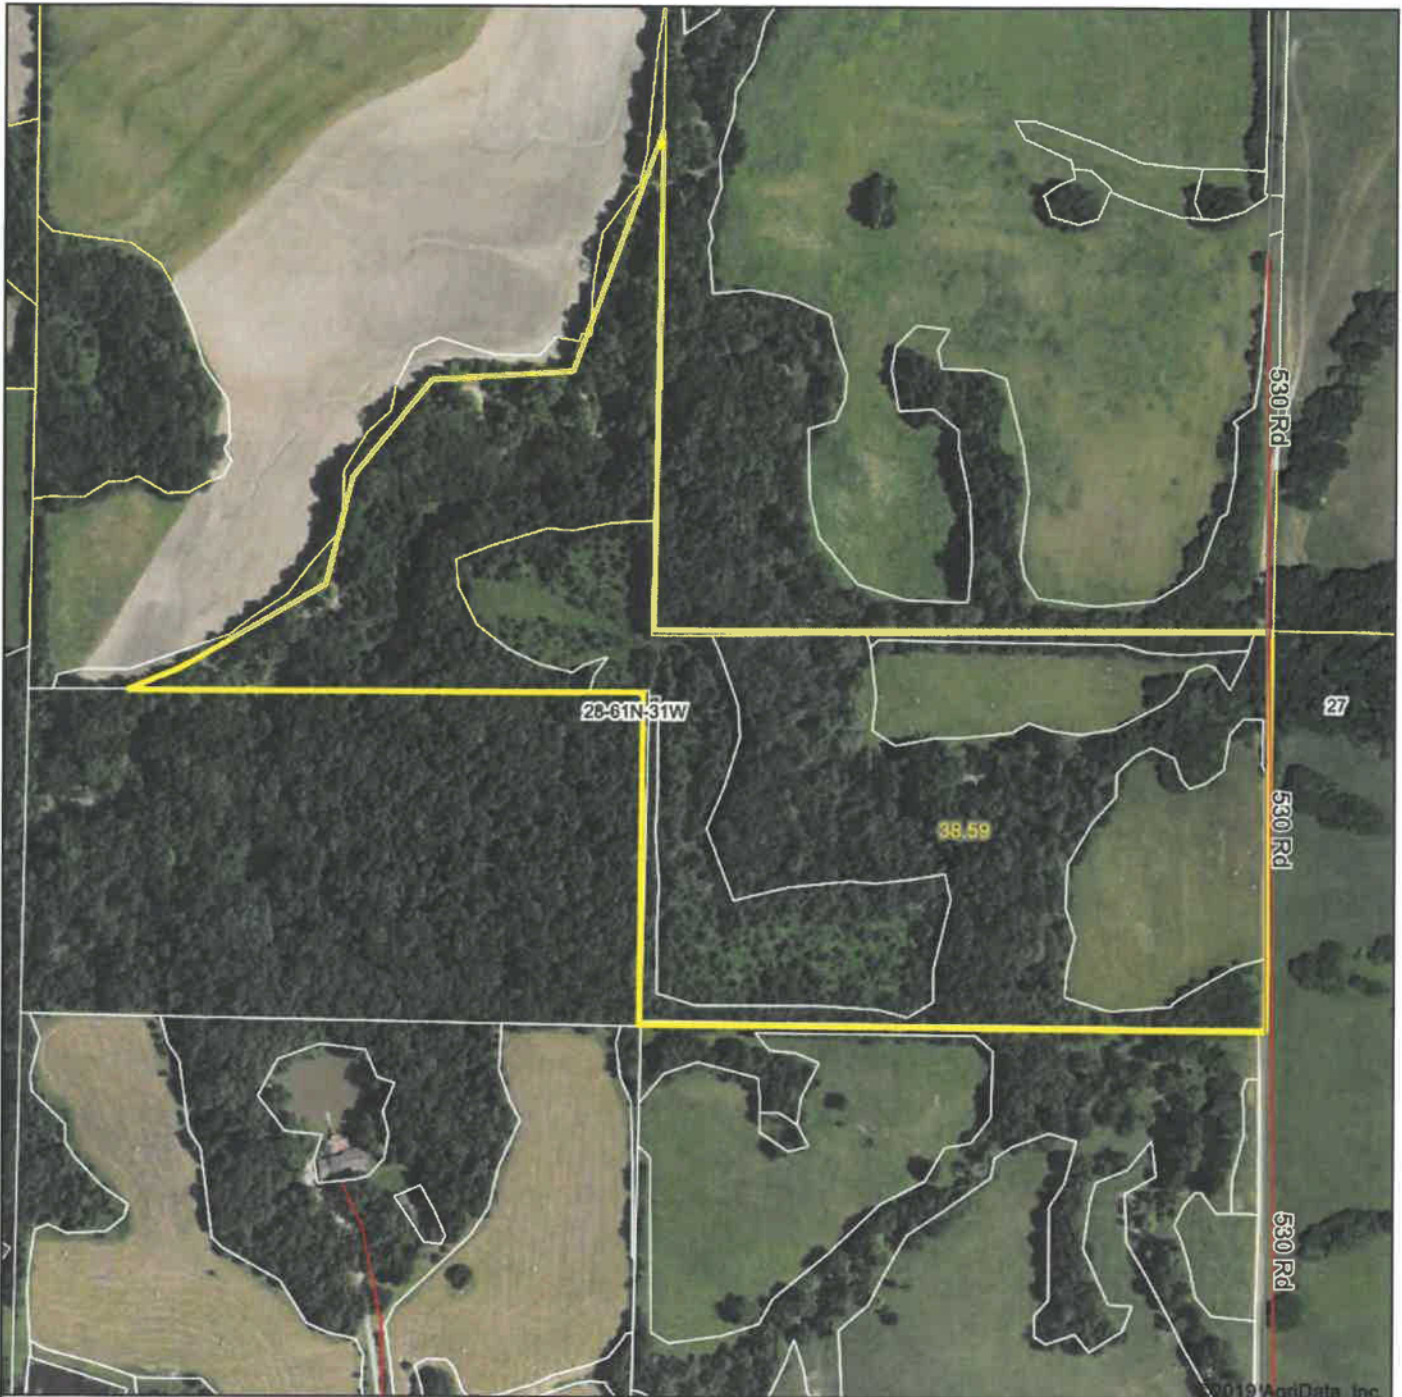

Aerial Map

map center: 40.059174, -94.393028

United Country
NELSON REAL ESTATE

28-61N-31W
Gentry County
Missouri

Maps Provided By:
surety
CUSTOMIZED ONLINE MAPPING
© AgriData, Inc. 2019 www.AgriDataInc.com