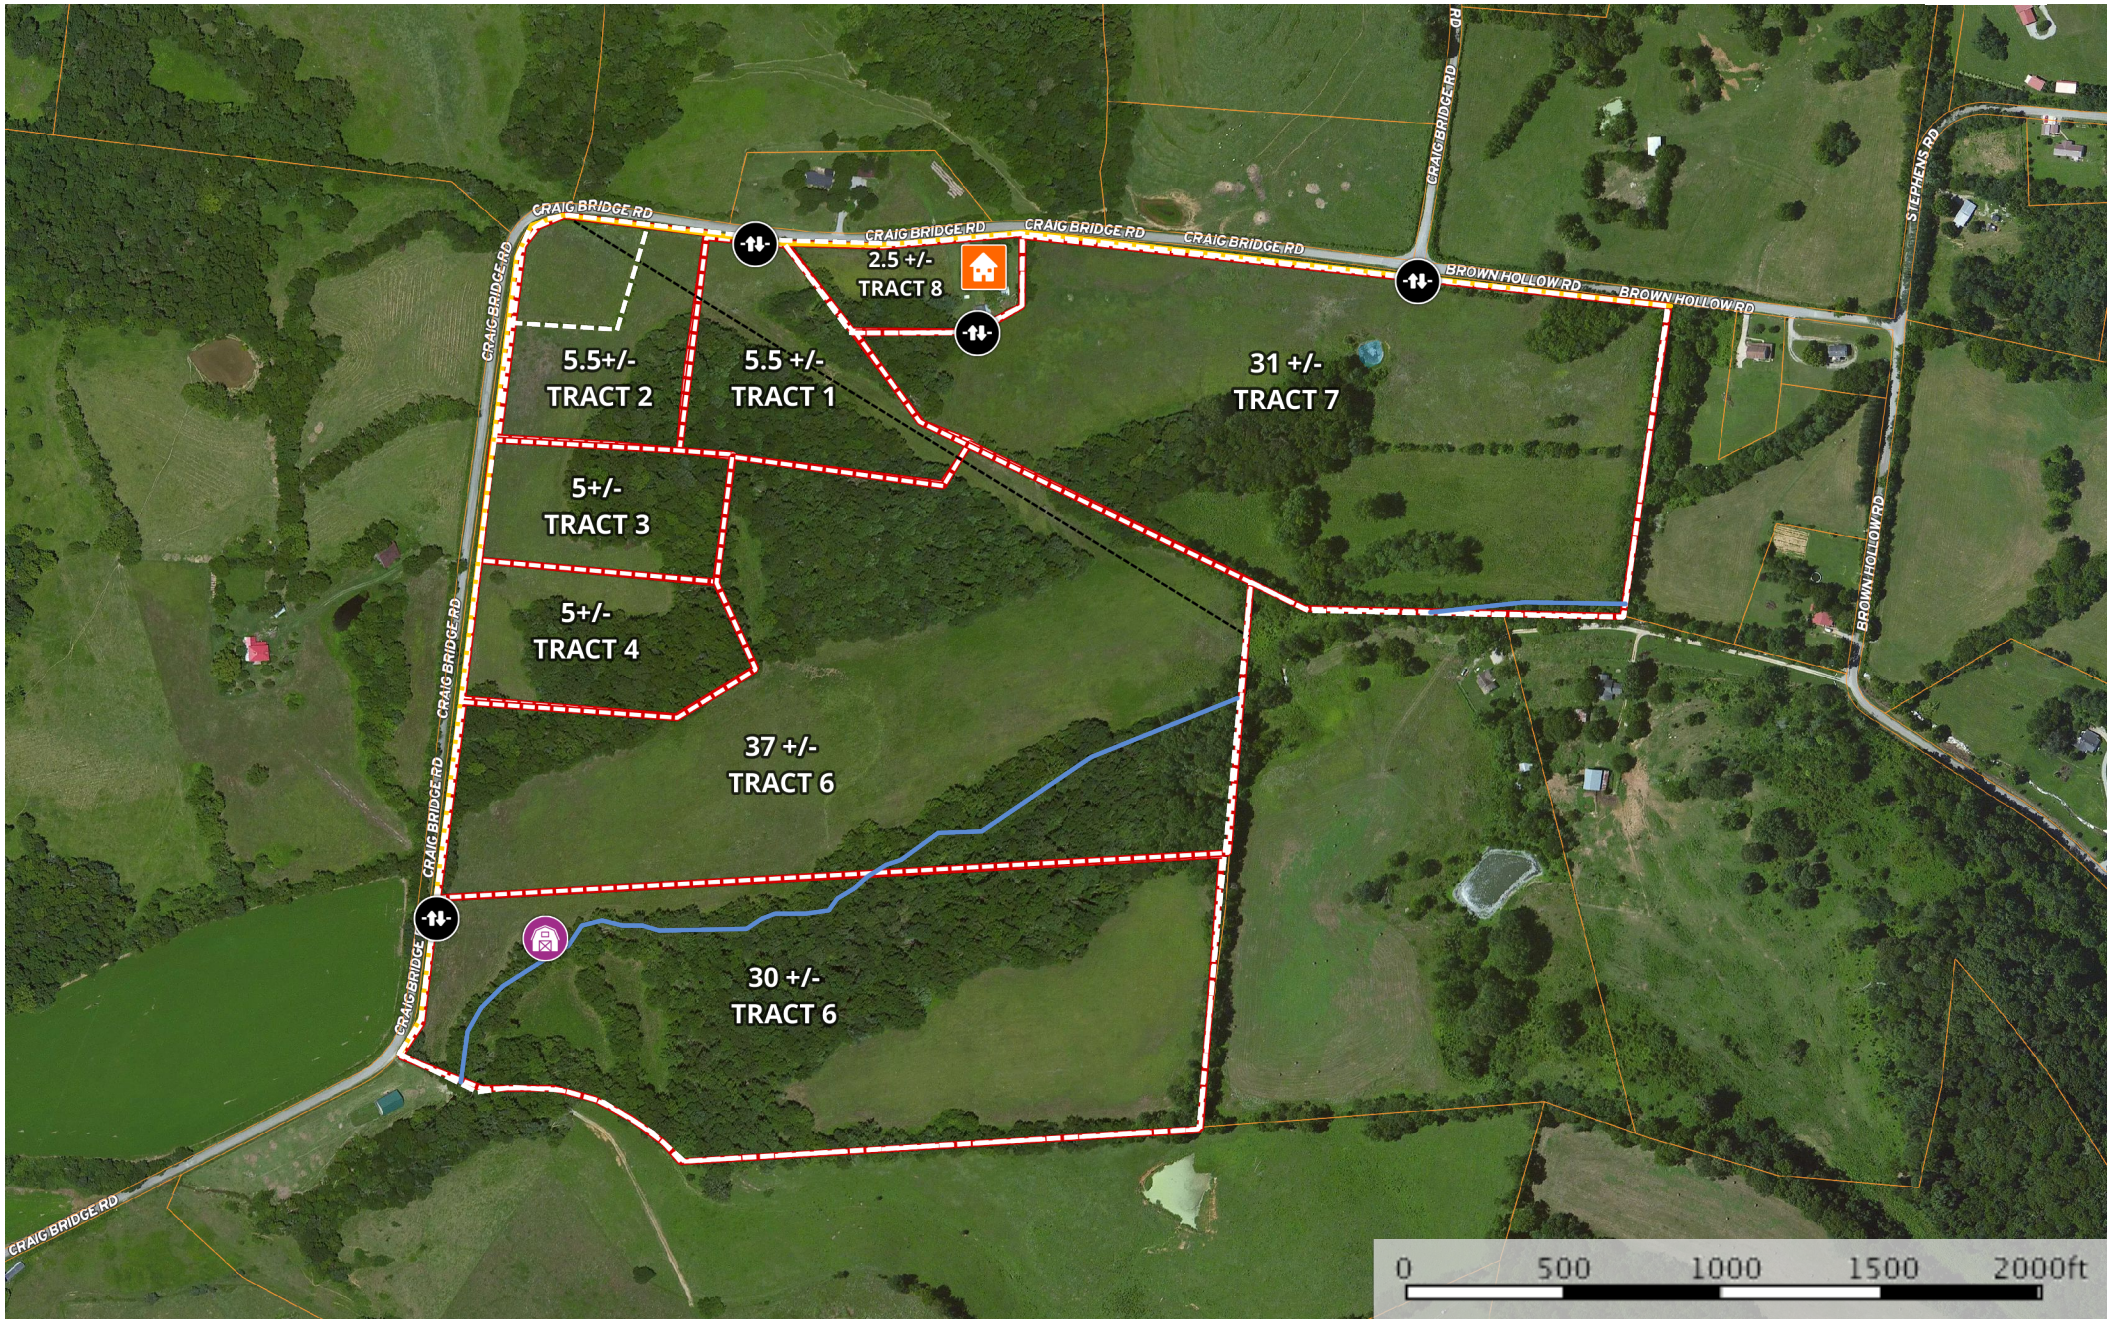

# Craig Bridge

Maury County, Tennessee, AC +/-

- House
- Gate
- Barn
- River / Creek
- Fence
- Primary Road
- Transmission Line
- Boundary
- Pond / Tank