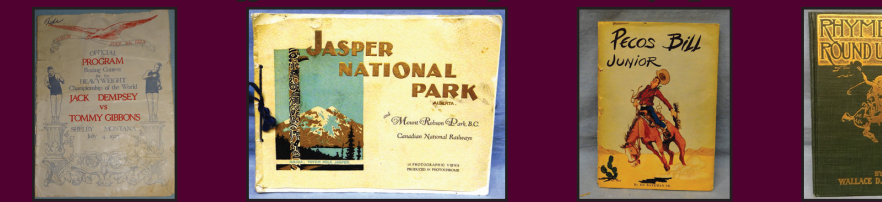

Dempsey vs. Gibbons   Jasper National Park   Bateman   Coburn