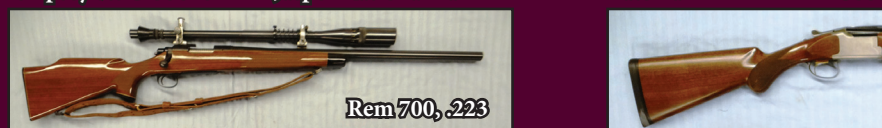

Vintage Pennants Roosevelt Battle Flag Buffalo Skull

Dempsey vs. Gibbons Jasper National Park Bateman Coburn

Brands of Montana Colt Pony Express Alladin Flow Chamber Pot

Bank of Fergus County 1927 St. Gaudens \$20 1998 \$50 Gold Eagle