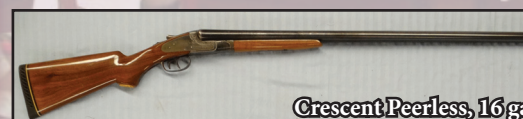

Rem 3200, 12 ga.

Shoe Mirror

Walnut Framed Mirror

V. Lowry

Crescent Peerless, 16 ga.

Ruger Red Label, 20 ga.

1862 Immigrant Trunk

Coleman Pressure Range