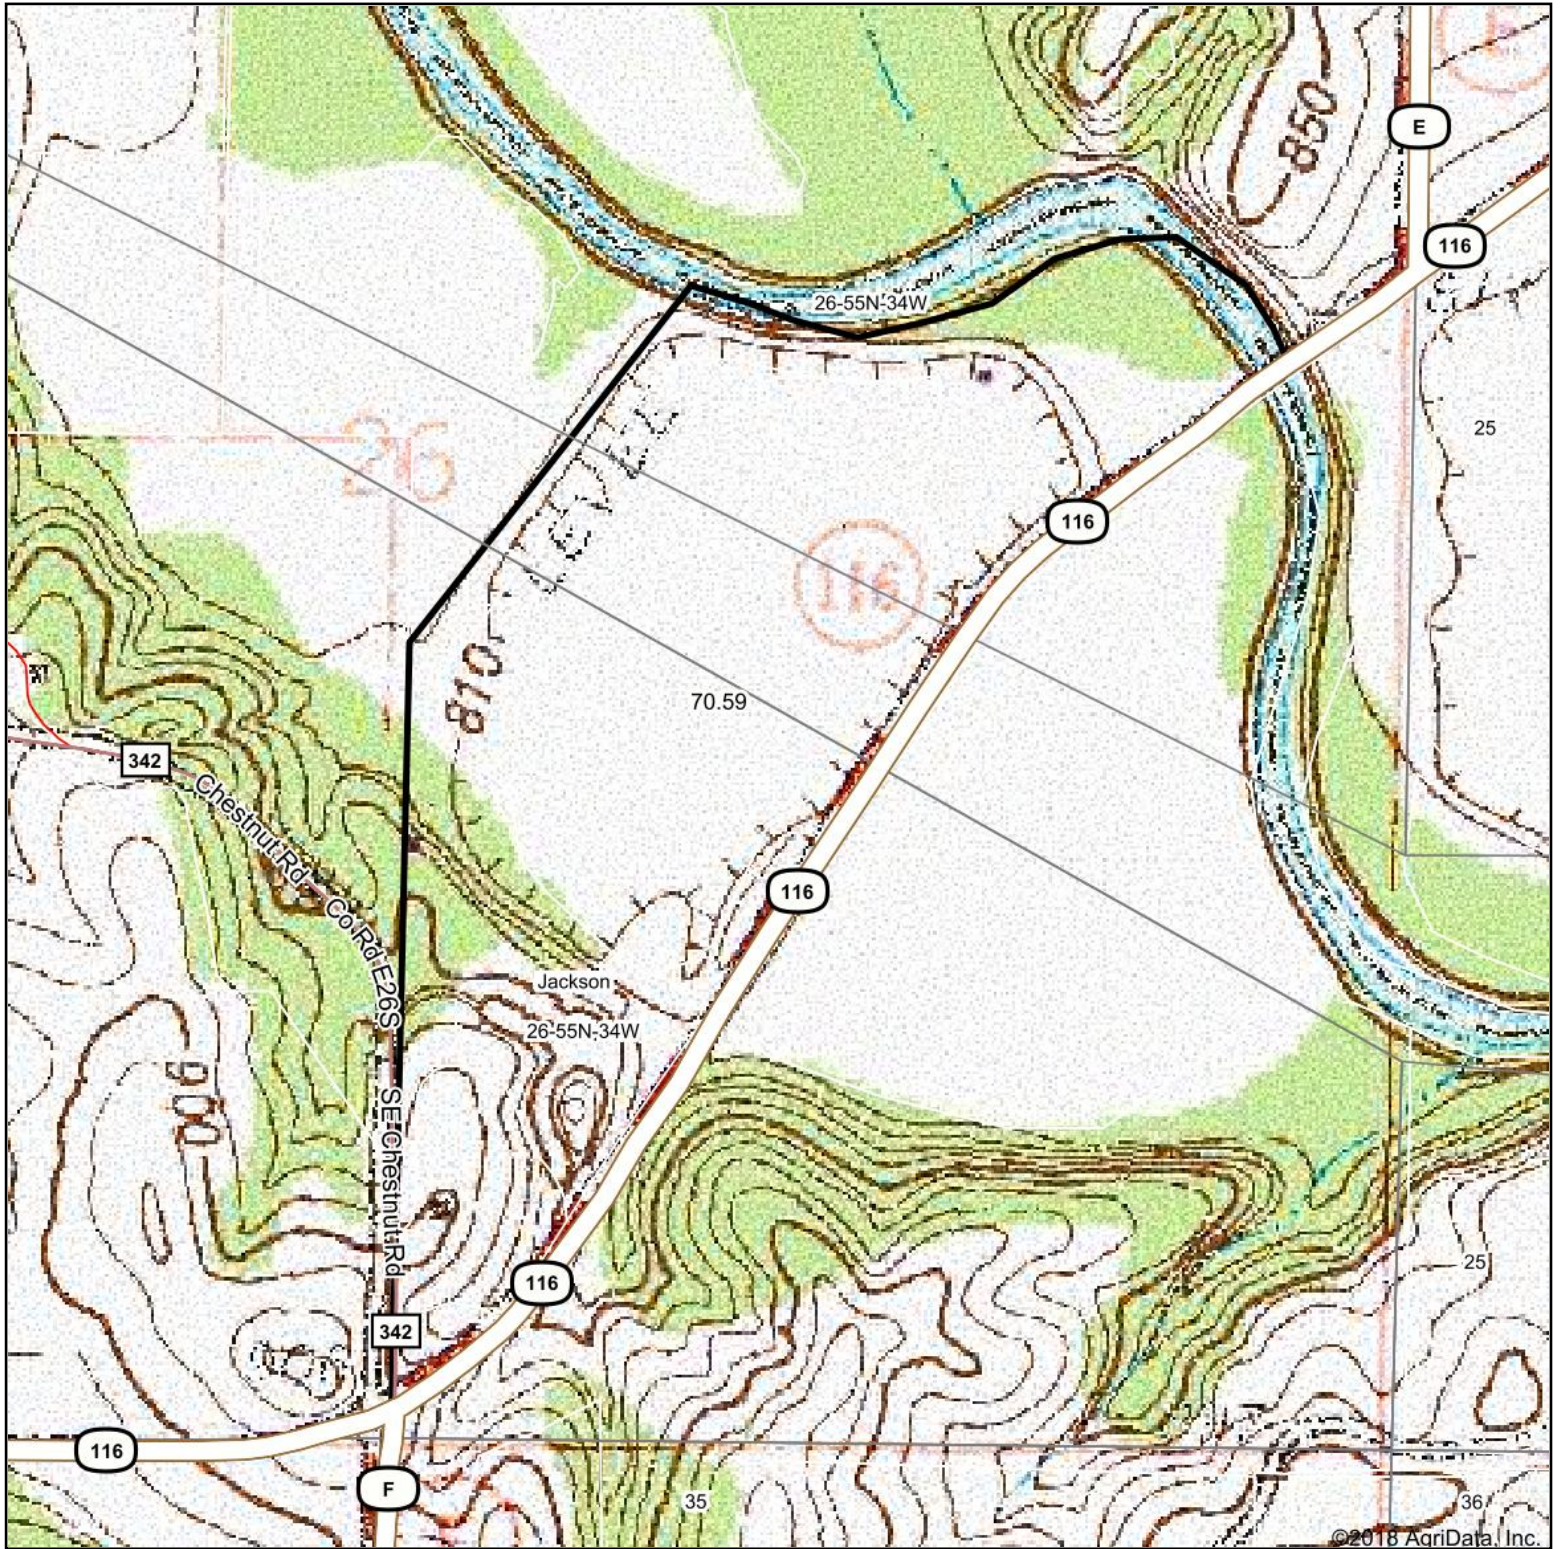

Topography Map

©2018 AgriData, Inc.

map center: 39° 32' 53.21, -94° 40' 53.4

United Country
Property Solutions, LLC

26-55N-34W
Buchanan County
Missouri

Maps Provided By:
surety
CUSTOMIZED ONLINE MAPPING
© AgriData, Inc. 2018 www.AgrIDataInc.com